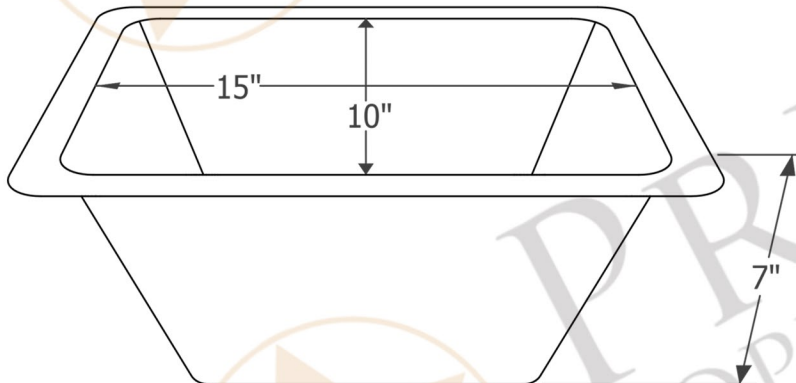

PREMIER
COPPER PRODUCTS

MODEL NUMBER: BSP5_LRECDB-P

- * Description: 17" Rectangle Under Counter Hammered Copper Sink
- * Outer Dimension: 17" x 12" x 7"
- * Inner Dimension: 15" x 10" x 7"
- * Rim: 1"
- * Drain Opening: 1.5"
- * Finish: Oil Rubbed Bronze

CODE/STANDARD COMPLIANCE

* IAPMO/cUPC LISTED

THIS PRODUCT IS HAND CRAFTED, SMALL VARIANCES IN COLOR AND SIZE MAY OCCUR.
DO NOT MAKE ANY INSTALLATION CUTS UNTIL YOU RECEIVE YOUR ITEM(S).

PACKAGE INCLUDES THE FOLLOWING ACCESSORIES:

DRAIN DETAILS (Model# D-208ORB)

- * Description: 1.5" Non-Overflow Pop-Up Bathroom Sink Drain
- * Design: Push Up Top
- * Upper Flange Dimension: 2"
- * Material: Solid Brass
- * Prop 65 Compliant

WAX DETAILS (Model# W900-WAX)

SILICONE DETAILS (Model# C900-ORB)

- * Description: Neutral Cure Copper Sink Installation Silicone
- * Color: Oil Rubbed Bronze
- * Size: 4.7oz