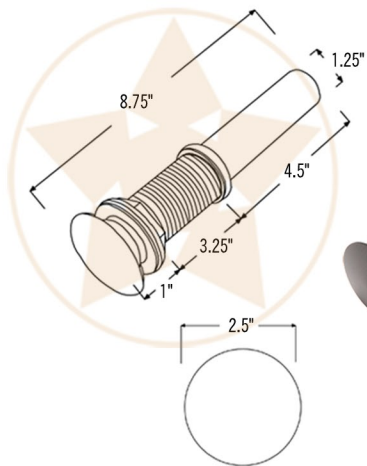

PREMIER
COPPER PRODUCTS

MODEL NUMBER: BSP5_LRECDB-P

- * Description: 17" Rectangle Under Counter Hammered Copper Sink
- * Outer Dimension: 17" x 12" x 7"
- * Inner Dimension: 15" x 10" x 7"
- * Rim: 1"
- * Drain Opening: 1.5"
- * Finish: Oil Rubbed Bronze

CODE/STANDARD COMPLIANCE

* IAPMO/cUPC LISTED

THIS PRODUCT IS HAND CRAFTED, SMALL VARIANCES IN COLOR AND SIZE MAY OCCUR.
DO NOT MAKE ANY INSTALLATION CUTS UNTIL YOU RECEIVE YOUR ITEM(S).

PACKAGE INCLUDES THE FOLLOWING ACCESSORIES:

DRAIN DETAILS (Model# D-208ORB)

- * Description: 1.5" Non-Overflow Pop-Up Bathroom Sink Drain
- * Design: Push Up Top
- * Upper Flange Dimension: 2"
- * Material: Solid Brass
- * Prop 65 Compliant

WAX DETAILS (Model# W900-WAX)

SILICONE DETAILS (Model# C900-ORB)

- * Description: Neutral Cure Copper Sink Installation Silicone
- * Color: Oil Rubbed Bronze
- * Size: 4.7oz