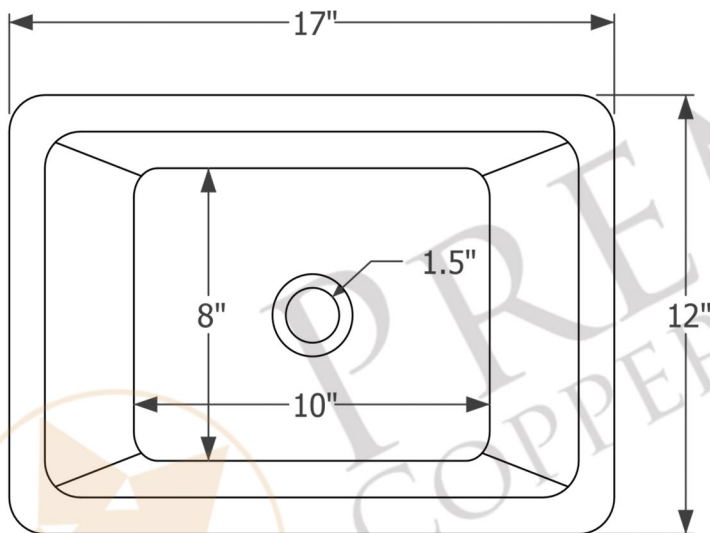

PREMIER
COPPER PRODUCTS

MODEL NUMBER: BSP5_LRECDB-P

- * Description: 17" Rectangle Under Counter Hammered Copper Sink
- * Outer Dimension: 17" x 12" x 7"
- * Inner Dimension: 15" x 10" x 7"
- * Rim: 1"
- * Drain Opening: 1.5"
- * Finish: Oil Rubbed Bronze

CODE/STANDARD COMPLIANCE

* IAPMO/cUPC LISTED

THIS PRODUCT IS HAND CRAFTED, SMALL VARIANCES IN COLOR AND SIZE MAY OCCUR.
DO NOT MAKE ANY INSTALLATION CUTS UNTIL YOU RECEIVE YOUR ITEM(S).

PACKAGE INCLUDES THE FOLLOWING ACCESSORIES:

DRAIN DETAILS (Model# D-208ORB)

- * Description: 1.5" Non-Overflow Pop-Up Bathroom Sink Drain
- * Design: Push Up Top
- * Upper Flange Dimension: 2"
- * Material: Solid Brass
- * Prop 65 Compliant

WAX DETAILS (Model# W900-WAX)

SILICONE DETAILS (Model# C900-ORB)

- * Description: Neutral Cure Copper Sink Installation Silicone
- * Color: Oil Rubbed Bronze
- * Size: 4.7oz