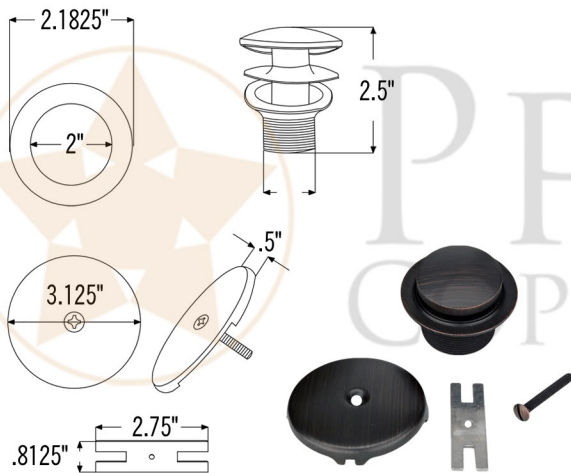

PREMIER
COPPER PRODUCTS

MODEL NUMBER: BSP5_BTDR72DB

- * Description: 72" Hammered Copper Double Slipper Bathtub With Rings
- * Outer Dimension: 72" x 33" x 35"
- * Center Tub Height: 25"
- * Drain Opening: 2" Center
- * Finish: Oil Rubbed Bronze

CODE/STANDARD COMPLIANCE

* IAPMO/UPC LISTED

THIS PRODUCT IS HAND CRAFTED, SMALL VARIANCES IN COLOR AND SIZE MAY OCCUR.
DO NOT MAKE ANY INSTALLATION CUTS UNTIL YOU RECEIVE YOUR ITEM(S).

PACKAGE INCLUDES THE FOLLOWING ACCESSORIES:

DRAIN DETAILS (Model# D-301ORB)

- * Description: Tub Drain Trim & Single-Hole Overflow Cover
- * Design: Push Pop Top
- * Upper Flange Dimension: 2.8125"
- * Material: Solid Brass
- * Prop 65 Compliant

SILICONE DETAILS (Model# C900-ORB)

- * Description: Neutral Cure Copper Sink Installation Silicone
- * Color: Oil Rubbed Bronze
- * Size: 4.7oz