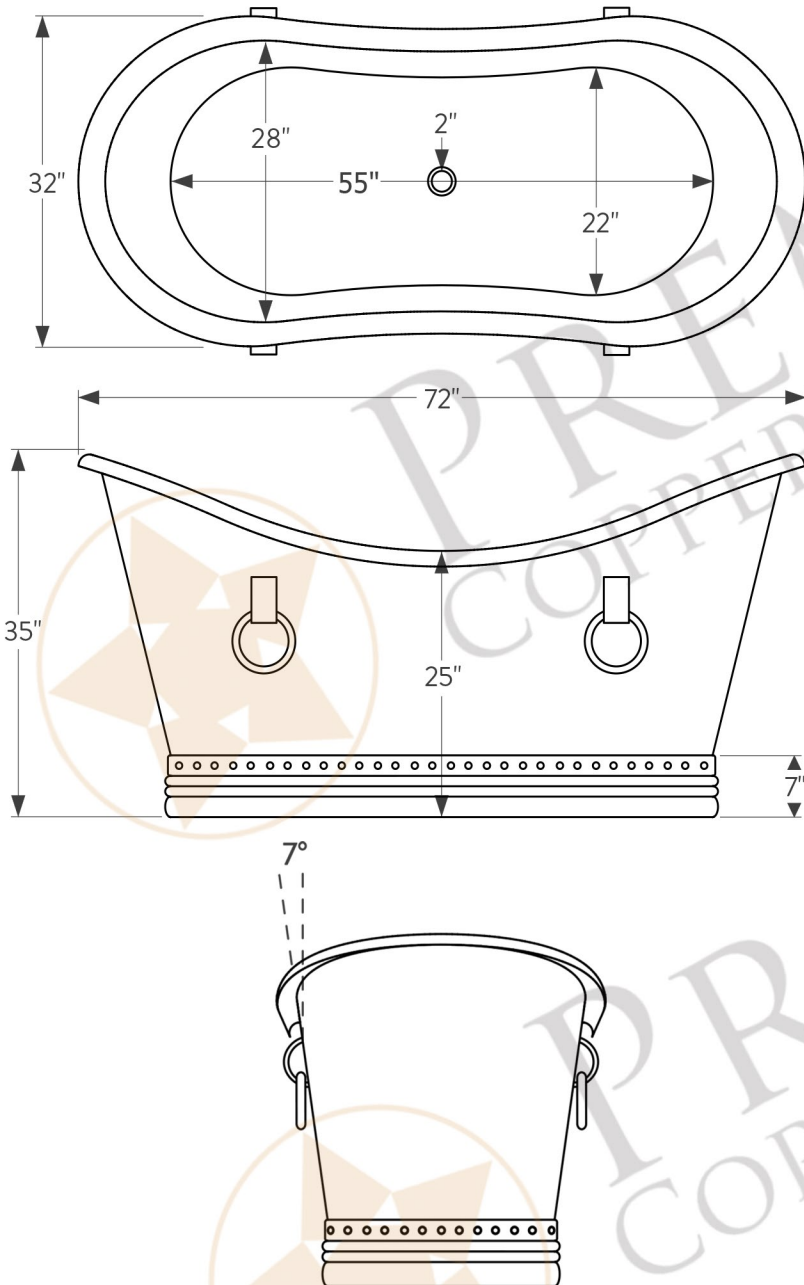

PREMIER
COPPER PRODUCTS

MODEL NUMBER: BSP5_BTDR72DB

- * Description: 72" Hammered Copper Double Slipper Bathtub With Rings
- * Outer Dimension: 72" x 33" x 35"
- * Center Tub Height: 25"
- * Drain Opening: 2" Center
- * Finish: Oil Rubbed Bronze

CODE/STANDARD COMPLIANCE

* IAPMO/UPC LISTED

THIS PRODUCT IS HAND CRAFTED, SMALL VARIANCES IN COLOR AND SIZE MAY OCCUR.
DO NOT MAKE ANY INSTALLATION CUTS UNTIL YOU RECEIVE YOUR ITEM(S).

PACKAGE INCLUDES THE FOLLOWING ACCESSORIES:

DRAIN DETAILS (Model# D-301ORB)

- * Description: Tub Drain Trim & Single-Hole Overflow Cover
- * Design: Push Pop Top
- * Upper Flange Dimension: 2.8125"
- * Material: Solid Brass
- * Prop 65 Compliant

SILICONE DETAILS (Model# C900-ORB)

- * Description: Neutral Cure Copper Sink Installation Silicone
- * Color: Oil Rubbed Bronze
- * Size: 4.7oz