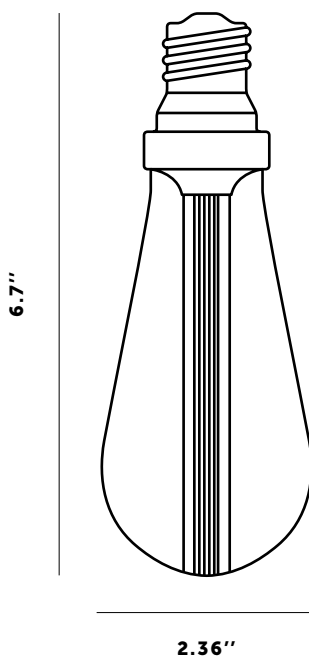

FINISH	SKU
☐ Crystal / Non-Dimmable ☐ Gold / Non-Dimmable ☐ Smoked / Non-Dimmable	BB-TD-E26-ND-CR-B BB-TD-E26-ND-GO-B BB-TD-E26-ND-SM-B
SPECIFICATIONS / NON-DIMMABLE	
Power: 2W Type: Non-Dimmable LED Screw fitting: E26 Supply: 120VAC Life: 30 000 hrs Lumen: crystal 125, gold 100, smoked 75. Light appearance: crystal 2700k, gold 2500k, smoked 2500k. CRI: 80	Power factor: 0.5 ETL-certified.* For indoor use only.

CARE INSTRUCTIONS

Wipe with damp cloth with no loose hairs, avoid using any chemicals. Please note all finishes are prone to aging.

* Official data doc can be supplied upon request.