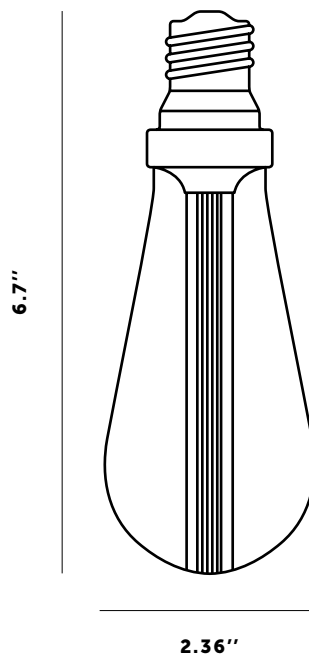

FINISH	SKU
☐ Crystal / Dimmable	BB-TD-E26-D-CR-B
☐ Gold / Dimmable	BB-TD-E26-D-GO-B
☐ Smoked / Dimmable	BB-TD-E26-D-SM-B
SPECIFICATIONS / DIMMABLE	
Power: 5W Type: Dimmable LED Screw fitting: E26 Supply: 120 VAC Life: 30 000 hrs Lumen: crystal max 320, gold max 250, smoked max 160. Light appearance: crystal 2700k, gold 2500k, smoked 2600k. CRI: 80	Power factor: 0.9 Recommended dimmer module: Lutron LED dimmers. Please note: Not suitable for DALI dimming systems. ETL-certified.* For indoor use only.

CARE INSTRUCTIONS

Wipe with damp cloth with no loose hairs, avoid using any chemicals. Please note all finishes are prone to aging.

* Official data doc can be supplied upon request.