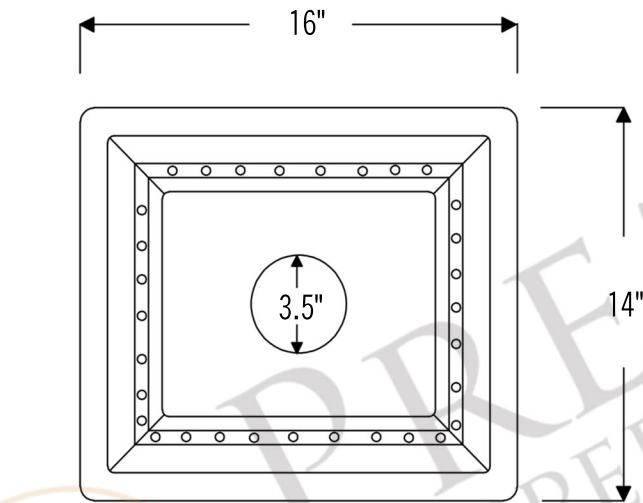

PREMIER
COPPER PRODUCTS

MODEL NUMBER: BSP5_BREC16DBBS-G

- Description: 16" Gourmet Rectangular Hammered Copper Bar/Prep Sink with Barrel Strap Design
- Outer Dimension: 16" x 14" x 8"
- Inner Dimension: 14" x 12" x 8"
- Rim: 1"
- Drain Opening: 3.5"
- Finish: Oil Rubbed Bronze
- Gauge: 14

CODE/STANDARD COMPLIANCE

* IAPMO/cUPC LISTED

THIS PRODUCT IS HAND CRAFTED, SMALL VARIANCES IN COLOR AND SIZE MAY OCCUR.
DO NOT MAKE ANY INSTALLATION CUTS UNTIL YOU RECEIVE YOUR ITEM(S).