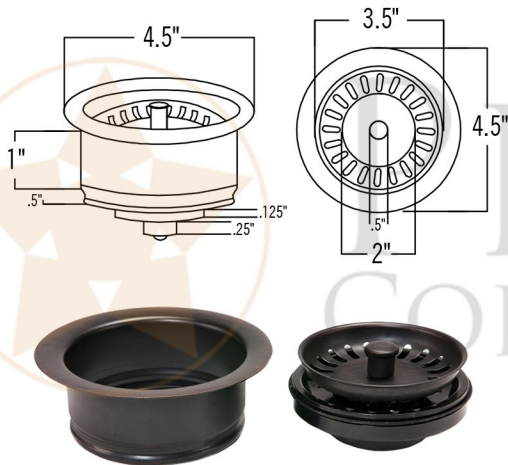

**PREMIER**  
COPPER PRODUCTS

**MODEL NUMBER: BSP5\_BREC16DBBS-G**

- \* Description: 16" Gourmet Rectangular Hammered Copper Bar/Prep Sink with Barrel Strap Design
- \* Outer Dimension: 16" x 14" x 8"
- \* Inner Dimension: 14" x 12" x 8"
- \* Rim: 1"
- \* Drain Opening: 3.5"
- \* Finish: Oil Rubbed Bronze
- \* Gauge: 14

## PACKAGE INCLUDES THE FOLLOWING ACCESSORIES:

- \* 3.5" Deluxe Garbage Disposal Drain w/ Basket / ORB Finish (Model# D-1300RB)
- \* Copper Sink Wax (Model# W900-WAX)
- \* Neutral Cure Copper Sink Installation Silicone (Model# C900-ORB)

### DRAIN DETAILS (Model# D-1300RB)

- \* Description: 3.5" Garbage Disposal Drain
- \* Upper Flange Dimension: 4.5"
- \* Material: Solid Brass
- \* Prop 65 Compliant

### SILICONE DETAILS (Model# C900-ORB)

- \* Description: Neutral Cure Copper Sink Installation Silicone
- \* Color: Oil Rubbed Bronze
- \* Size: 4.7oz