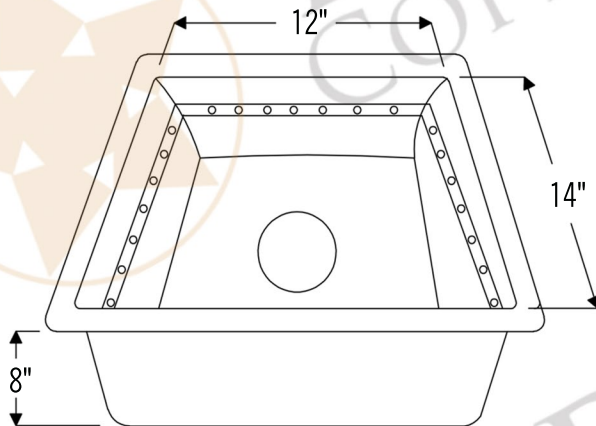

**PREMIER**  
COPPER PRODUCTS

**MODEL NUMBER: BSP5\_BREC16DBBS-G**

- \* Description: 16" Gourmet Rectangular Hammered Copper Bar/Prep Sink with Barrel Strap Design
- \* Outer Dimension: 16" x 14" x 8"
- \* Inner Dimension: 14" x 12" x 8"
- \* Rim: 1"
- \* Drain Opening: 3.5"
- \* Finish: Oil Rubbed Bronze
- \* Gauge: 14

CODE/STANDARD COMPLIANCE

\* IAPMO/cUPC LISTED

THIS PRODUCT IS HAND CRAFTED, SMALL VARIANCES IN COLOR AND SIZE MAY OCCUR.  
DO NOT MAKE ANY INSTALLATION CUTS UNTIL YOU RECEIVE YOUR ITEM(S).

### DRAIN DETAILS (Model# D-1300RB)

- \* Description: 3.5" Garbage Disposal Drain
- \* Upper Flange Dimension: 4.5"
- \* Material: Solid Brass
- \* Prop 65 Compliant

### SILICONE DETAILS (Model# C900-ORB)

- \* Description: Neutral Cure Copper Sink Installation Silicone
- \* Color: Oil Rubbed Bronze
- \* Size: 4.7oz