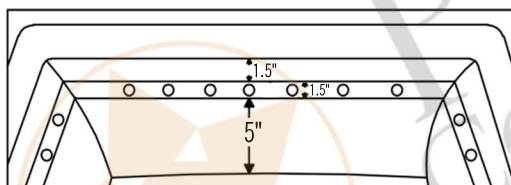

PREMIER
COPPER PRODUCTS

MODEL NUMBER: BSP5_BREC16DBBS-G

- Description: 16" Gourmet Rectangular Hammered Copper Bar/Prep Sink with Barrel Strap Design
- Outer Dimension: 16" x 14" x 8"
- Inner Dimension: 14" x 12" x 8"
- Rim: 1"
- Drain Opening: 3.5"
- Finish: Oil Rubbed Bronze
- Gauge: 14

CODE/STANDARD COMPLIANCE

* IAPMO/cUPC LISTED

THIS PRODUCT IS HAND CRAFTED, SMALL VARIANCES IN COLOR AND SIZE MAY OCCUR.
DO NOT MAKE ANY INSTALLATION CUTS UNTIL YOU RECEIVE YOUR ITEM(S).