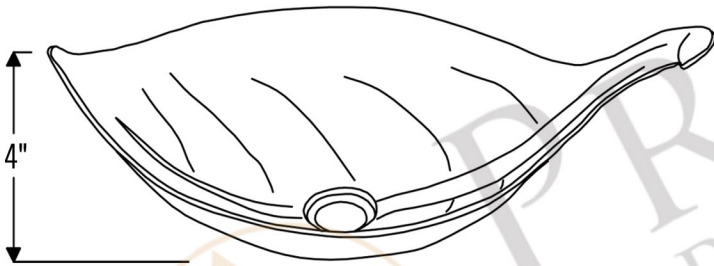

PREMIER
COPPER PRODUCTS

MODEL NUMBER: BSP5_PVLFBDB-P

- Description: Leaf Vessel Hammered Copper Sink
- Outer Dimension: 21.25" x 12" x 4"
- Drain Opening: 1.5"
- Finish: Oil Rubbed Bronze

CODE/STANDARD COMPLIANCE

* IAPMO/cUPC LISTED

* ORB: Oil Rubbed Bronze

THIS PRODUCT IS HAND CRAFTED, SMALL VARIANCES IN COLOR AND SIZE MAY OCCUR.
DO NOT MAKE ANY INSTALLATION CUTS UNTIL YOU RECEIVE YOUR ITEM(S).