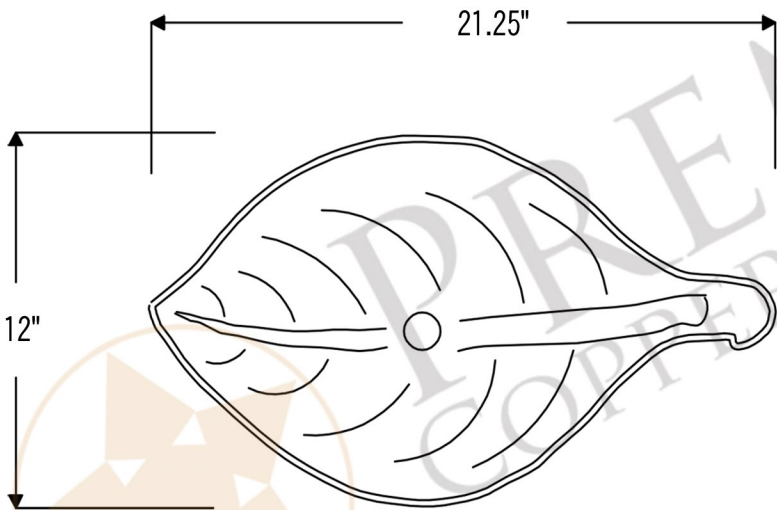

PREMIER
COPPER PRODUCTS

MODEL NUMBER: BSP5_PVLFBDB-P

- Description: Leaf Vessel Hammered Copper Sink
- Outer Dimension: 21.25" x 12" x 4"
- Drain Opening: 1.5"
- Finish: Oil Rubbed Bronze

CODE/STANDARD COMPLIANCE

* IAPMO/cUPC LISTED

* ORB: Oil Rubbed Bronze

THIS PRODUCT IS HAND CRAFTED, SMALL VARIANCES IN COLOR AND SIZE MAY OCCUR.
DO NOT MAKE ANY INSTALLATION CUTS UNTIL YOU RECEIVE YOUR ITEM(S).