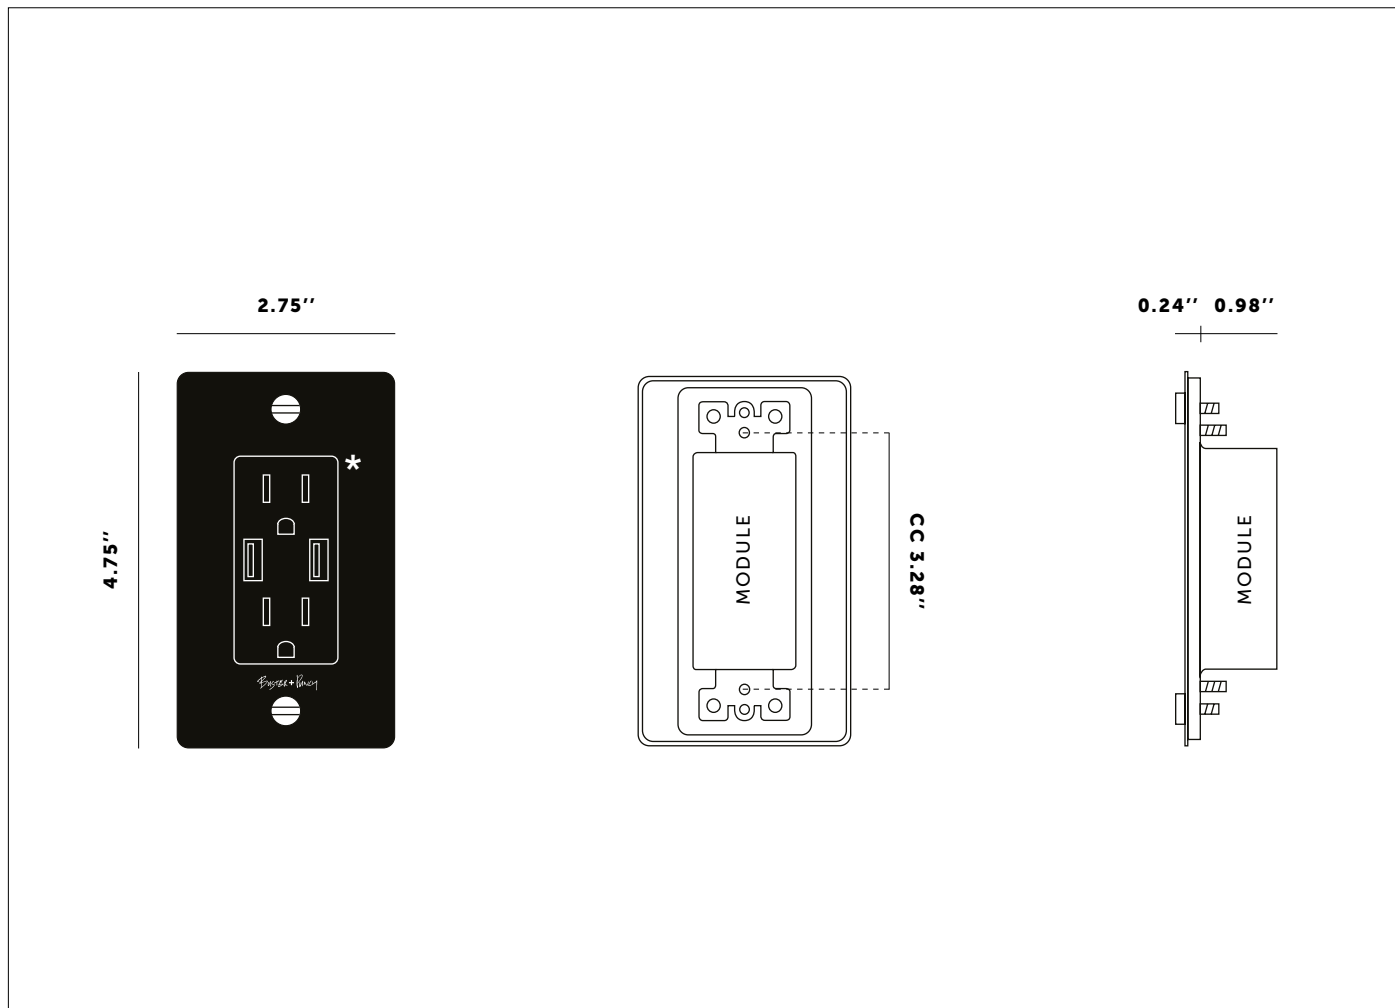

busterandpunch.us
info@busterandpunch.us

BUSTER + PUNCH

1G COMBINATION OUTLET

TECH SPEC

*All plug socket inserts are black except for inserts for white electricity which is white.

FINISH	SKU	SPECIFICATIONS
<div style="display: flex; align-items: center;"> <div style="width: 15px; height: 15px; background-color: white; border: 1px solid black; margin-right: 5px;"></div> white </div>	US-SO-CO-1G-SUSB-WH	1 x duplex outlet and 2 x USB charger Outlet: 15A / 125V / 5-15R / 60HZ USB charger: Class 2 / 5V DC / 4.0A ETL-tested for use throughout North America. Care instructions Wipe with damp cloth with no loose hairs, avoid using any chemicals. Please note all finishes are prone to aging.
<div style="display: flex; align-items: center;"> <div style="width: 15px; height: 15px; background-color: steel; border: 1px solid black; margin-right: 5px;"></div> steel </div>	US-SO-CO-1G-SUSB-ST	
<div style="display: flex; align-items: center;"> <div style="width: 15px; height: 15px; background-color: brass; border: 1px solid black; margin-right: 5px;"></div> brass </div>	US-SO-CO-1G-SUSB-BR	
<div style="display: flex; align-items: center;"> <div style="width: 15px; height: 15px; background-color: smoked-bronze; border: 1px solid black; margin-right: 5px;"></div> smoked bronze </div>	US-SO-CO-1G-SUSB-SM	
<div style="display: flex; align-items: center;"> <div style="width: 15px; height: 15px; background-color: black; border: 1px solid black; margin-right: 5px;"></div> black </div>	US-SO-CO-1G-SUSB-BL	