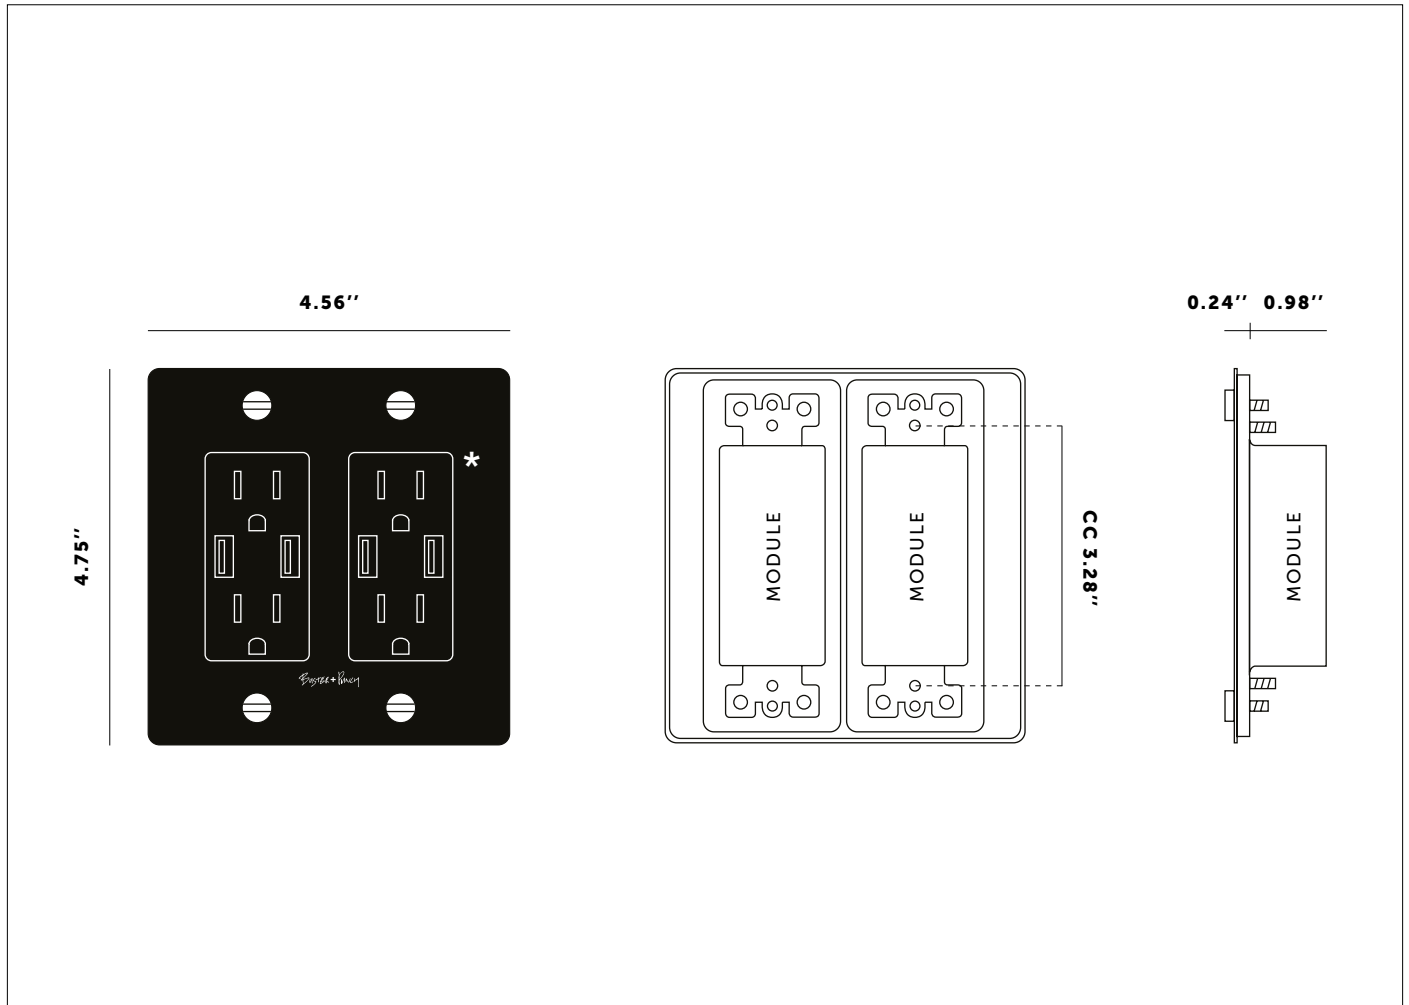

BUSTER + PUNCH

2G DUPLEX OUTLET

TECH SPEC

*All plug socket inserts are black except for inserts for white electricity which is white.

FINISH	SKU	SPECIFICATIONS
white	US-SO-CO-2G-SUSB-WH	2 x duplex outlet 15A 125V 5-15R 60HZ ETL-tested for use throughout North America. Care instructions Wipe with damp cloth with no loose hairs, avoid using any chemicals. Please note all finishes are prone to aging.
steel	US-SO-CO-2G-SUSB-ST	
brass	US-SO-CO-2G-SUSB-BR	
smoked bronze	US-SO-CO-2G-SUSB-SM	
black	US-SO-CO-2G-SUSB-BL