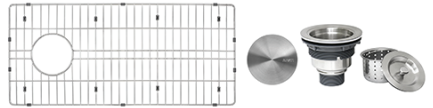

RVH7490

UNDERMOUNT SLOPE BOTTOM SINK

RUVATI[®]
SPECIFICATION SHEET

MATERIAL

True 16 Gauge Thickness
Premium T304 Grade Stainless Steel
18/10 Chromium/Nickel Content
Commercial Brushed Finish

FEATURES

- Heavy duty sound guard padding and undercoating
- Slanted bottom with elegant drain grooves for easy draining
- Reversible Offset Drain with Sloped Bottom

IN THE BOX

Basket Strainer
[RVA1025]

Mounting Clips
[RVA11031]

Drain Cover
[RVA1035]

Cut-out
Template

Rinse Grid
[RVA67490]

NOMINAL DIMENSIONS

Exterior: 32" (wide) x 19" (front-to-back)
Interior Bowl: 30" (wide) x 17" (front-to-back)
Bowl Depth: 10"
Minimum Cabinet Size: 36" wide
Drain Hole Size: 3½"