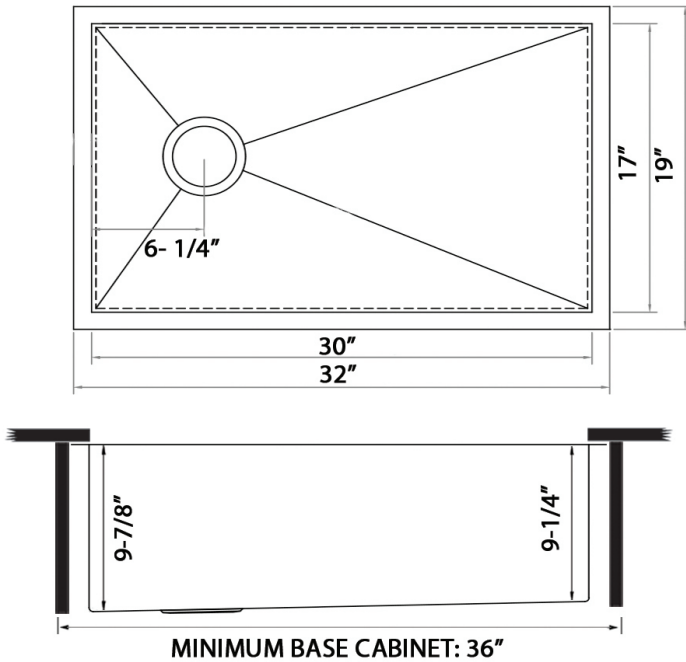

IN THE BOX

Basket Strainer
[RVA1025]

Mounting Clips
[RVA11031]

Drain Cover
[RVA1035]

Cut-out
Template

Rinse Grid
[RVA67490]

NOMINAL DIMENSIONS

Exterior: 32" (wide) x 19" (front-to-back)
Interior Bowl: 30" (wide) x 17" (front-to-back)
Bowl Depth: 10"
Minimum Cabinet Size: 36" wide
Drain Hole Size: 3½"

DIMENSIONS

Register your product at www.ruvati.com/register.