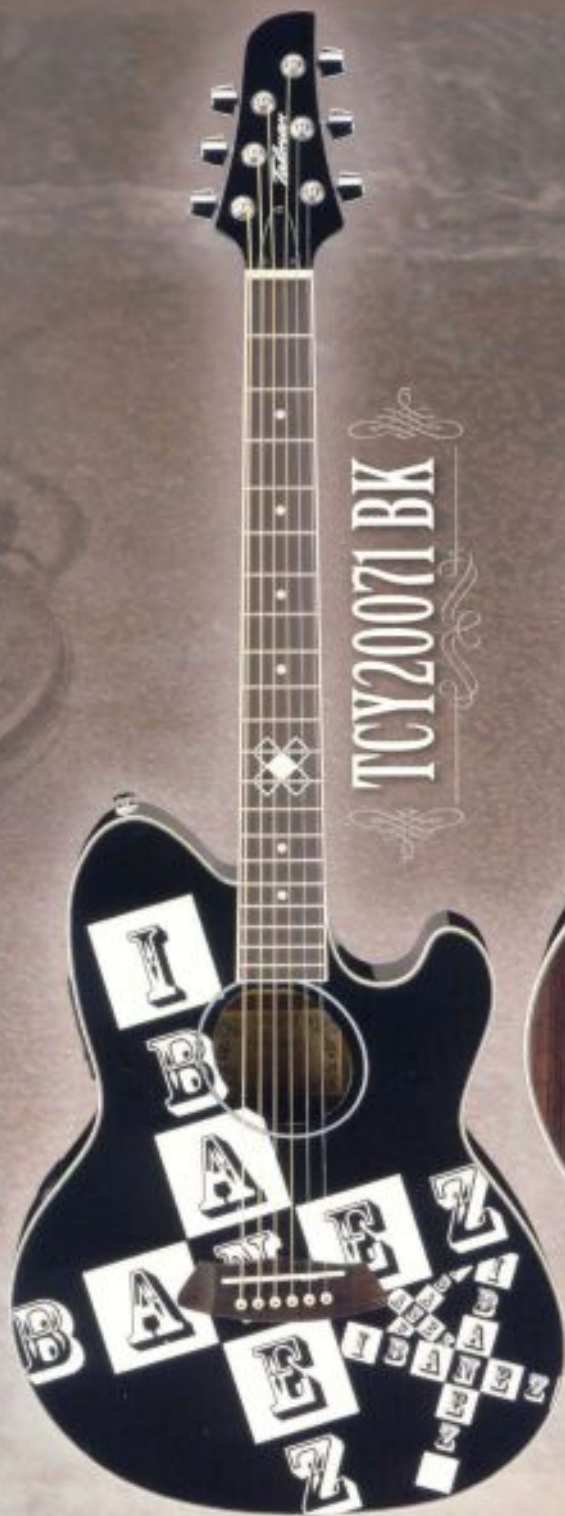

Let the sensational night begin by opening the door to a world you have never experienced.

TCY20073 ORD

TCY20071 BK

TCY20072 NT

Fly to the moon

When the eerie night is underway, it is time to bring out this guitar. The bat shaped inlay and pickguard will reveal your fun, wild and dangerous side. One strum of this guitar and you will never want to put it down.

Steal the stage

This is the guitar for true showman players. The black and white checkered pattern offers a bold look that grabs people's attention and never lets go. Pick up this guitar and get ready to steal the stage.

GRG07LTD1-BK4

-Black with splashed blood red
-Edge III double locking tremolo

GRG07LTD2-WH4

-White with splashed blood red
-Edge III Synchronized tremolo

Dressed in Blood

The heavy metal icon GRG now features the most gruesome yet beautiful look – blood.

With the massive Edge III double locking bridge and a bloodstained black body, the GRG07LTD1-BK4 is the ultimate metal axe. The GRG07LTD2-WH4, with its simple FAT10 synchronized tremolo, emphasizes the sick beauty of blood red splattered on a pure white body.