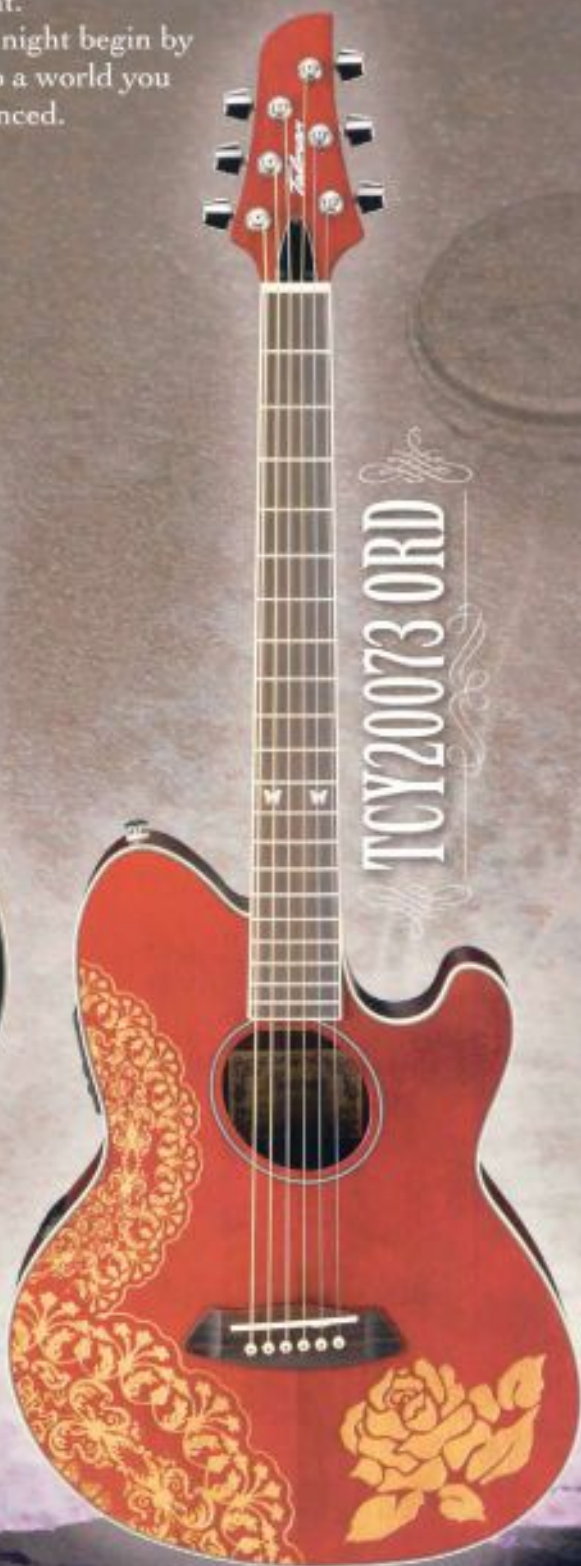

Let the sensational night begin by opening the door to a world you have never experienced.

TCY20073 ORD

TCY20071 BK

TCY20072 NT

Fly to the moon

When the eerie night is underway, it is time to bring out this guitar. The bat shaped inlay and pickguard will reveal your fun, wild and dangerous side. One strum of this guitar and you will never want to put it down.

Steal the stage

This is the guitar for true showman players. The black and white checkered pattern offers a bold look that grabs people's attention and never lets go. Pick up this guitar and get ready to steal the stage.

GRG07LTD1-BK4

-Black with splashed blood red
-Edge III double locking tremolo

GRG07LTD2-WH4

-White with splashed blood red
-Edge III Synchronized tremolo

Dressed in Blood

The heavy metal icon GRG now features the most gruesome yet beautiful look – blood.

With the massive Edge III double locking bridge and a bloodstained black body, the GRG07LTD1-BK4 is the ultimate metal axe. The GRG07LTD2-WH4, with its simple FAT10 synchronized tremolo, emphasizes the sick beauty of blood red splattered on a pure white body.