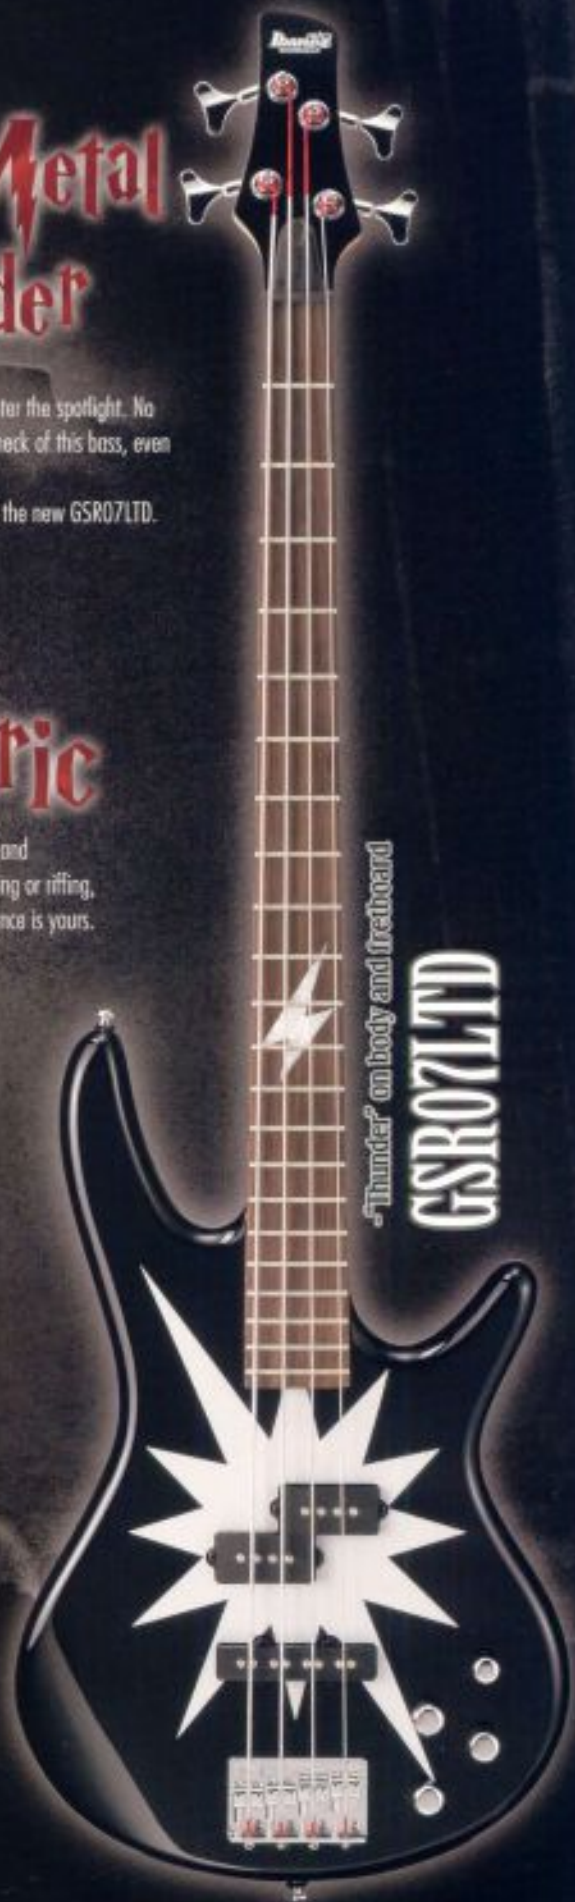

GRG07LTD1-BK4

-Black with splashed blood red
-Edge III double locking tremolo

GRG07LTD2-WH4

-White with splashed blood red
-Edge III Synchronized tremolo

Dressed in Blood

The heavy metal icon GRG now features the most gruesome yet beautiful look – blood.

With the massive Edge III double locking bridge and a bloodstained black body, the GRG07LTD1-BK4 is the ultimate metal axe. The GRG07LTD2-WH4, with its simple FAT10 synchronized tremolo, emphasizes the sick beauty of blood red splattered on a pure white body.

Wild and Eccentric

The most unique GAX ever, the GAX07LTD features a metallic pickguard and mischievous lizard icon on its dark purple body. Whether you are shredding or riffing, this guitar will make you the center of attention. Plug it in and the audience is yours.

- Lizard icon on body
- Metallic Pickguard
- Metallic Dark Violet finish

GAX07LTD-MDV

-Thunder on body and fretboard

GSR07LTD

Shake the Earth

BTBs have become the top choice for rock bassists year after year. This is the most extreme version of the BTB yet, with a wild "X" painted across the Damped Green Flat finish body. Rule the stage and shake the earth with the new BTB07LTD.