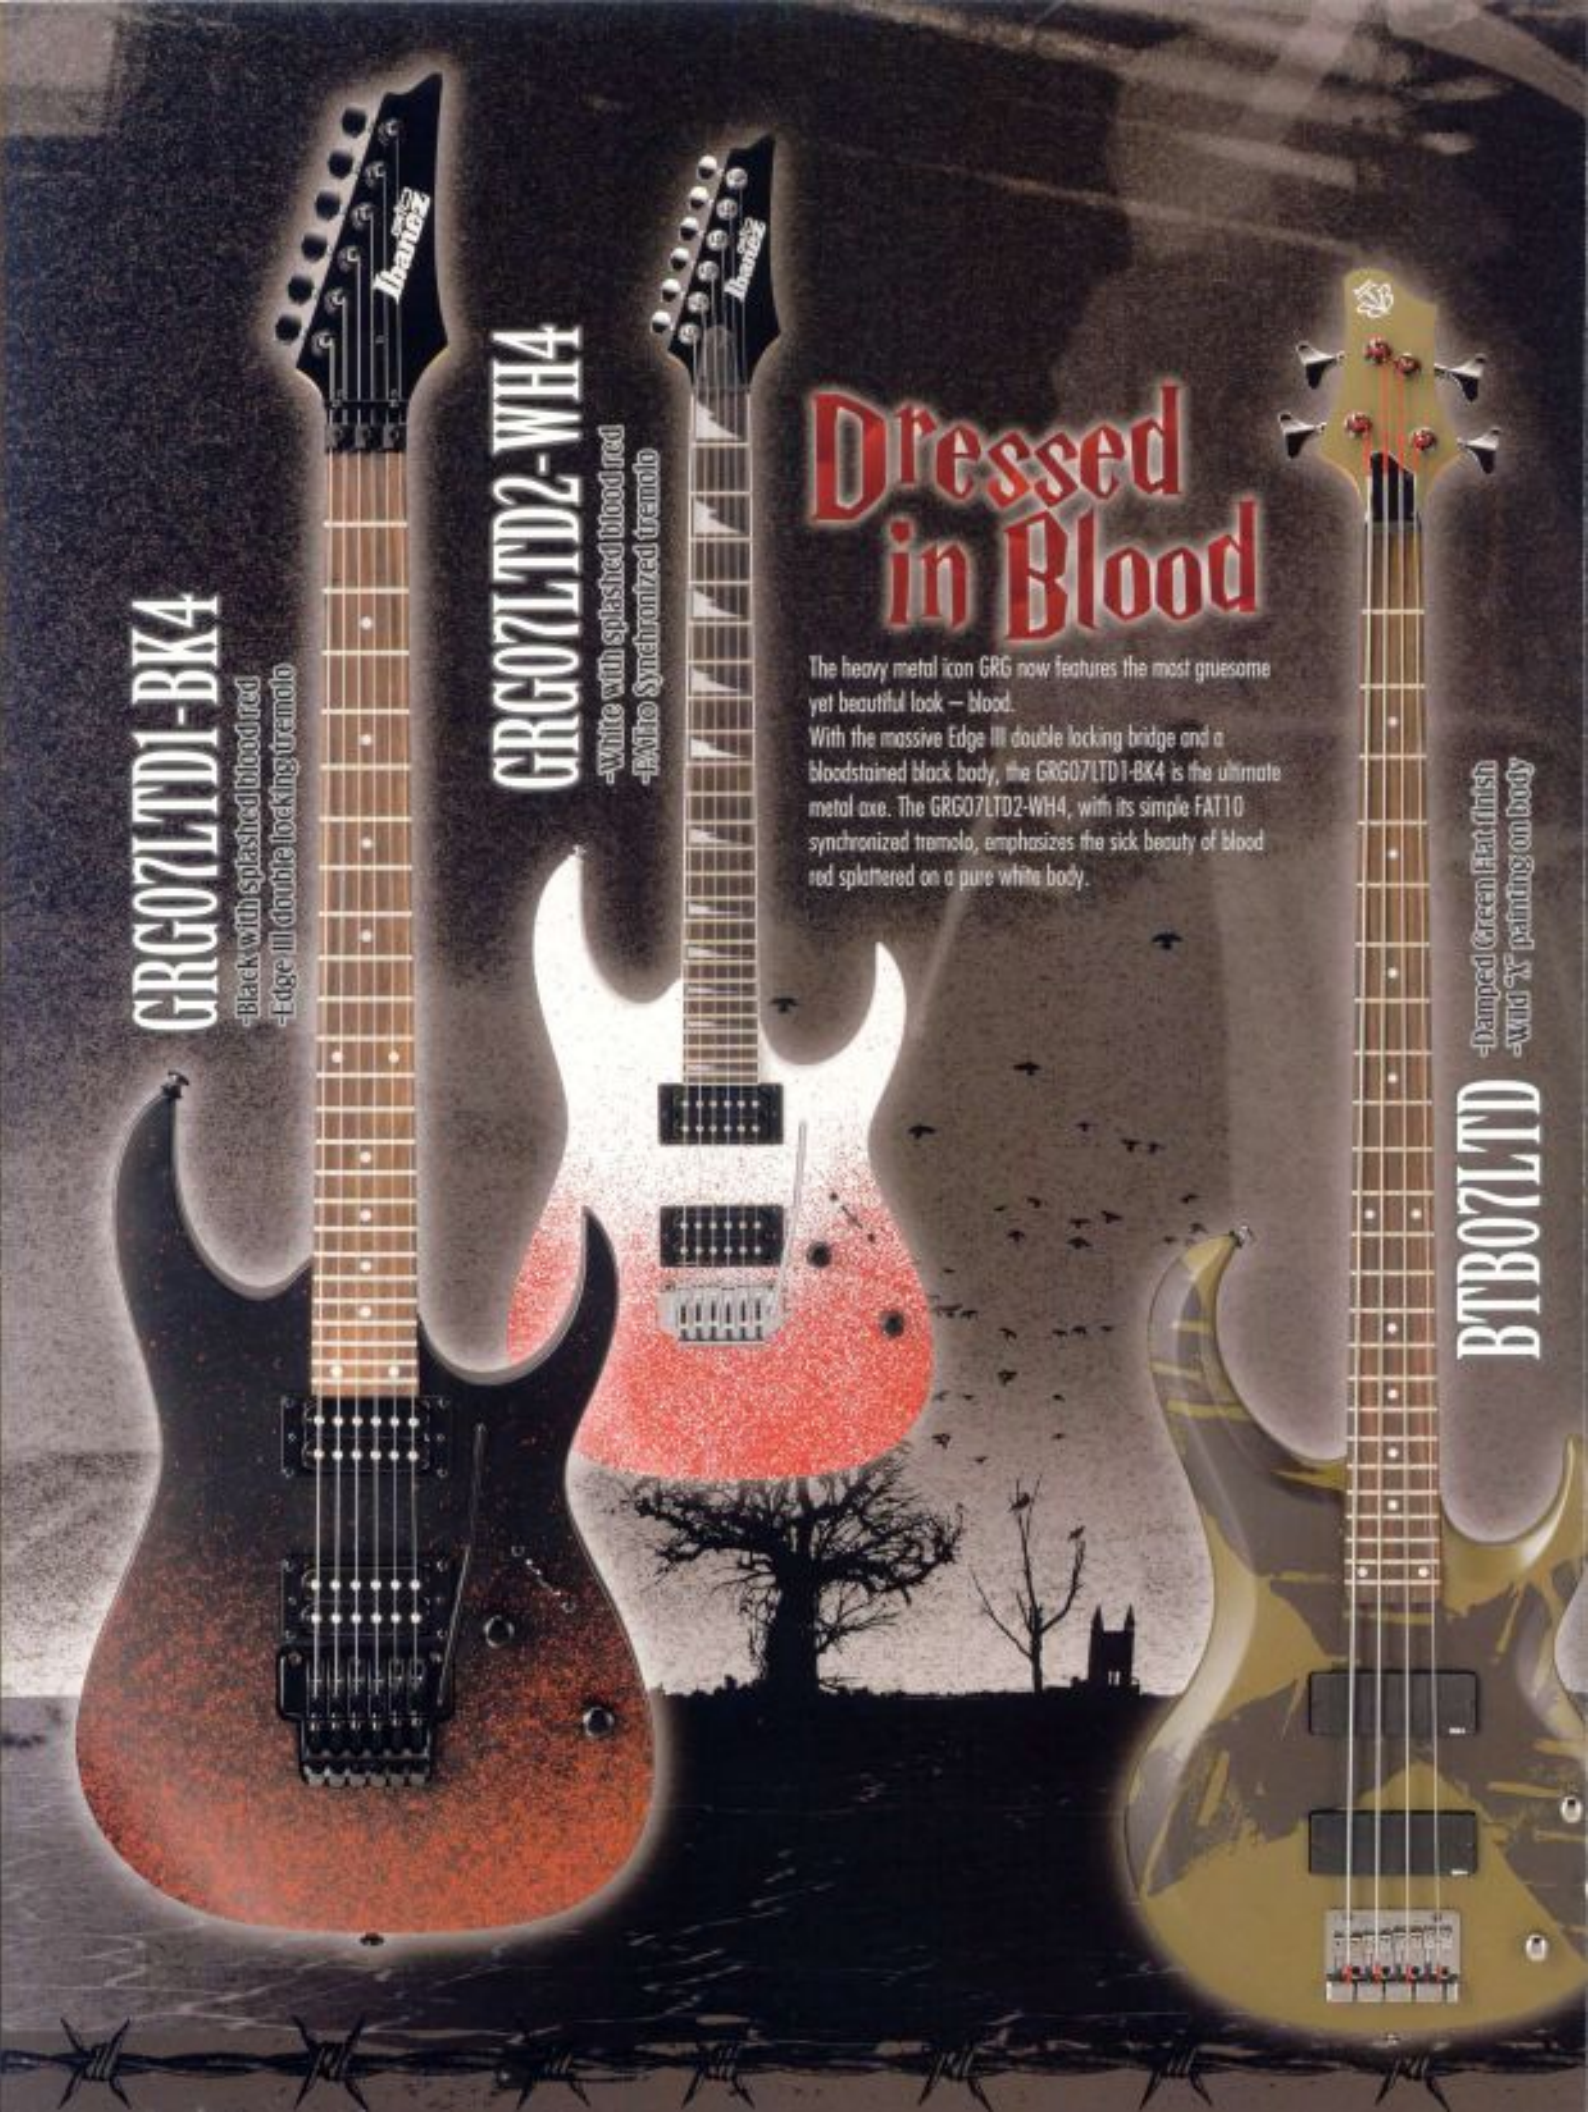

GRG07LTD1-BK4

-Black with splashed blood red
-Edge III double locking tremolo

GRG07LTD2-WH4

-White with splashed blood red
-Edge III Synchronized tremolo

Dressed in Blood

The heavy metal icon GRG now features the most gruesome yet beautiful look – blood.

With the massive Edge III double locking bridge and a bloodstained black body, the GRG07LTD1-BK4 is the ultimate metal axe. The GRG07LTD2-WH4, with its simple FAT10 synchronized tremolo, emphasizes the sick beauty of blood red splattered on a pure white body.

BTB07LTD

-Damped Green Flat finish
-Wild "X" painting on body