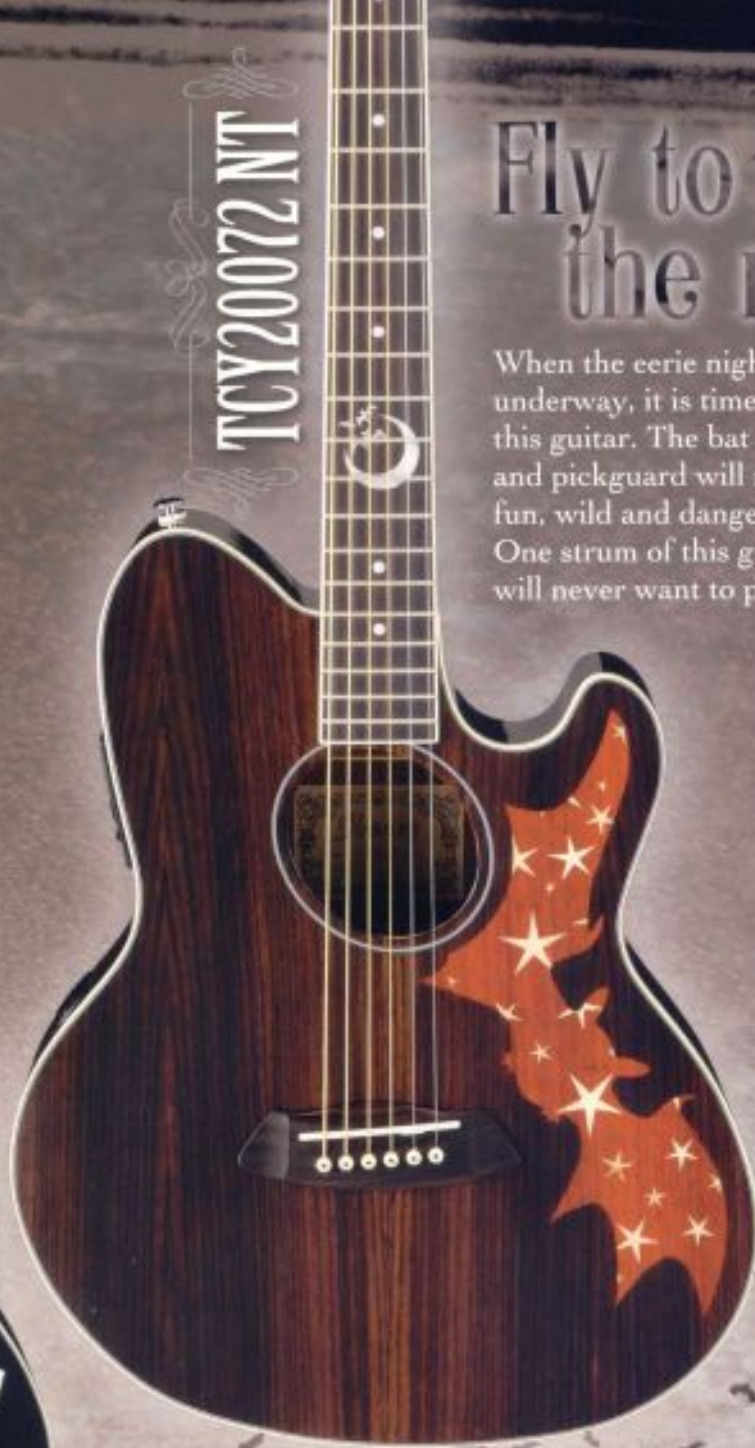

Let the sensational night begin by opening the door to a world you have never experienced.

TCY20073 ORD

TCY20071 BK

TCY20072 NT

Fly to the moon

When the eerie night is underway, it is time to bring out this guitar. The bat shaped inlay and pickguard will reveal your fun, wild and dangerous side. One strum of this guitar and you will never want to put it down.

Steal the stage

This is the guitar for true showman players. The black and white checkered pattern offers a bold look that grabs people's attention and never lets go. Pick up this guitar and get ready to steal the stage.

GRG07LTD1-BK4

-Black with splashed blood red
-Edge III double locking tremolo

GRG07LTD2-WH4

-White with splashed blood red
-Edge III Synchronized tremolo

Dressed in Blood

The heavy metal icon GRG now features the most gruesome yet beautiful look – blood.

With the massive Edge III double locking bridge and a bloodstained black body, the GRG07LTD1-BK4 is the ultimate metal axe. The GRG07LTD2-WH4, with its simple FAT10 synchronized tremolo, emphasizes the sick beauty of blood red splattered on a pure white body.