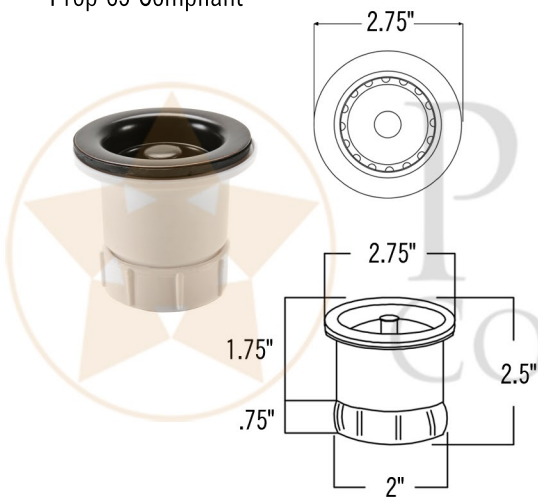

PREMIER  
COPPER PRODUCTS

MODEL NUMBER: BSP5\_BR16GDB2-B

- \* Description: 16" Round Copper Bar Sink with Grapes and 2" Drain Opening
- \* Outer Dimension: 16" x 7"
- \* Inner Dimension: 14" x 7"
- \* Rim: 1"
- \* Drain Opening: 2"
- \* Finish: Oil Rubbed Bronze
- \* Design: Grapes

## PACKAGE INCLUDES THE FOLLOWING ACCESSORIES:

- \* 2" Basket Strainer Drain / ORB Finish (Model# D-133ORB)
- \* Copper Sink Wax (Model# W900-WAX)
- \* Neutral Cure Copper Sink Installation Silicone (Model# C900-ORB)

### DRAIN DETAILS (Model# D-133ORB)

- \* Description: 2" Bar Basket Sink Drain
- \* Upper Flange Dimension: 2.75"
- \* Material: Solid Brass
- \* Prop 65 Compliant

### SILICONE DETAILS (Model# C900-ORB)

- \* Description: Neutral Cure Copper Sink Installation Silicone
- \* Color: Oil Rubbed Bronze
- \* Size: 4.7oz