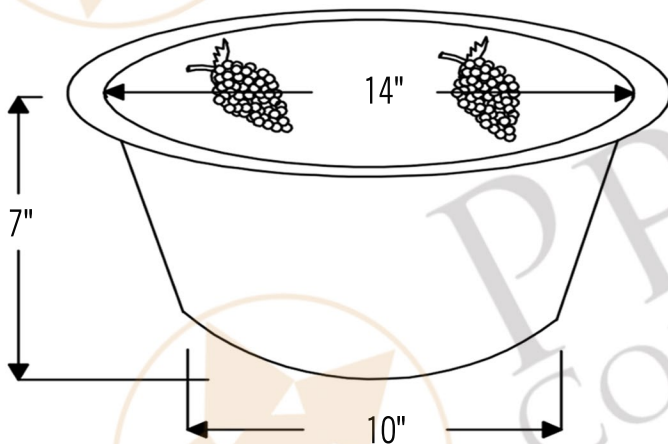

PREMIER
COPPER PRODUCTS

MODEL NUMBER: BSP5_BR16GDB2-B

- Description: 16" Round Copper Bar Sink with Grapes and 2" Drain Opening
- Outer Dimension: 16" x 7"
- Inner Dimension: 14" x 7"
- Rim: 1"
- Drain Opening: 2"
- Finish: Oil Rubbed Bronze
- Design: Grapes

CODE/STANDARD COMPLIANCE

* IAPMO/cUPC LISTED

* ORB: Oil Rubbed Bronze

THIS PRODUCT IS HAND CRAFTED, SMALL VARIANCES IN COLOR AND SIZE MAY OCCUR.
DO NOT MAKE ANY INSTALLATION CUTS UNTIL YOU RECEIVE YOUR ITEM(S).