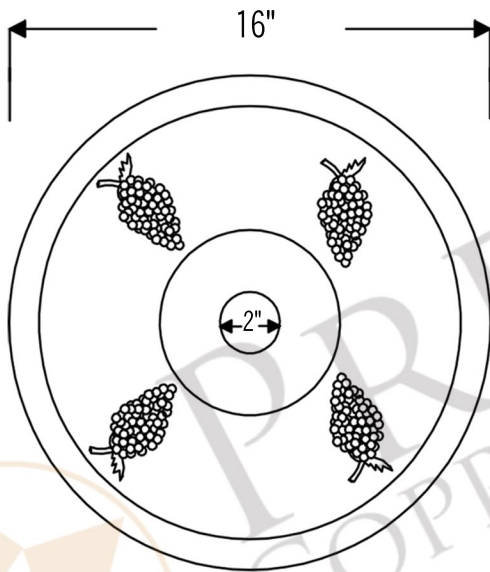

PREMIER
COPPER PRODUCTS

MODEL NUMBER: BSP5_BR16GDB2-B

- Description: 16" Round Copper Bar Sink with Grapes and 2" Drain Opening
- Outer Dimension: 16" x 7"
- Inner Dimension: 14" x 7"
- Rim: 1"
- Drain Opening: 2"
- Finish: Oil Rubbed Bronze
- Design: Grapes

CODE/STANDARD COMPLIANCE

* IAPMO/cUPC LISTED

* ORB: Oil Rubbed Bronze

THIS PRODUCT IS HAND CRAFTED, SMALL VARIANCES IN COLOR AND SIZE MAY OCCUR.
DO NOT MAKE ANY INSTALLATION CUTS UNTIL YOU RECEIVE YOUR ITEM(S).