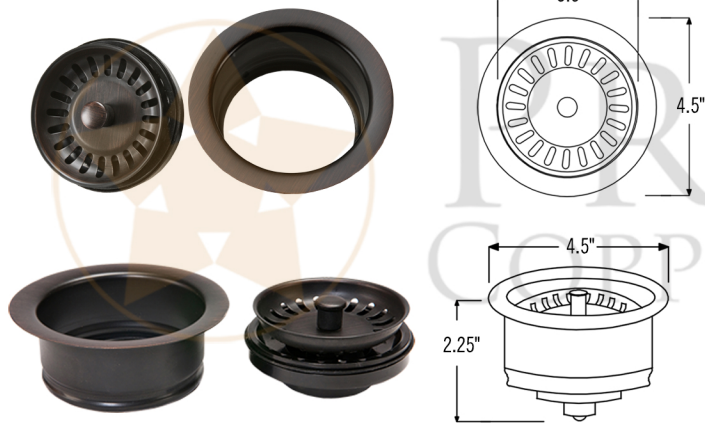

PACKAGE INCLUDES THE FOLLOWING ITEMS:

- * 33" Hammered Copper Kitchen Apron 60/40 Double Basin Sink / ORB Finish (Model# KA60DB33229)
- * 3.5" Garbage Disposal Drain w/ Basket / ORB Finish (Model# D-130ORB)
- * 3.5" Kitchen Basket Strainer Drain / ORB Finish (Model# D-132ORB)
- * Oil Rubbed Bronze Installation Silicone (Model# C900-ORB)
- * Copper Sink Wax (Model# W900-WAX)

* ORB: Oil Rubbed Bronze

SINK DETAILS (Model# KA60DB33229)

- * 33" Hammered Copper Kitchen Apron 60/40 Double Basin Sink
- * Color: Oil Rubbed Bronze
- * Outer Dimension: 33" x 22" x 9"
- * Inner Dimension: L: 17.5" x 19" x 9" / R: 12.5" x 19" x 9"
- * Rim: Left, Back, Right - 1" / Front - 2"
- * Divider: 1" Wide (Optimized)
- * Drain Opening: 3.5" Standard
- * Material Gauge: 14
- * CODE / STANDARD COMPLIANCE: IAPMO / cUPC LISTED

* ORB: Oil Rubbed Bronze

DRAIN #1 DETAILS (Model# D-130ORB)

- * 3.5" Deluxe Garbage Disposal Drain w/ Basket
- * Color: Oil Rubbed Bronze
- * Outer Dimension: 4.5" x 2.25"
- * Inner Dimension: 3.5"
- * Installation Type: Insinkerator Brand Compatible
- * Material: Brass
- * Prop 65 Compliant