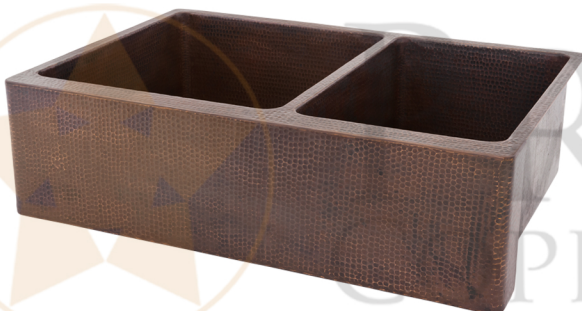

PACKAGE INCLUDES THE FOLLOWING ITEMS:

- * 33" Hammered Copper Kitchen Apron 60/40 Double Basin Sink / ORB Finish (Model# KA60DB33229)
- * 3.5" Garbage Disposal Drain w/ Basket / ORB Finish (Model# D-130ORB)
- * 3.5" Kitchen Basket Strainer Drain / ORB Finish (Model# D-132ORB)
- * Oil Rubbed Bronze Installation Silicone (Model# C900-ORB)
- * Copper Sink Wax (Model# W900-WAX)

* ORB: Oil Rubbed Bronze

SINK DETAILS (Model# KA60DB33229)

- * 33" Hammered Copper Kitchen Apron 60/40 Double Basin Sink
- * Color: Oil Rubbed Bronze
- * Outer Dimension: 33" x 22" x 9"
- * Inner Dimension: L: 17.5" x 19" x 9" / R: 12.5" x 19" x 9"
- * Rim: Left, Back, Right - 1" / Front - 2"
- * Divider: 1" Wide (Optimized)
- * Drain Opening: 3.5" Standard
- * Material Gauge: 14
- * CODE / STANDARD COMPLIANCE: IAPMO / cUPC LISTED

* ORB: Oil Rubbed Bronze

DRAIN #1 DETAILS (Model# D-130ORB)

- * 3.5" Deluxe Garbage Disposal Drain w/ Basket
- * Color: Oil Rubbed Bronze
- * Outer Dimension: 4.5" x 2.25"
- * Inner Dimension: 3.5"
- * Installation Type: Insinkerator Brand Compatible
- * Material: Brass
- * Prop 65 Compliant