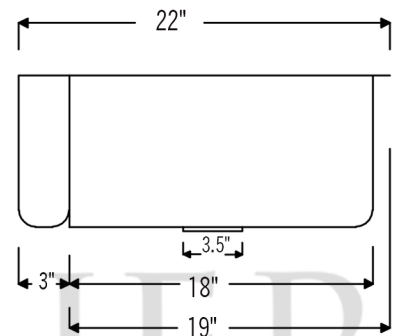

* ORB: Oil Rubbed Bronze

SINK DETAILS (Model# KA60DB33229)

- * 33" Hammered Copper Kitchen Apron 60/40 Double Basin Sink
- * Color: Oil Rubbed Bronze
- * Outer Dimension: 33" x 22" x 9"
- * Inner Dimension: L: 17.5" x 19" x 9" / R: 12.5" x 19" x 9"
- * Rim: Left, Back, Right - 1" / Front - 2"
- * Divider: 1" Wide (Optimized)
- * Drain Opening: 3.5" Standard
- * Material Gauge: 14
- * CODE / STANDARD COMPLIANCE: IAPMO / cUPC LISTED

DRAIN #2 DETAILS (Model# D-132ORB)

- * 3.5" Kitchen, Prep, Bar Basket Strainer Drain
- * Color: Oil Rubbed Bronze
- * Outer Dimension: 4.5" x 3"
- * Inner Dimension: 3.5"
- * Installation Type: Compression
- * Material: Brass/PVC
- * Prop 65 Compliant