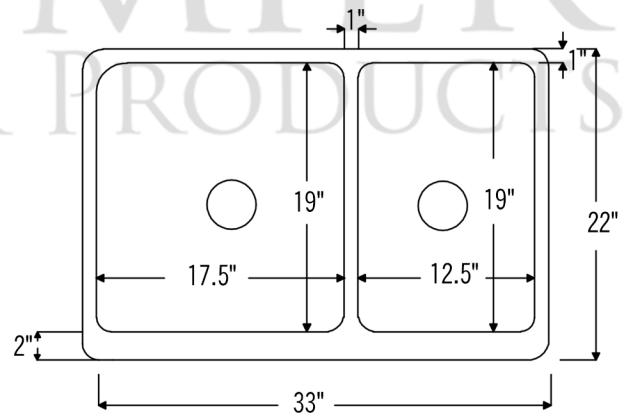

PACKAGE INCLUDES THE FOLLOWING ITEMS:

- * 33" Hammered Copper Kitchen Apron 60/40 Double Basin Sink / ORB Finish (Model# KA60DB33229)
- * 3.5" Garbage Disposal Drain w/ Basket / ORB Finish (Model# D-130ORB)
- * 3.5" Kitchen Basket Strainer Drain / ORB Finish (Model# D-132ORB)
- * Oil Rubbed Bronze Installation Silicone (Model# C900-ORB)
- * Copper Sink Wax (Model# W900-WAX)

* ORB: Oil Rubbed Bronze

SINK DETAILS (Model# KA60DB33229)

- * 33" Hammered Copper Kitchen Apron 60/40 Double Basin Sink
- * Color: Oil Rubbed Bronze
- * Outer Dimension: 33" x 22" x 9"
- * Inner Dimension: L: 17.5" x 19" x 9" / R: 12.5" x 19" x 9"
- * Rim: Left, Back, Right - 1" / Front - 2"
- * Divider: 1" Wide (Optimized)
- * Drain Opening: 3.5" Standard
- * Material Gauge: 14
- * CODE / STANDARD COMPLIANCE: IAPMO / cUPC LISTED

* ORB: Oil Rubbed Bronze

DRAIN #1 DETAILS (Model# D-130ORB)

- * 3.5" Deluxe Garbage Disposal Drain w/ Basket
- * Color: Oil Rubbed Bronze
- * Outer Dimension: 4.5" x 2.25"
- * Inner Dimension: 3.5"
- * Installation Type: Insinkerator Brand Compatible
- * Material: Brass
- * Prop 65 Compliant

DRAIN #2 DETAILS (Model# D-132ORB)

- * 3.5" Kitchen, Prep, Bar Basket Strainer Drain
- * Color: Oil Rubbed Bronze
- * Outer Dimension: 4.5" x 3"
- * Inner Dimension: 3.5"
- * Installation Type: Compression
- * Material: Brass/PVC
- * Prop 65 Compliant