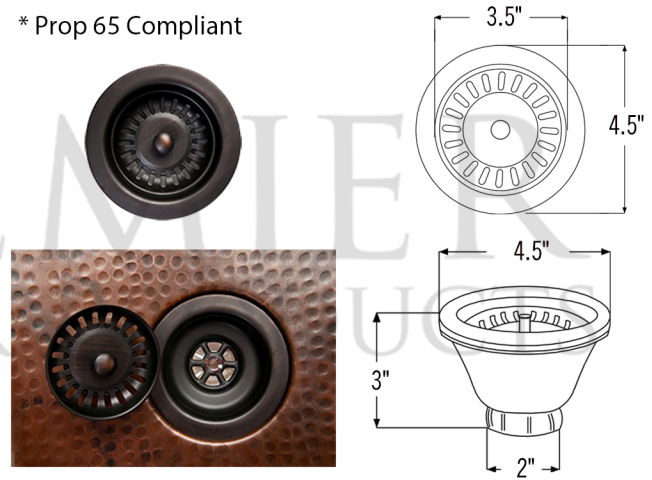

* ORB: Oil Rubbed Bronze

SINK DETAILS (Model# KA60DB33229)

- * 33" Hammered Copper Kitchen Apron 60/40 Double Basin Sink
- * Color: Oil Rubbed Bronze
- * Outer Dimension: 33" x 22" x 9"
- * Inner Dimension: L: 17.5" x 19" x 9" / R: 12.5" x 19" x 9"
- * Rim: Left, Back, Right - 1" / Front - 2"
- * Divider: 1" Wide (Optimized)
- * Drain Opening: 3.5" Standard
- * Material Gauge: 14
- * CODE / STANDARD COMPLIANCE: IAPMO / cUPC LISTED

* ORB: Oil Rubbed Bronze

DRAIN #1 DETAILS (Model# D-130ORB)

- * 3.5" Deluxe Garbage Disposal Drain w/ Basket
- * Color: Oil Rubbed Bronze
- * Outer Dimension: 4.5" x 2.25"
- * Inner Dimension: 3.5"
- * Installation Type: Insinkerator Brand Compatible
- * Material: Brass
- * Prop 65 Compliant

DRAIN #2 DETAILS (Model# D-132ORB)

- * 3.5" Kitchen, Prep, Bar Basket Strainer Drain
- * Color: Oil Rubbed Bronze
- * Outer Dimension: 4.5" x 3"
- * Inner Dimension: 3.5"
- * Installation Type: Compression
- * Material: Brass/PVC
- * Prop 65 Compliant

SILICONE DETAILS (Model# C900-ORB)

- * Neutral Cure Installation Silicone
- * Size: 4.7 OZ
- * Matches a Variety of Different Styled Sinks and Drains

COPPER SINK WAX DETAILS (Model# W900-WAX)

- * Copper Sink Wax Protectant
- * Made from Natural Bee's Wax
- * No Wax Build Up Ever!
- * Hard Water Protection
- * Works great on a variety of different surfaces: