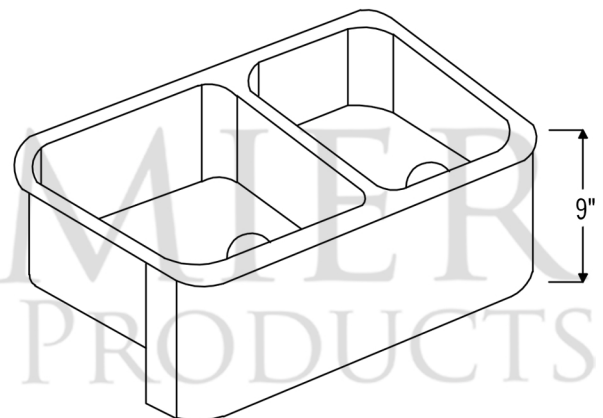

PACKAGE INCLUDES THE FOLLOWING ITEMS:

- * 33" Hammered Copper Kitchen Apron 60/40 Double Basin Sink / ORB Finish (Model# KA60DB33229)
- * 3.5" Garbage Disposal Drain w/ Basket / ORB Finish (Model# D-130ORB)
- * 3.5" Kitchen Basket Strainer Drain / ORB Finish (Model# D-132ORB)
- * Oil Rubbed Bronze Installation Silicone (Model# C900-ORB)
- * Copper Sink Wax (Model# W900-WAX)

* ORB: Oil Rubbed Bronze

SINK DETAILS (Model# KA60DB33229)

- * 33" Hammered Copper Kitchen Apron 60/40 Double Basin Sink
- * Color: Oil Rubbed Bronze
- * Outer Dimension: 33" x 22" x 9"
- * Inner Dimension: L: 17.5" x 19" x 9" / R: 12.5" x 19" x 9"
- * Rim: Left, Back, Right - 1" / Front - 2"
- * Divider: 1" Wide (Optimized)
- * Drain Opening: 3.5" Standard
- * Material Gauge: 14
- * CODE / STANDARD COMPLIANCE: IAPMO / cUPC LISTED

* ORB: Oil Rubbed Bronze

DRAIN #1 DETAILS (Model# D-130ORB)

- * 3.5" Deluxe Garbage Disposal Drain w/ Basket
- * Color: Oil Rubbed Bronze
- * Outer Dimension: 4.5" x 2.25"
- * Inner Dimension: 3.5"
- * Installation Type: Insinkerator Brand Compatible
- * Material: Brass
- * Prop 65 Compliant