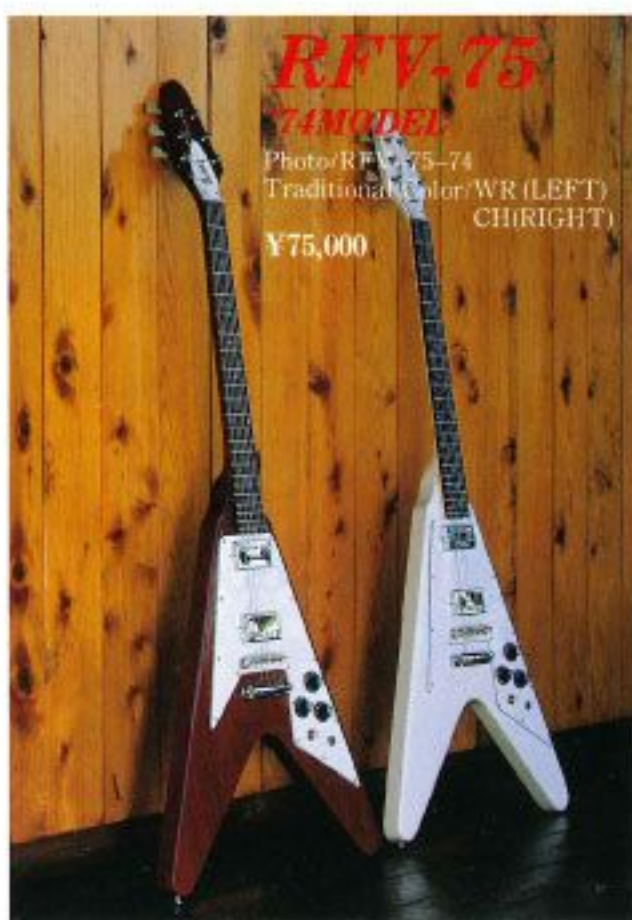

RLG-50 '59 MODEL

Photo/RLG-50-59
¥50,000

RLC-60 '80 MODEL

Photo/RLC-60-80
¥60,000
Traditional Color
TS CRS BL

The Revival "Burny" Series.

THE FUNCTION SERIES

FRT-1

FLOYD ROSE TREMOLO STYLE