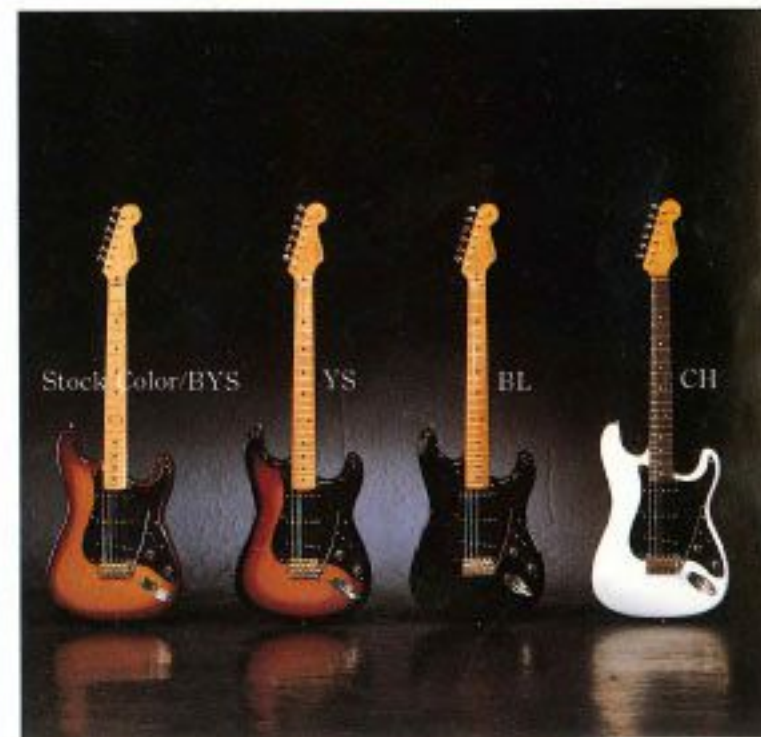

RLG-50 '59 MODEL

Photo/RLG-50-59
¥50,000

RLC-60 '80 MODEL

Photo/RLC-60-80
¥60,000
Traditional Color
TS CRS BL

The Revival "Burny" Series.

THE FUNCTION SERIES

FRT-1

FLOYD ROSE TREMOLO STYLE