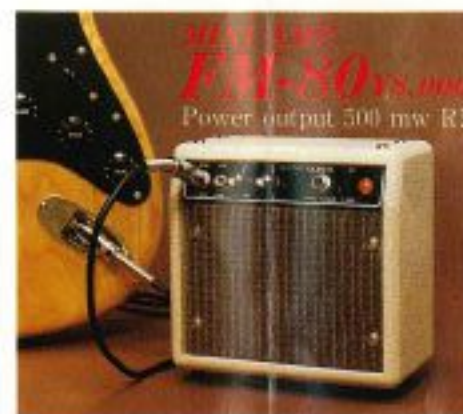

OVER DRIVE & POWER BOOST
RB-3000 ¥3,000

STRATOCASTER BOOSTER
SB-3000 ¥3,000

SUPER SNAKE CORDS

SS-0.5m ¥1,100
SS-1m ¥1,200
SS-3m ¥1,400
SS-5m ¥1,700
SS-7m ¥2,000

Color/Blue, Yellow, Orange, Red, Green, Black