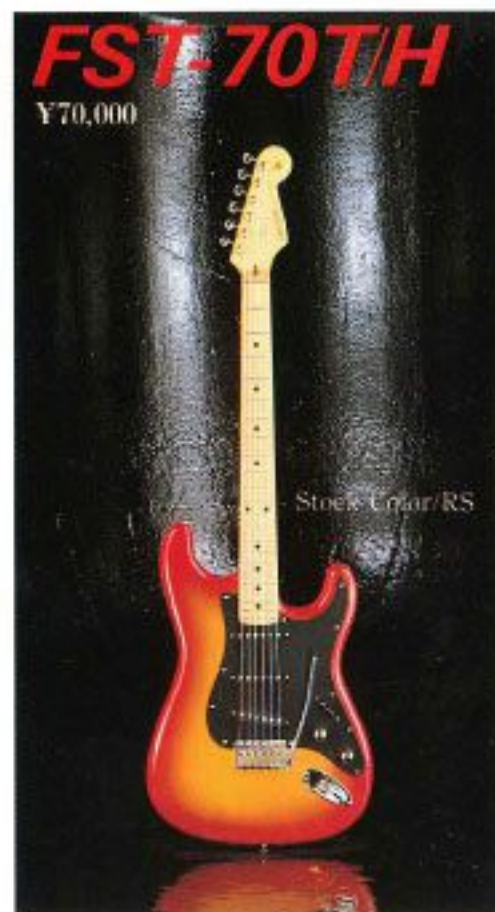

THE FUNCTION SERIES