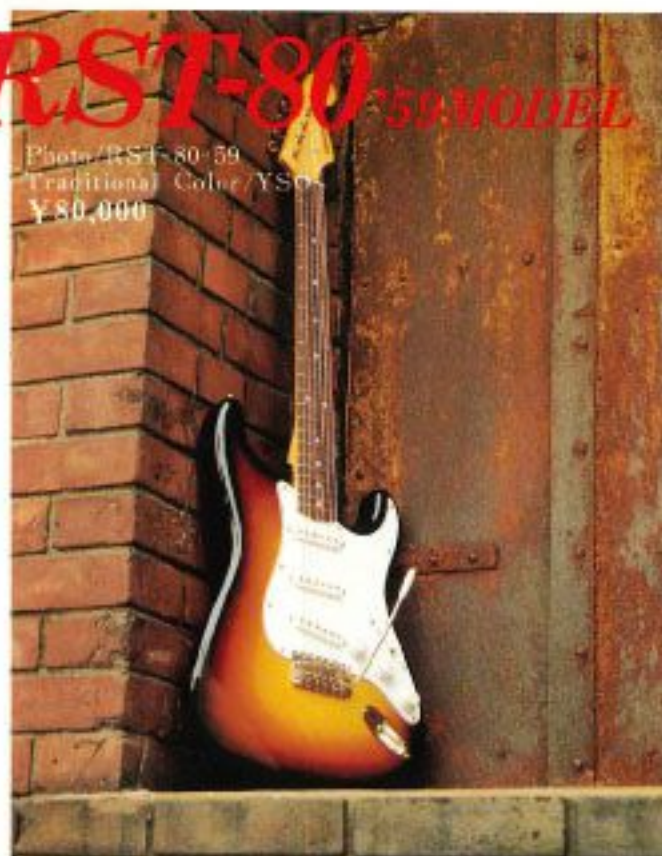

Old Shape Makes Old Sound. The R

Revival.RST Series.

RST-80-59 MODEL

Photo/RST-80-59
Traditional Color/Y&O
¥80,000

Photo/RST-80-59
Traditional Color/Blk D
¥80,000

RST-50-64 MODEL

Photo/RST-50-64
Traditional Color/Y&O
¥50,000