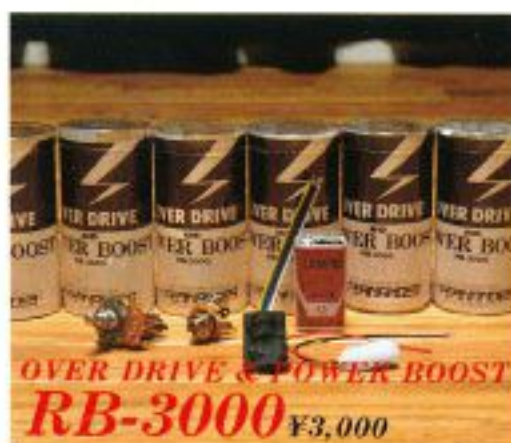

ACCESSORIES

GUITAR STRINGS

SUPER LIGHT GAUGE-SL

E-1st .008 ¥60
B-2nd .011 ¥60
G-3rd .014 ¥80
D-4th .022 ¥120
A-5th .030 ¥180
E-6th .038 ¥200
SET/¥700

EXTRA LIGHT GAUGE-XL

E-1st .009 ¥60
B-2nd .011 ¥60
G-3rd .016 ¥80
D-4th .024 ¥120
A-5th .032 ¥180
E-6th .042 ¥200
SET/¥700

LIGHT GAUGE-L

E-1st .010 ¥60
B-2nd .013 ¥60
G-3rd .017 ¥80
D-4th .026 ¥120
A-5th .036 ¥180
E-6th .046 ¥200
SET/¥700

HEAVY GAUGE-H

E-1st .011 ¥60
B-2nd .015 ¥60
G-3rd .018 ¥80
D-4th .026 ¥120
A-5th .036 ¥180
E-6th .050 ¥200
SET/¥700

COMBINATION LIGHT GAUGE-CL

E-1st .009 ¥60
B-2nd .011 ¥60
G-3rd .016 ¥80
D-4th .026 ¥120
A-5th .036 ¥180
E-6th .046 ¥200
SET/¥700

BS-3000 MEDIUM GAUGE

G-1st BS-10 1.18mm .046" ¥600
D-2nd BS-20 1.65mm .065" ¥700
A-3rd BS-30 2.02mm .080" ¥800
E-4th BS-40 2.50mm .098" ¥900
SET/¥3,000

BS-3000 MEDIUM HEAVY GAUGE

G-1st BS-10 1.18mm .046" ¥600
D-2nd BS-20 1.65mm .065" ¥700
A-3rd BS-31 2.09mm .083" ¥800
E-4th BS-41 2.66mm .105" ¥900
SET/¥3,000

HEAVY GAUGE

G-1st BS-11 1.27mm .050" ¥600
D-2nd BS-21 1.77mm .070" ¥700
A-3rd BS-31 2.09mm .083" ¥800
E-4th BS-41 2.66mm .105" ¥900
SET/¥3,000

SUPER SNAKE CORDS

SS-0.5m ¥1,100
SS-1m ¥1,200
SS-3m ¥1,400
SS-5m ¥1,700
SS-7m ¥2,000

Color/Blue, Yellow, Orange, Red, Green, Black

GUITAR STRAPS

①S-1000 ¥1,000

Color/Natural, Brown, Black

②S-2000 ¥2,000

Color/Natural, Brown, Black

③S-2000C ¥2,000

Color/Canvas+Leather

④S-2500 ¥25,000

Color/Natural, Brown, Black

⑤S-3000 ¥3,000

Color/Natural

⑥S-3500 ¥3,500

Color/Natural

GUITAR CACES

FST-1E ¥12,000
RST-1 ¥16,000
FJB-1E ¥13,000
RJB-1 ¥17,000
FFV-1 ¥16,000
FEX-1 ¥15,000
FYB-1 ¥15,000
RLG-1 ¥14,000

SOFT CASES

FLYING V STYLE ¥8,000
EXPLORER STYLE ¥8,000

FMQ-1 ¥15,000
FEG-1 ¥15,000
FBG-1 ¥15,000
FEB-1 ¥16,000
FAB-1 ¥16,000
FAB-1M ¥16,000
FSG-1W ¥16,000

STRATOCASTER STYLE