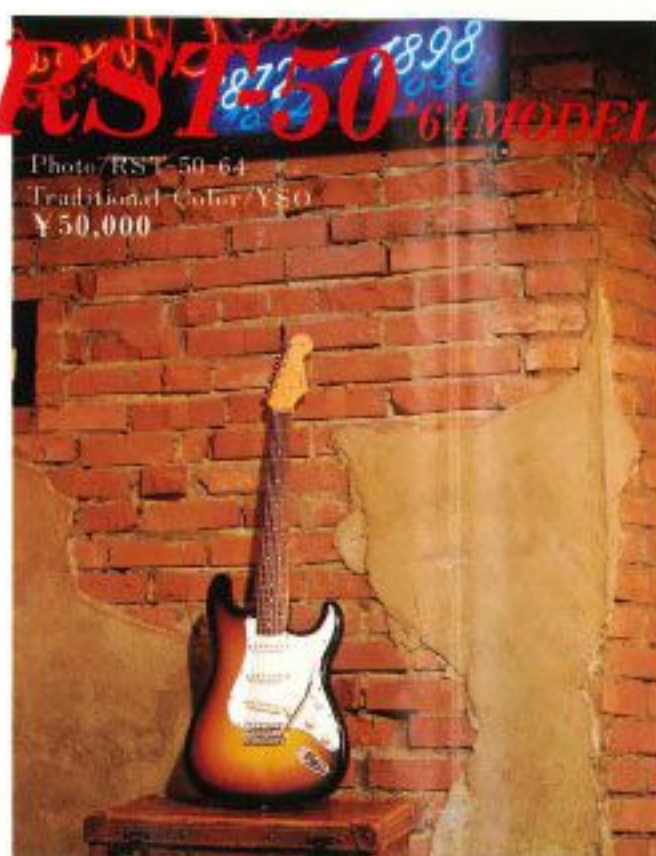

Old Shape Makes Old Sound. The R

Revival.RST Series.

RST-80-59 MODEL

Photo/RST-80-59
Traditional Color/Y&O
¥80,000

Photo/RST-80-59
Traditional Color/Blk D
¥80,000

RST-50-64 MODEL

Photo/RST-50-64
Traditional Color/Y&O
¥50,000