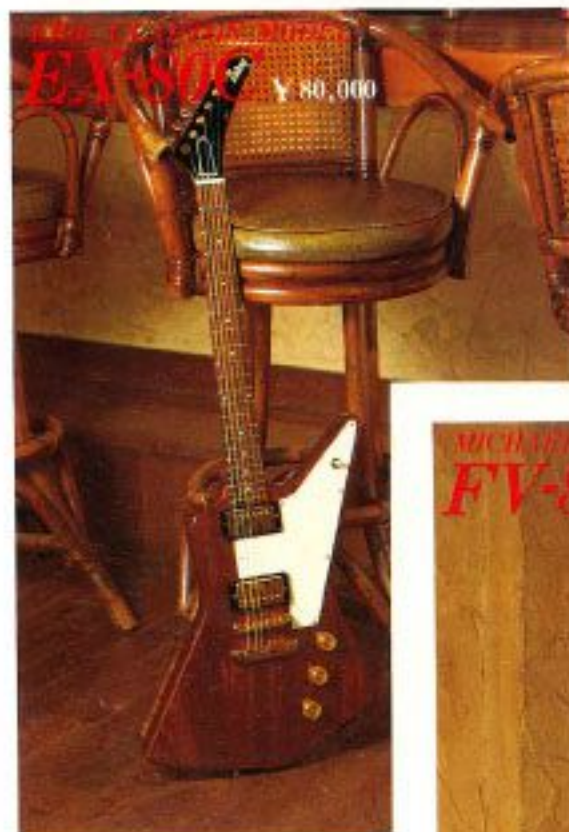

Jhon Mcvie
RPB-70'57MODEL/OS

Musician's Limited Series.

Neal Schon

*Journey,
RLG-90'59MODEL/CS

DAVE MLEE MODEL
ST-85DM ¥85,000

JOE ROCK MODEL
ST-70J ¥70,000

Alex Ligerwood

*Santana Band,
RST-50'64MODEL/CAR