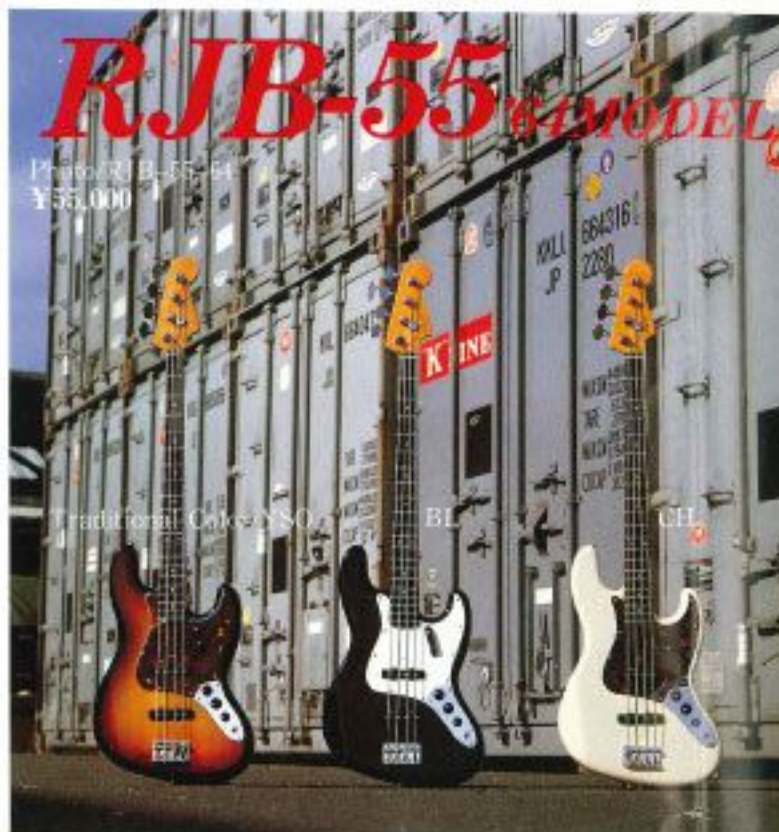

RJB-55 64MODEL

Photo/RJB-55-64
¥55,000