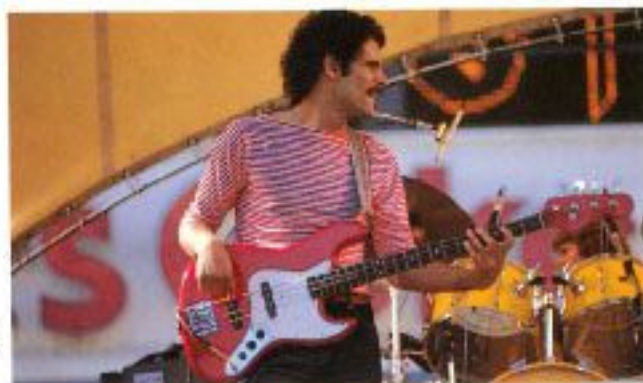

MICHAEL SCHENKER MODEL
FV-85MS ¥85,000

JOE ROCK MODEL
SG-140JP ¥140,000

JOE ROCK MODEL
JB-70J ¥70,000

David Margen *Santana Band,
RJB-75'60MODEL/CAR

The Revival "Burny", RLG & RLC.

RLG-150 '59 MODEL

Photo/RLG-150-59
Traditional Color/COS
¥150,000