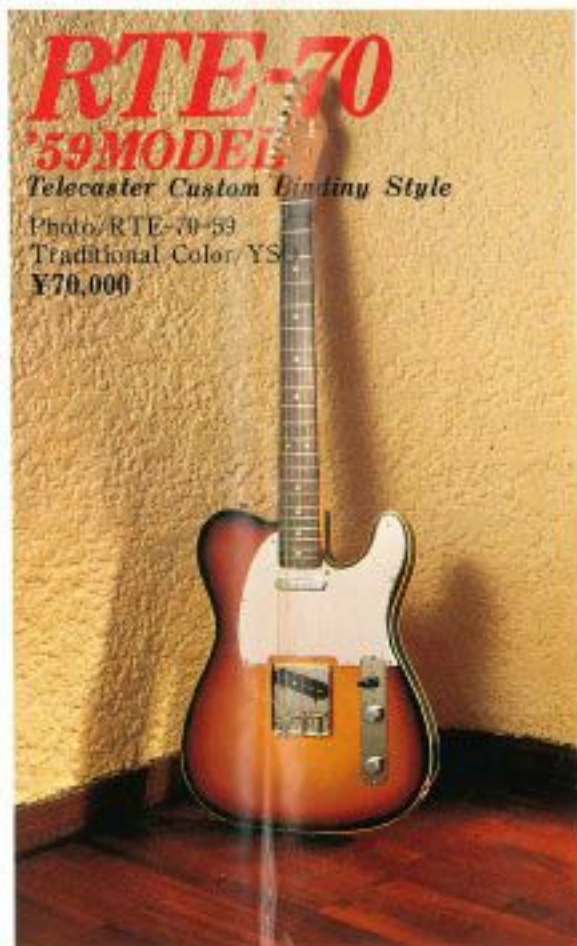

RTE-70

'59 MODEL

Telecaster Custom Binding Style

Photo/RTE-70-59
Traditional Color/YSO
¥70,000