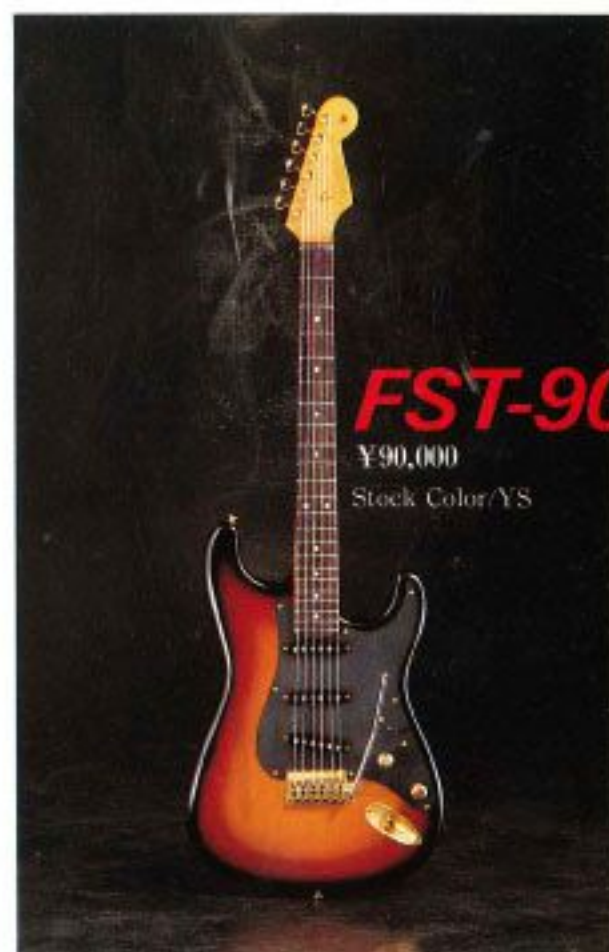

RLG-50 '59 MODEL

Photo/RLG-50-59
¥50,000

RLC-60 '80 MODEL

Photo/RLC-60-80
¥60,000
Traditional Color
TS CRS BL

The Revival "Burny" Series.

THE FUNCTION SERIES

FRT-1

FLOYD ROSE TREMOLO STYLE