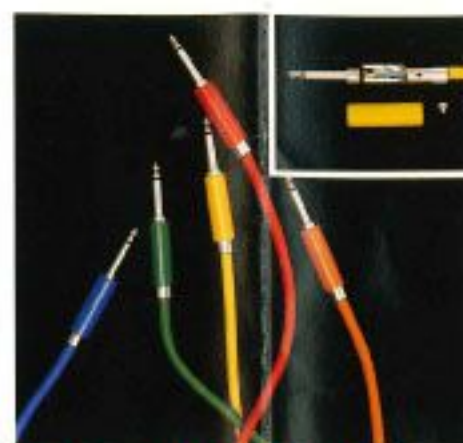

SUPER SNAKE CORDS

SS-0.5m ¥1,100
SS-1m ¥1,200
SS-3m ¥1,400
SS-5m ¥1,700
SS-7m ¥2,000

Color/Blue, Yellow, Orange, Red, Green, Black