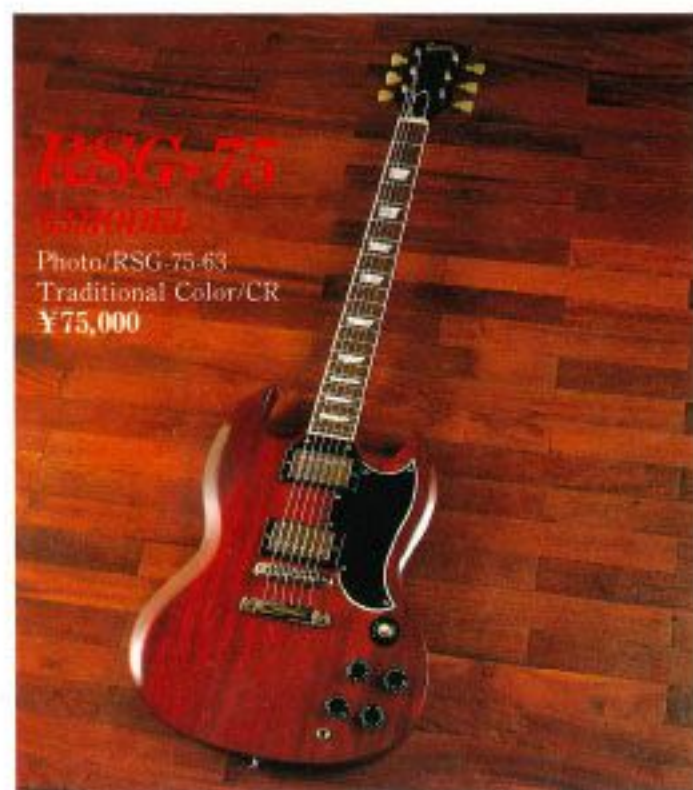

RLG-50 '59 MODEL

Photo/RLG-50-59
¥50,000

RLC-60 '80 MODEL

Photo/RLC-60-80
¥60,000
Traditional Color
TS CRS BL

The Revival "Burny" Series.

THE FUNCTION SERIES

FRT-1

FLOYD ROSE TREMOLO STYLE