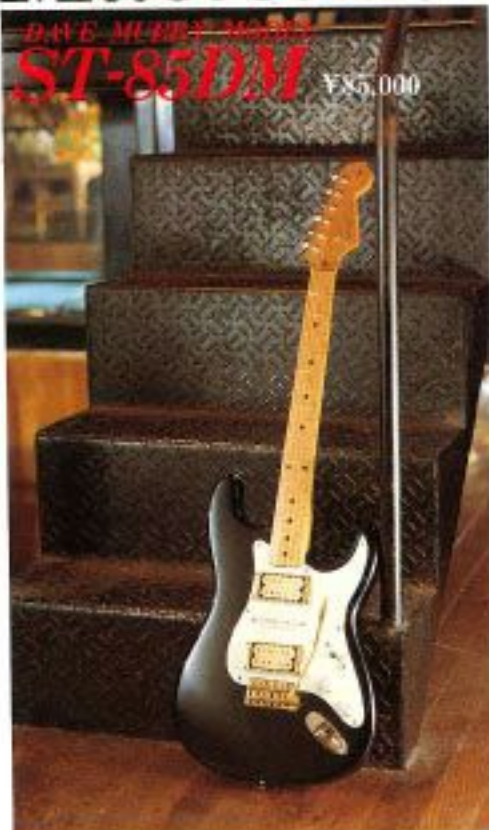

Jhon Mcvie
RPB-70'57MODEL/OS

Musician's Limited Series.

Neal Schon

*Journey,
RLG-90'59MODEL/CS

DAVE MLEE MODEL
ST-85DM ¥85,000

JOE ROCK MODEL
ST-70J ¥70,000

Alex Ligerwood

*Santana Band,
RST-50'64MODEL/CAR