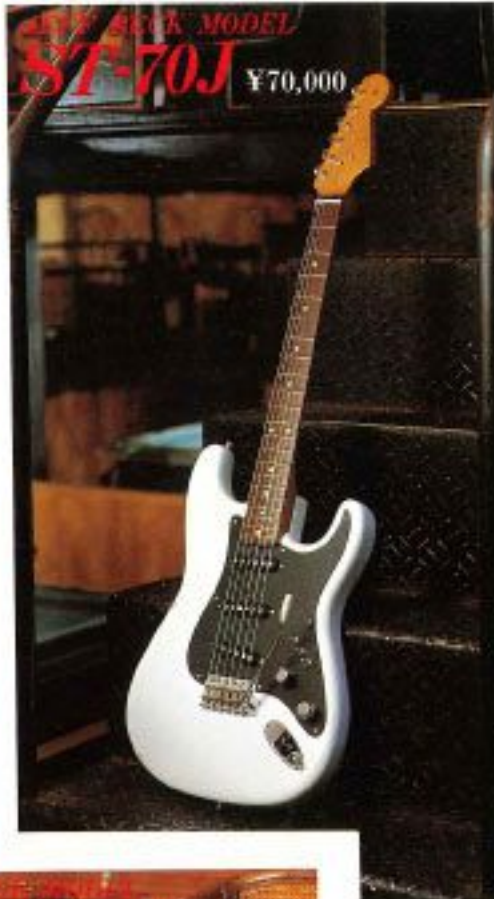

Jhon Mcvie
RPB-70'57MODEL/OS

Musician's Limited Series.

Neal Schon

*Journey,
RLG-90'59MODEL/CS

DAVE MLEE MODEL
ST-85DM ¥85,000

JOE ROCK MODEL
ST-70J ¥70,000

Alex Ligerwood

*Santana Band,
RST-50'64MODEL/CAR