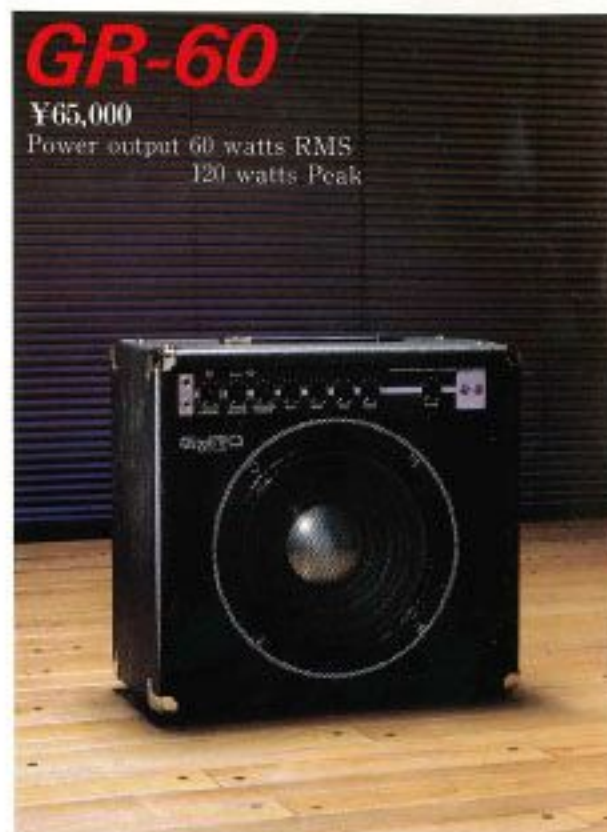

Y148,000

Power output 40 watts RMS
100 watts Peak

GR-60

Y65,000

Power output 60 watts RMS
120 watts Peak

GR-40

Y19,800

Power output 40 watts RMS
80 watts Peak