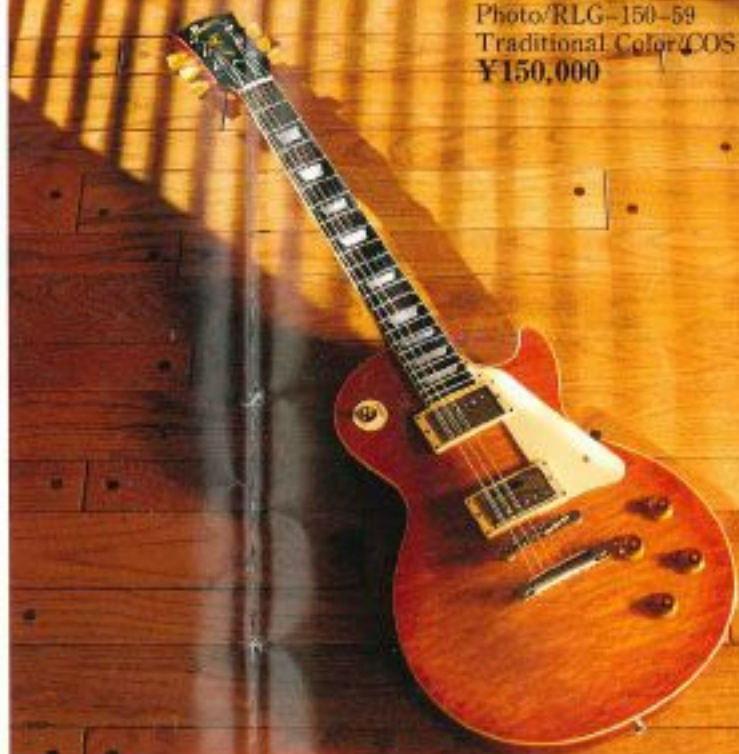

MICHAEL SCHENKER MODEL
FV-85MS ¥85,000

JOE ROCK MODEL
SG-140JP ¥140,000

JOE ROCK MODEL
JB-70J ¥70,000

David Margen *Santana Band,
RJB-75'60MODEL/CAR

The Revival "Burny", RLG & RLC.

RLG-150 '59 MODEL

Photo/RLG-150-59
Traditional Color/COS
¥150,000