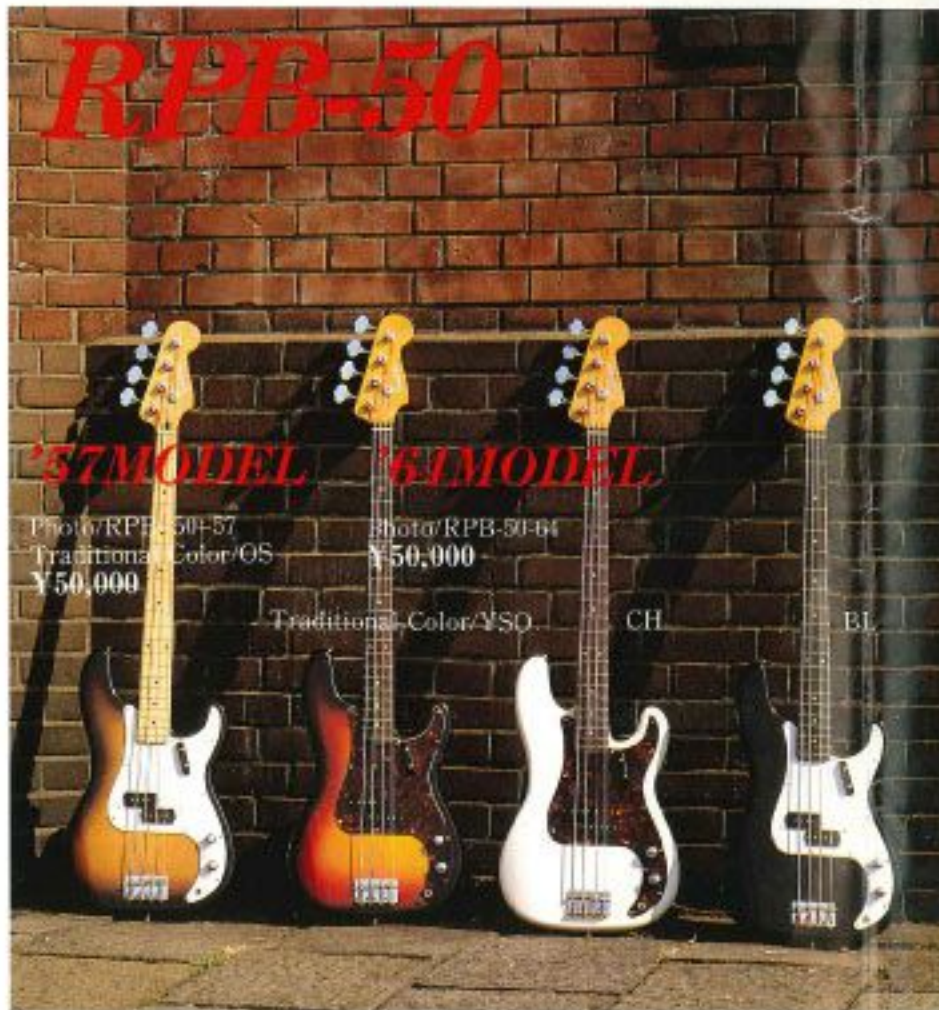

RPB-50

57MODEL

64MODEL

Photo/RPB-50-57
Traditional Color/OS
¥50,000

Photo/RPB-50-64
¥50,000

Traditional Color/YSO

CH

BL