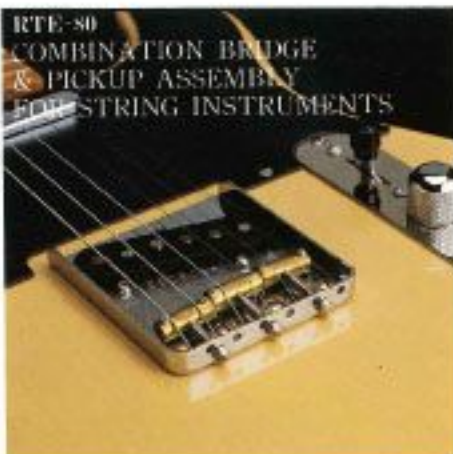

RTE-80

'48 MODEL

Broadcaster style

Photo/RTE-80-
Traditional Color/BLD
¥80,000

RTE-60

'54 MODEL

'59 MODEL

Telecaster style