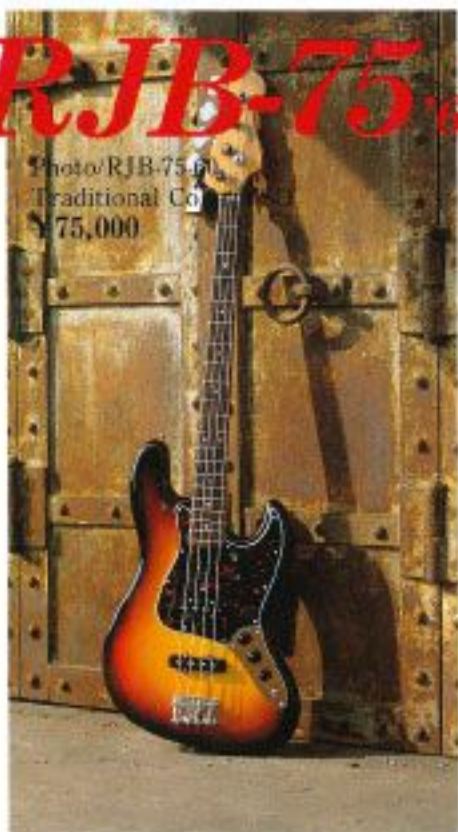

The Revival. RJB & RPB Series.

RJB-75 60MODEL

Photo/RJB-75-60
Traditional Color
¥75,000