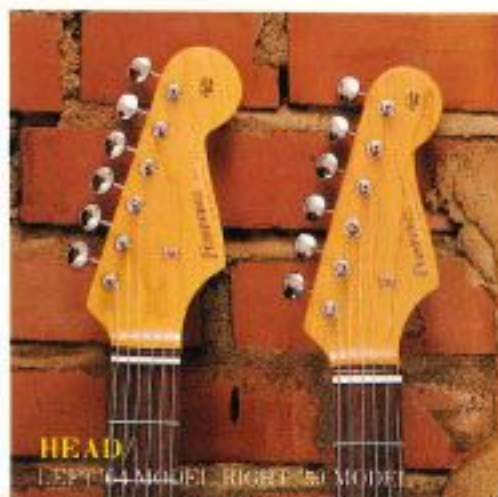

HEAD
LEFT: 64 MODEL, RIGHT: 59 MODEL