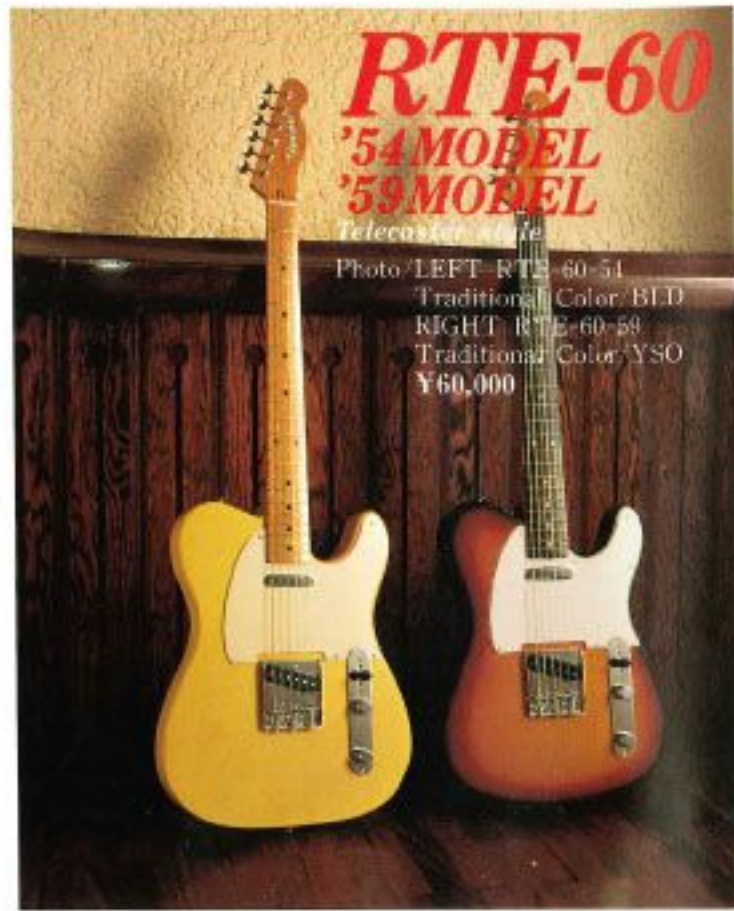

RTE-60

'54 MODEL

'59 MODEL

Telecaster style

Photo/LEFT RTE-60-54
Traditional Color/BLD
RIGHT RTE-60-59
Traditional Color/YSO
¥60,000