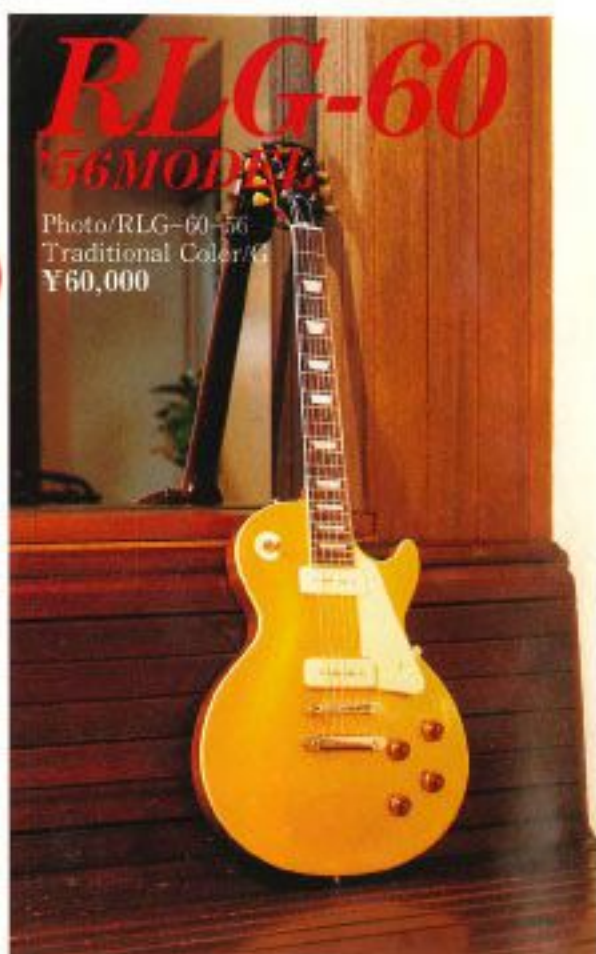

RLG-60 '56 MODEL

Photo/RLG-60-56
Traditional Color/CS
¥60,000