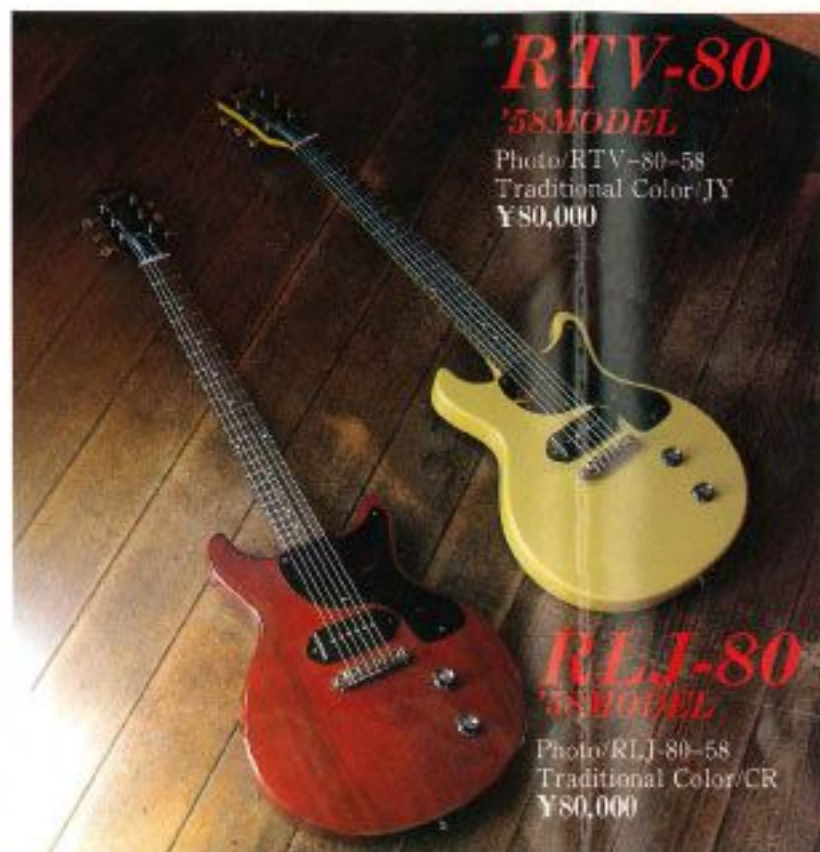

RLG-50 '59 MODEL

Photo/RLG-50-59
¥50,000

RLC-60 '80 MODEL

Photo/RLC-60-80
¥60,000
Traditional Color
TS CRS BL

The Revival "Burny" Series.

THE FUNCTION SERIES

FRT-1

FLOYD ROSE TREMOLO STYLE