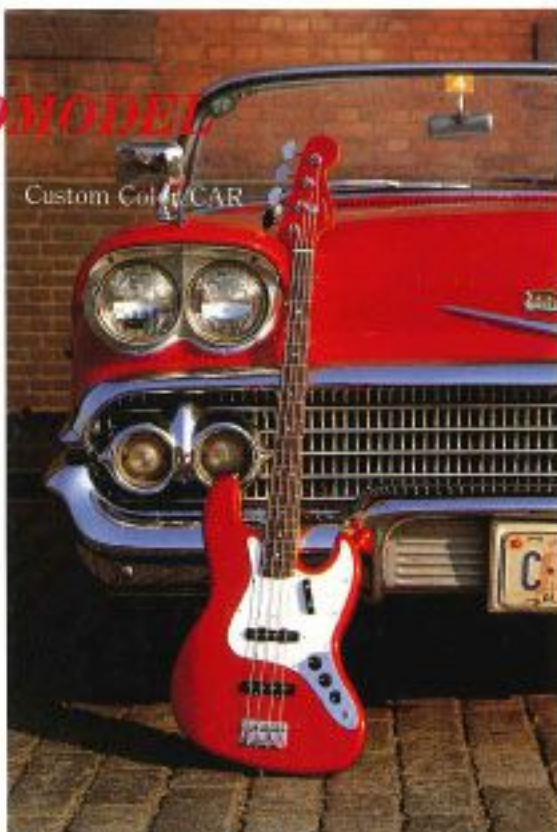

The Revival. RJB & RPB Series.

RJB-75 60MODEL

Photo/RJB-75-60
Traditional Color
¥75,000