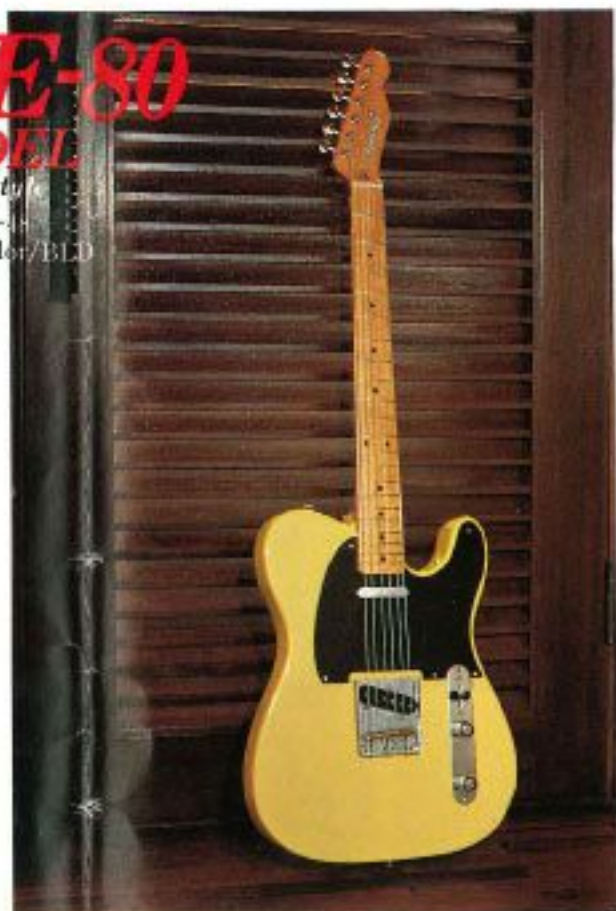

RTE-80

'48 MODEL

Broadcaster style

Photo/RTE-80-
Traditional Color/BLD
¥80,000

RTE-60

'54 MODEL

'59 MODEL

Telecaster style