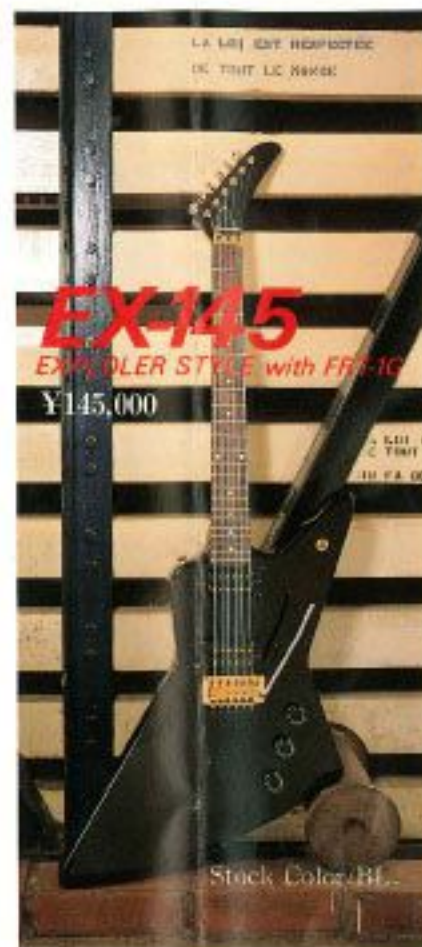

EX-145

EXPLORER STYLE with FRT-1C
¥145,000

Stock Color/BL