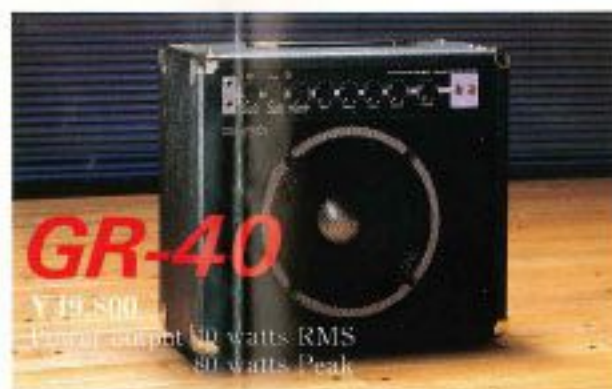

Y148,000

Power output 40 watts RMS
100 watts Peak

GR-60

Y65,000

Power output 60 watts RMS
120 watts Peak

GR-40

Y19,800

Power output 40 watts RMS
80 watts Peak

Bass Amp.

GRB-60

Power output 60 watts RMS
120 watts Peak Y78,000

GRB-30

Y43,000

Power output 40 watts RMS
60 watts Peak

Bass Amp.

GRB-20