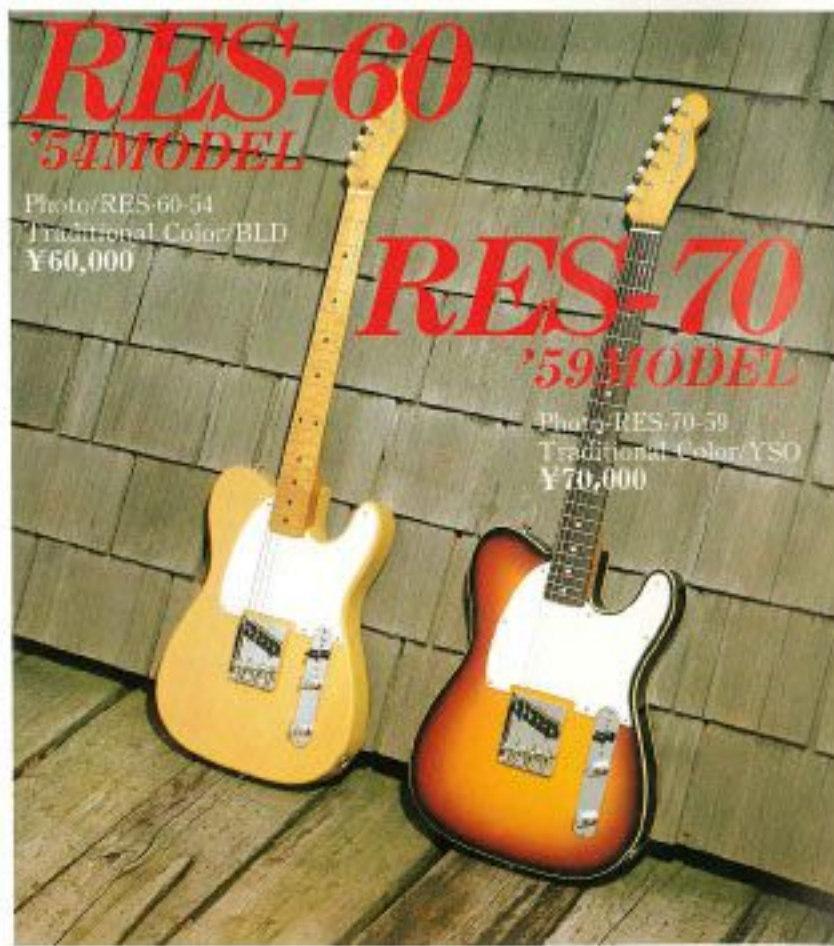

RES-60

'54 MODEL

Photo/RES-60-54
Traditional Color/BLD
¥60,000

RES-70

'59 MODEL

Photo/RES-70-59
Traditional Color/YSO
¥70,000