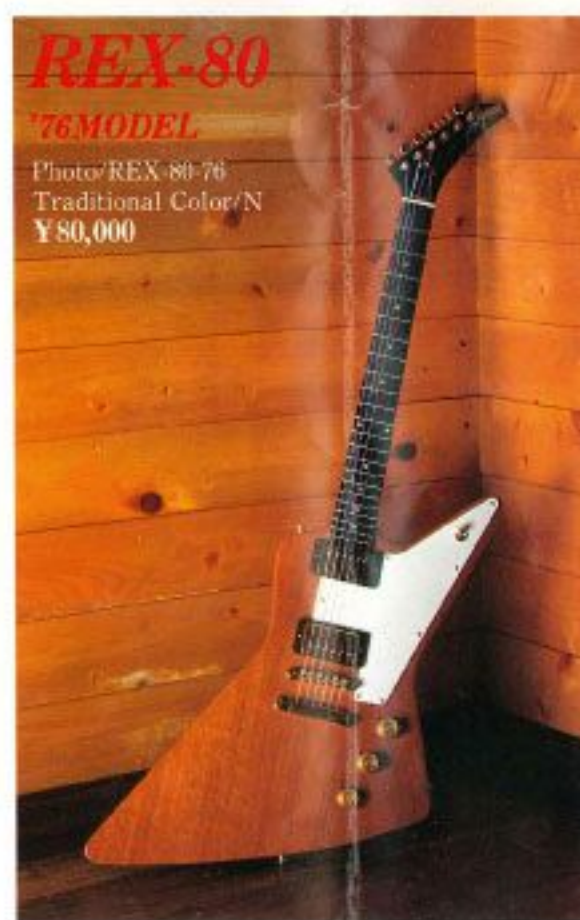

RLG-50 '59 MODEL

Photo/RLG-50-59
¥50,000

RLC-60 '80 MODEL

Photo/RLC-60-80
¥60,000
Traditional Color
TS CRS BL

The Revival "Burny" Series.

THE FUNCTION SERIES

FRT-1

FLOYD ROSE TREMOLO STYLE