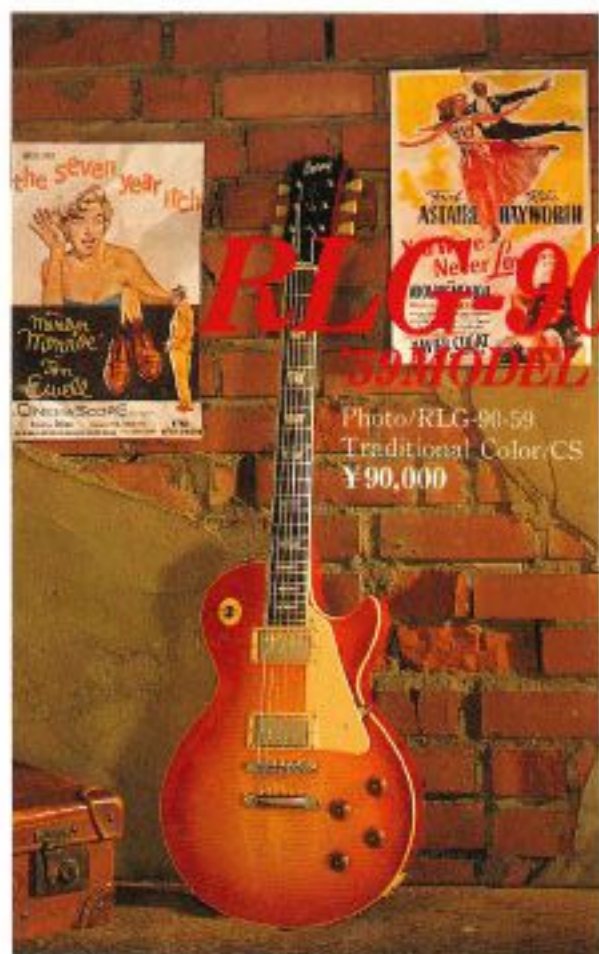

MICHAEL SCHENKER MODEL
FV-85MS ¥85,000

JOE ROCK MODEL
SG-140JP ¥140,000

JOE ROCK MODEL
JB-70J ¥70,000

David Margen *Santana Band,
RJB-75'60MODEL/CAR

The Revival "Burny", RLG & RLC.

RLG-150 '59 MODEL

Photo/RLG-150-59
Traditional Color/COS
¥150,000