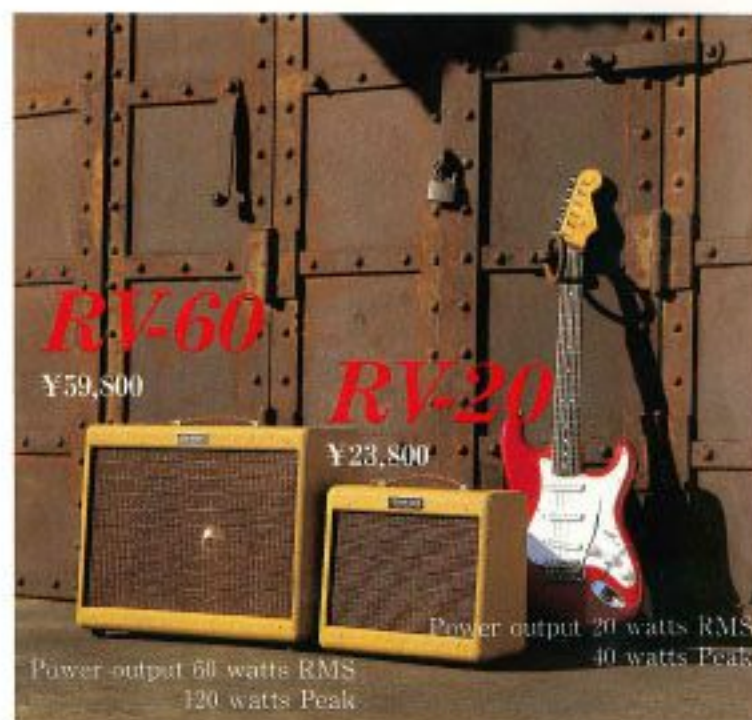

Bass Amp.

GRB-60

Power output 60 watts RMS
120 watts Peak Y78,000

GRB-30

Y43,000

Power output 40 watts RMS
60 watts Peak

Bass Amp.

GRB-20

Y23,800

Power output 20 watts RMS
40 watts Peak

RV-60

Y59,800

RV-20

Y23,800

Power output 60 watts RMS
120 watts Peak

Power output 20 watts RMS
40 watts Peak