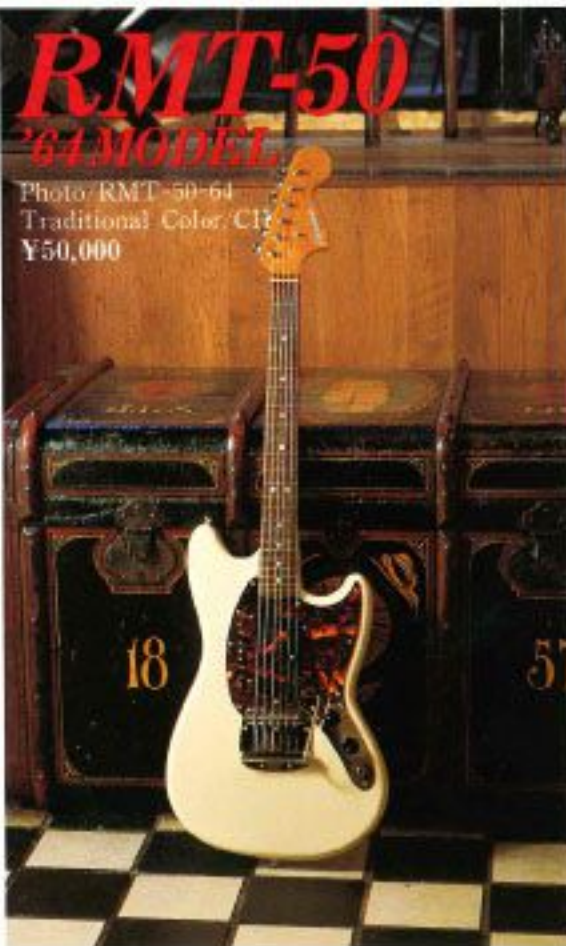

RMT-50

'64 MODEL

Photo/RMT-50-64
Traditional Color/CH
¥50,000