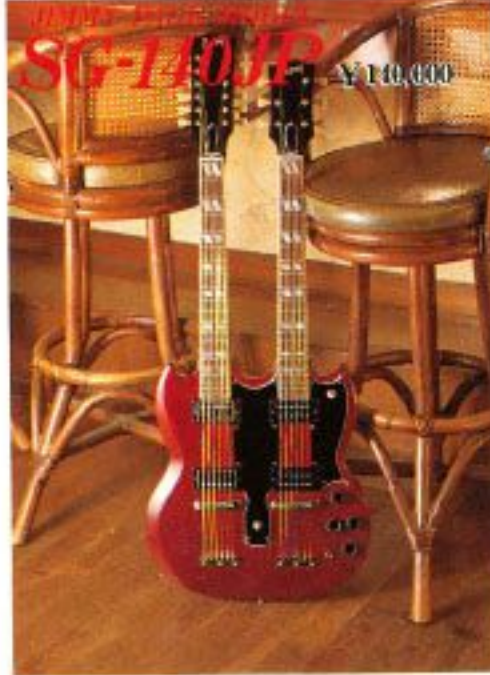

Musician's Limited Series.

*Journey,
RLG-90'59MODEL/CS

*Santana Band,
RST-50'64MODEL/CAR

MICHAEL SCHENKER MODEL
FV-85MS ¥85,000