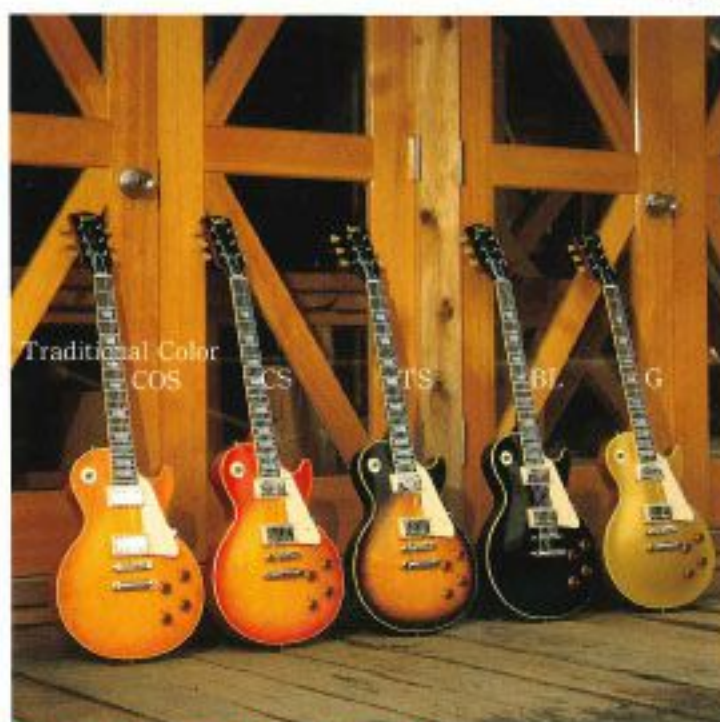

RLG-90 '59 MODEL

Photo/RLG-90-59
Traditional Color/CS
¥90,000

RLG-60 '56 MODEL

Photo/RLG-60-56
Traditional Color/CS
¥60,000

RLG-120 '59 MODEL

Photo/RLG-120-59
¥120,000
Traditional Color/COS

Traditional Color
COS CS TS BL G