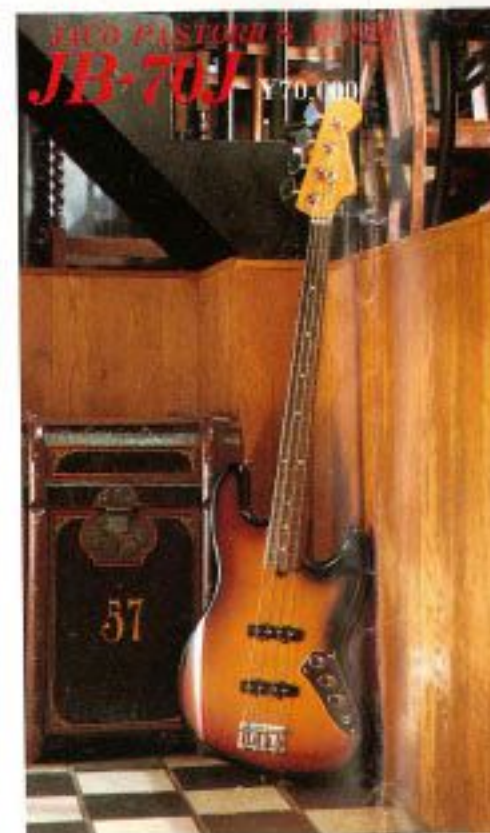

Musician's Limited Series.

*Journey,
RLG-90'59MODEL/CS

*Santana Band,
RST-50'64MODEL/CAR