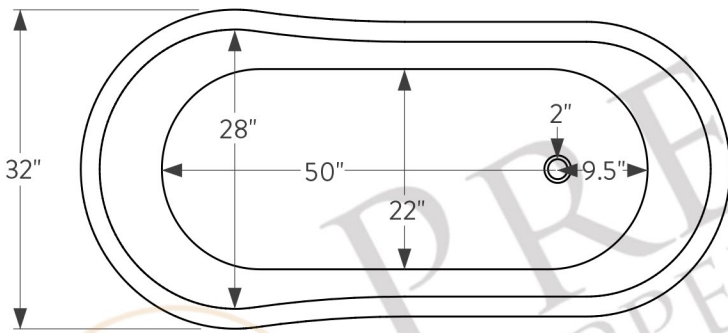

PREMIER
COPPER PRODUCTS

MODEL NUMBER: BSP5_BTS67DB

- Description: 67" Hammered Copper Single Slipper Bathtub
- Outer Dimension: 67" x 32" x 32"
- Foot Side Tub Height: 24"
- Rim: 2" Rolled Rim
- Drain Opening: 2" End
- Finish: Oil Rubbed Bronze

CODE/STANDARD COMPLIANCE

* IAPMO/UPC LISTED

THIS PRODUCT IS HAND CRAFTED, SMALL VARIANCES IN COLOR AND SIZE MAY OCCUR.
DO NOT MAKE ANY INSTALLATION CUTS UNTIL YOU RECEIVE YOUR ITEM(S).