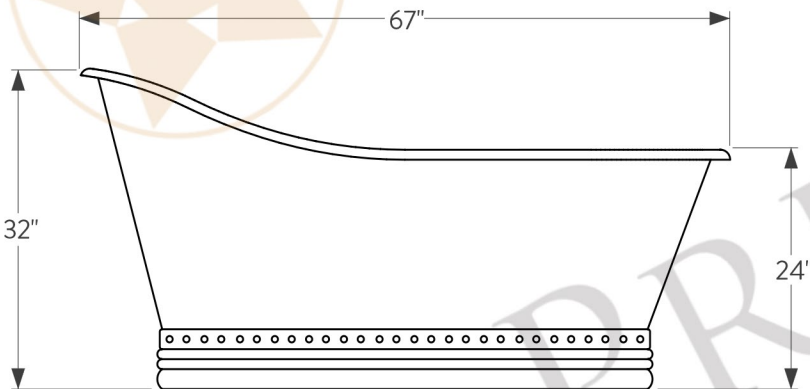

PREMIER
COPPER PRODUCTS

MODEL NUMBER: BSP5_BTS67DB

- * Description: 67" Hammered Copper Single Slipper Bathtub
- * Outer Dimension: 67" x 32" x 32"
- * Foot Side Tub Height: 24"
- * Rim: 2" Rolled Rim
- * Drain Opening: 2" End
- * Finish: Oil Rubbed Bronze

CODE/STANDARD COMPLIANCE

* IAPMO/UPC LISTED

THIS PRODUCT IS HAND CRAFTED, SMALL VARIANCES IN COLOR AND SIZE MAY OCCUR.
DO NOT MAKE ANY INSTALLATION CUTS UNTIL YOU RECEIVE YOUR ITEM(S).

PACKAGE INCLUDES THE FOLLOWING ACCESSORIES:

DRAIN DETAILS (Model# D-301ORB)

- * Description: Tub Drain Trim & Single-Hole Overflow Cover
- * Design: Push Pop Top
- * Upper Flange Dimension: 2.8125"
- * Material: Solid Brass
- * Prop 65 Compliant