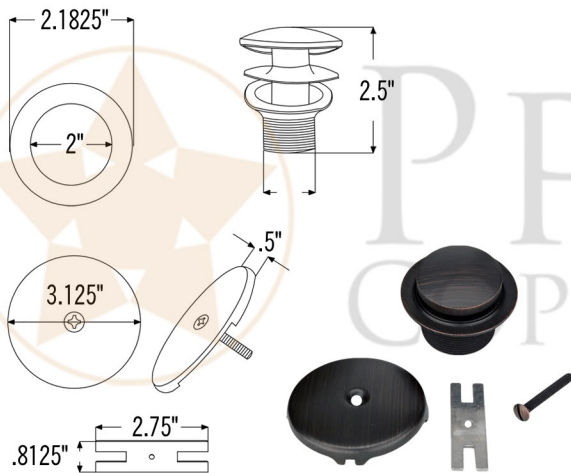

PREMIER
COPPER PRODUCTS

MODEL NUMBER: BSP5_BTS67DB

- * Description: 67" Hammered Copper Single Slipper Bathtub
- * Outer Dimension: 67" x 32" x 32"
- * Foot Side Tub Height: 24"
- * Rim: 2" Rolled Rim
- * Drain Opening: 2" End
- * Finish: Oil Rubbed Bronze

CODE/STANDARD COMPLIANCE

* IAPMO/UPC LISTED

THIS PRODUCT IS HAND CRAFTED, SMALL VARIANCES IN COLOR AND SIZE MAY OCCUR.
DO NOT MAKE ANY INSTALLATION CUTS UNTIL YOU RECEIVE YOUR ITEM(S).

PACKAGE INCLUDES THE FOLLOWING ACCESSORIES:

DRAIN DETAILS (Model# D-301ORB)

- * Description: Tub Drain Trim & Single-Hole Overflow Cover
- * Design: Push Pop Top
- * Upper Flange Dimension: 2.8125"
- * Material: Solid Brass
- * Prop 65 Compliant

SILICONE DETAILS (Model# C900-ORB)

- * Description: Neutral Cure Copper Sink Installation Silicone
- * Color: Oil Rubbed Bronze
- * Size: 4.7oz