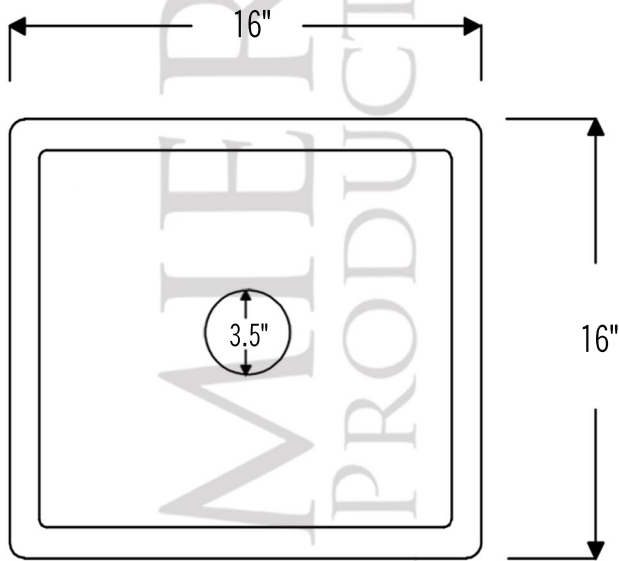

- * Description: 16" Square Hammered Copper Bar/Prep Sink with 3.5" Drain Opening
- * Outer Dimension: 16" x 16" x 7"
- * Inner Dimension: 14" x 14" x 7"
- * Gauge: 14
- * Rim: 1"
- * Drain Opening: 3.5"
- * Finish: Oil Rubbed Bronze | Living Copper

CODE/STANDARD COMPLIANCE

* IAPMO/cUPC LISTED

THIS PRODUCT IS HAND CRAFTED, SMALL VARIANCES IN COLOR AND SIZE MAY OCCUR.
DO NOT MAKE ANY INSTALLATION CUTS UNTIL YOU RECEIVE YOUR ITEM(S).

PACKAGE INCLUDES THE FOLLOWING ACCESSORIES:

DRAIN DETAILS (Model# D-1300RB)

- * Description: 3.5" Garbage Disposal Drain
- * Upper Flange Dimension: 4.5"
- * Material: Solid Brass
- * Prop 65 Compliant

WAX DETAILS (Model# W900-WAX)

- * Description: Copper Sink Wax Protectant
- * Made From Natural Bee's Wax
- * No Wax Build Up Ever!
- * Hard Water Protection
- * Works Great on a Variety of Different Surfaces:

SILICONE DETAILS (Model# C900-ORB)

- * Description: Neutral Cure Copper Sink Installation Silicone
- * Color: Oil Rubbed Bronze
- * Size: 4.7oz