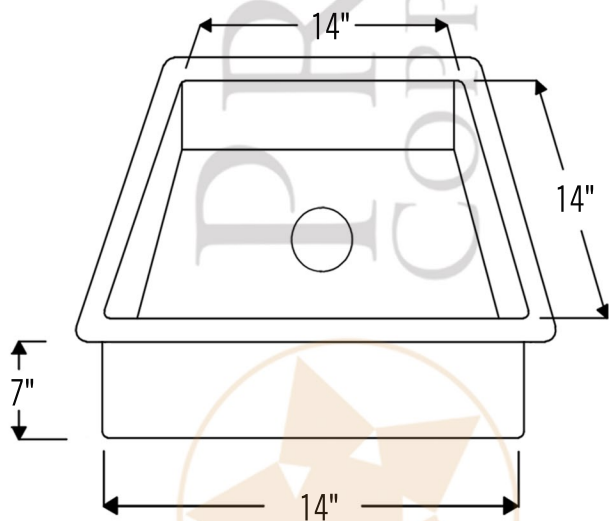

- * Description: 16" Square Hammered Copper Bar/Prep Sink with 3.5" Drain Opening
- * Outer Dimension: 16" x 16" x 7"
- * Inner Dimension: 14" x 14" x 7"
- * Gauge: 14
- * Rim: 1"
- * Drain Opening: 3.5"
- * Finish: Oil Rubbed Bronze | Living Copper

CODE/STANDARD COMPLIANCE

* IAPMO/cUPC LISTED

THIS PRODUCT IS HAND CRAFTED, SMALL VARIANCES IN COLOR AND SIZE MAY OCCUR.
DO NOT MAKE ANY INSTALLATION CUTS UNTIL YOU RECEIVE YOUR ITEM(S).

PACKAGE INCLUDES THE FOLLOWING ACCESSORIES:

DRAIN DETAILS (Model# D-1300RB)

- * Description: 3.5" Garbage Disposal Drain
- * Upper Flange Dimension: 4.5"
- * Material: Solid Brass
- * Prop 65 Compliant

WAX DETAILS (Model# W900-WAX)

- * Description: Copper Sink Wax Protectant
- * Made From Natural Bee's Wax
- * No Wax Build Up Ever!
- * Hard Water Protection
- * Works Great on a Variety of Different Surfaces:

SILICONE DETAILS (Model# C900-ORB)

- * Description: Neutral Cure Copper Sink Installation Silicone
- * Color: Oil Rubbed Bronze
- * Size: 4.7oz