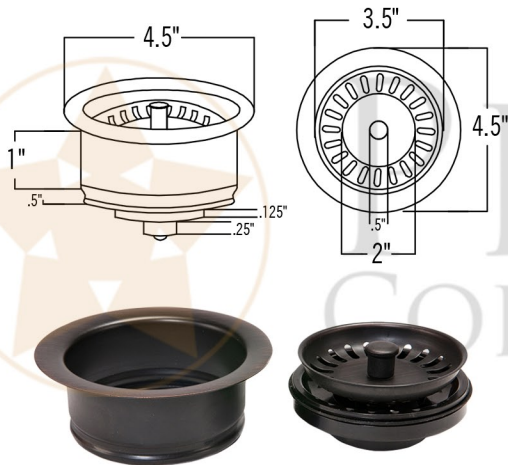

- * Description: 16" Square Hammered Copper Bar/Prep Sink with 3.5" Drain Opening
- * Outer Dimension: 16" x 16" x 7"
- * Inner Dimension: 14" x 14" x 7"
- * Gauge: 14
- * Rim: 1"
- * Drain Opening: 3.5"
- * Finish: Oil Rubbed Bronze | Living Copper

CODE/STANDARD COMPLIANCE

* IAPMO/cUPC LISTED

THIS PRODUCT IS HAND CRAFTED, SMALL VARIANCES IN COLOR AND SIZE MAY OCCUR.
DO NOT MAKE ANY INSTALLATION CUTS UNTIL YOU RECEIVE YOUR ITEM(S).

PACKAGE INCLUDES THE FOLLOWING ACCESSORIES:

DRAIN DETAILS (Model# D-1300RB)

- * Description: 3.5" Garbage Disposal Drain
- * Upper Flange Dimension: 4.5"
- * Material: Solid Brass
- * Prop 65 Compliant

WAX DETAILS (Model# W900-WAX)

- * Description: Copper Sink Wax Protectant
- * Made From Natural Bee's Wax
- * No Wax Build Up Ever!
- * Hard Water Protection
- * Works Great on a Variety of Different Surfaces:

SILICONE DETAILS (Model# C900-ORB)

- * Description: Neutral Cure Copper Sink Installation Silicone
- * Color: Oil Rubbed Bronze
- * Size: 4.7oz