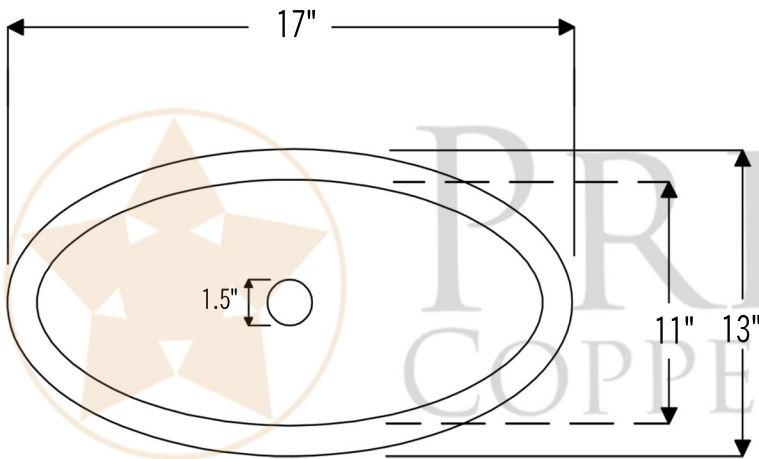

PREMIER
COPPER PRODUCTS

MODEL NUMBER: BSP5_L017FEN-P

- Description: 17" Oval Under Counter Hammered Copper Sink in Nickel
- Outer Dimension: 17" x 13" x 5"
- Inner Dimension: 15" x 11" x 5"
- Rim: 1" Flat Rim
- Drain Opening: 1.5"
- Finish: Nickel

CODE/STANDARD COMPLIANCE

* IAPMO/cUPC LISTED

THIS PRODUCT IS HAND CRAFTED, SMALL VARIANCES IN COLOR AND SIZE MAY OCCUR.
DO NOT MAKE ANY INSTALLATION CUTS UNTIL YOU RECEIVE YOUR ITEM(S).