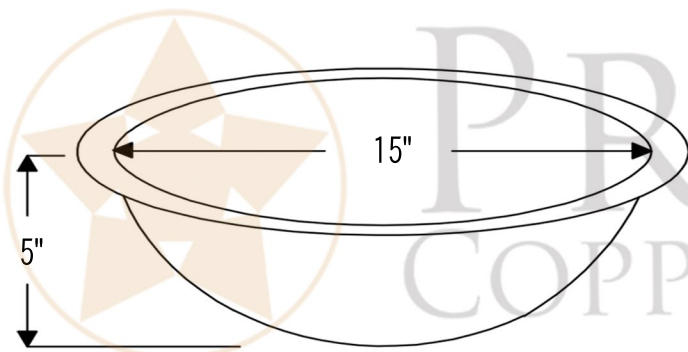

PREMIER
COPPER PRODUCTS

MODEL NUMBER: BSP5_L017FEN-P

- Description: 17" Oval Under Counter Hammered Copper Sink in Nickel
- Outer Dimension: 17" x 13" x 5"
- Inner Dimension: 15" x 11" x 5"
- Rim: 1" Flat Rim
- Drain Opening: 1.5"
- Finish: Nickel

CODE/STANDARD COMPLIANCE

* IAPMO/cUPC LISTED

THIS PRODUCT IS HAND CRAFTED, SMALL VARIANCES IN COLOR AND SIZE MAY OCCUR.
DO NOT MAKE ANY INSTALLATION CUTS UNTIL YOU RECEIVE YOUR ITEM(S).