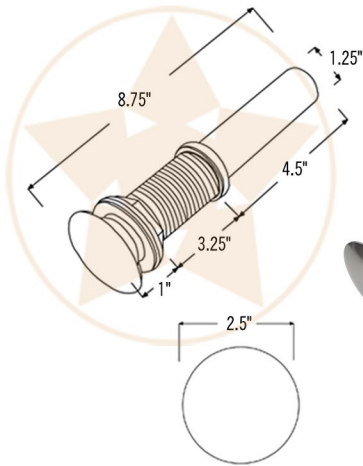

PREMIER  
COPPER PRODUCTS

MODEL NUMBER: BSP5\_L017FEN-P

- \* Description: 17" Oval Under Counter Hammered Copper Sink in Nickel
- \* Outer Dimension: 17" x 13" x 5"
- \* Inner Dimension: 15" x 11" x 5"
- \* Rim: 1" Flat Rim
- \* Drain Opening: 1.5"
- \* Finish: Nickel

CODE/STANDARD COMPLIANCE

\* IAPMO/cUPC LISTED

THIS PRODUCT IS HAND CRAFTED, SMALL VARIANCES IN COLOR AND SIZE MAY OCCUR.  
DO NOT MAKE ANY INSTALLATION CUTS UNTIL YOU RECEIVE YOUR ITEM(S).

## PACKAGE INCLUDES THE FOLLOWING ACCESSORIES:

- \* 1.5" Non-Overflow Pop-Up Bathroom Sink Drain / BN Finish (Model# D-208BN)
- \* Copper Sink Wax (Model# W900-WAX)

\* BN: Brushed Nickel

### DRAIN DETAILS (Model# D-208BN)

- \* Description: 1.5" Non-Overflow Pop-Up Bathroom Sink Drain
- \* Design: Push Up Top
- \* Upper Flange Dimension: 2"
- \* Material: Solid Brass
- \* Prop 65 Compliant