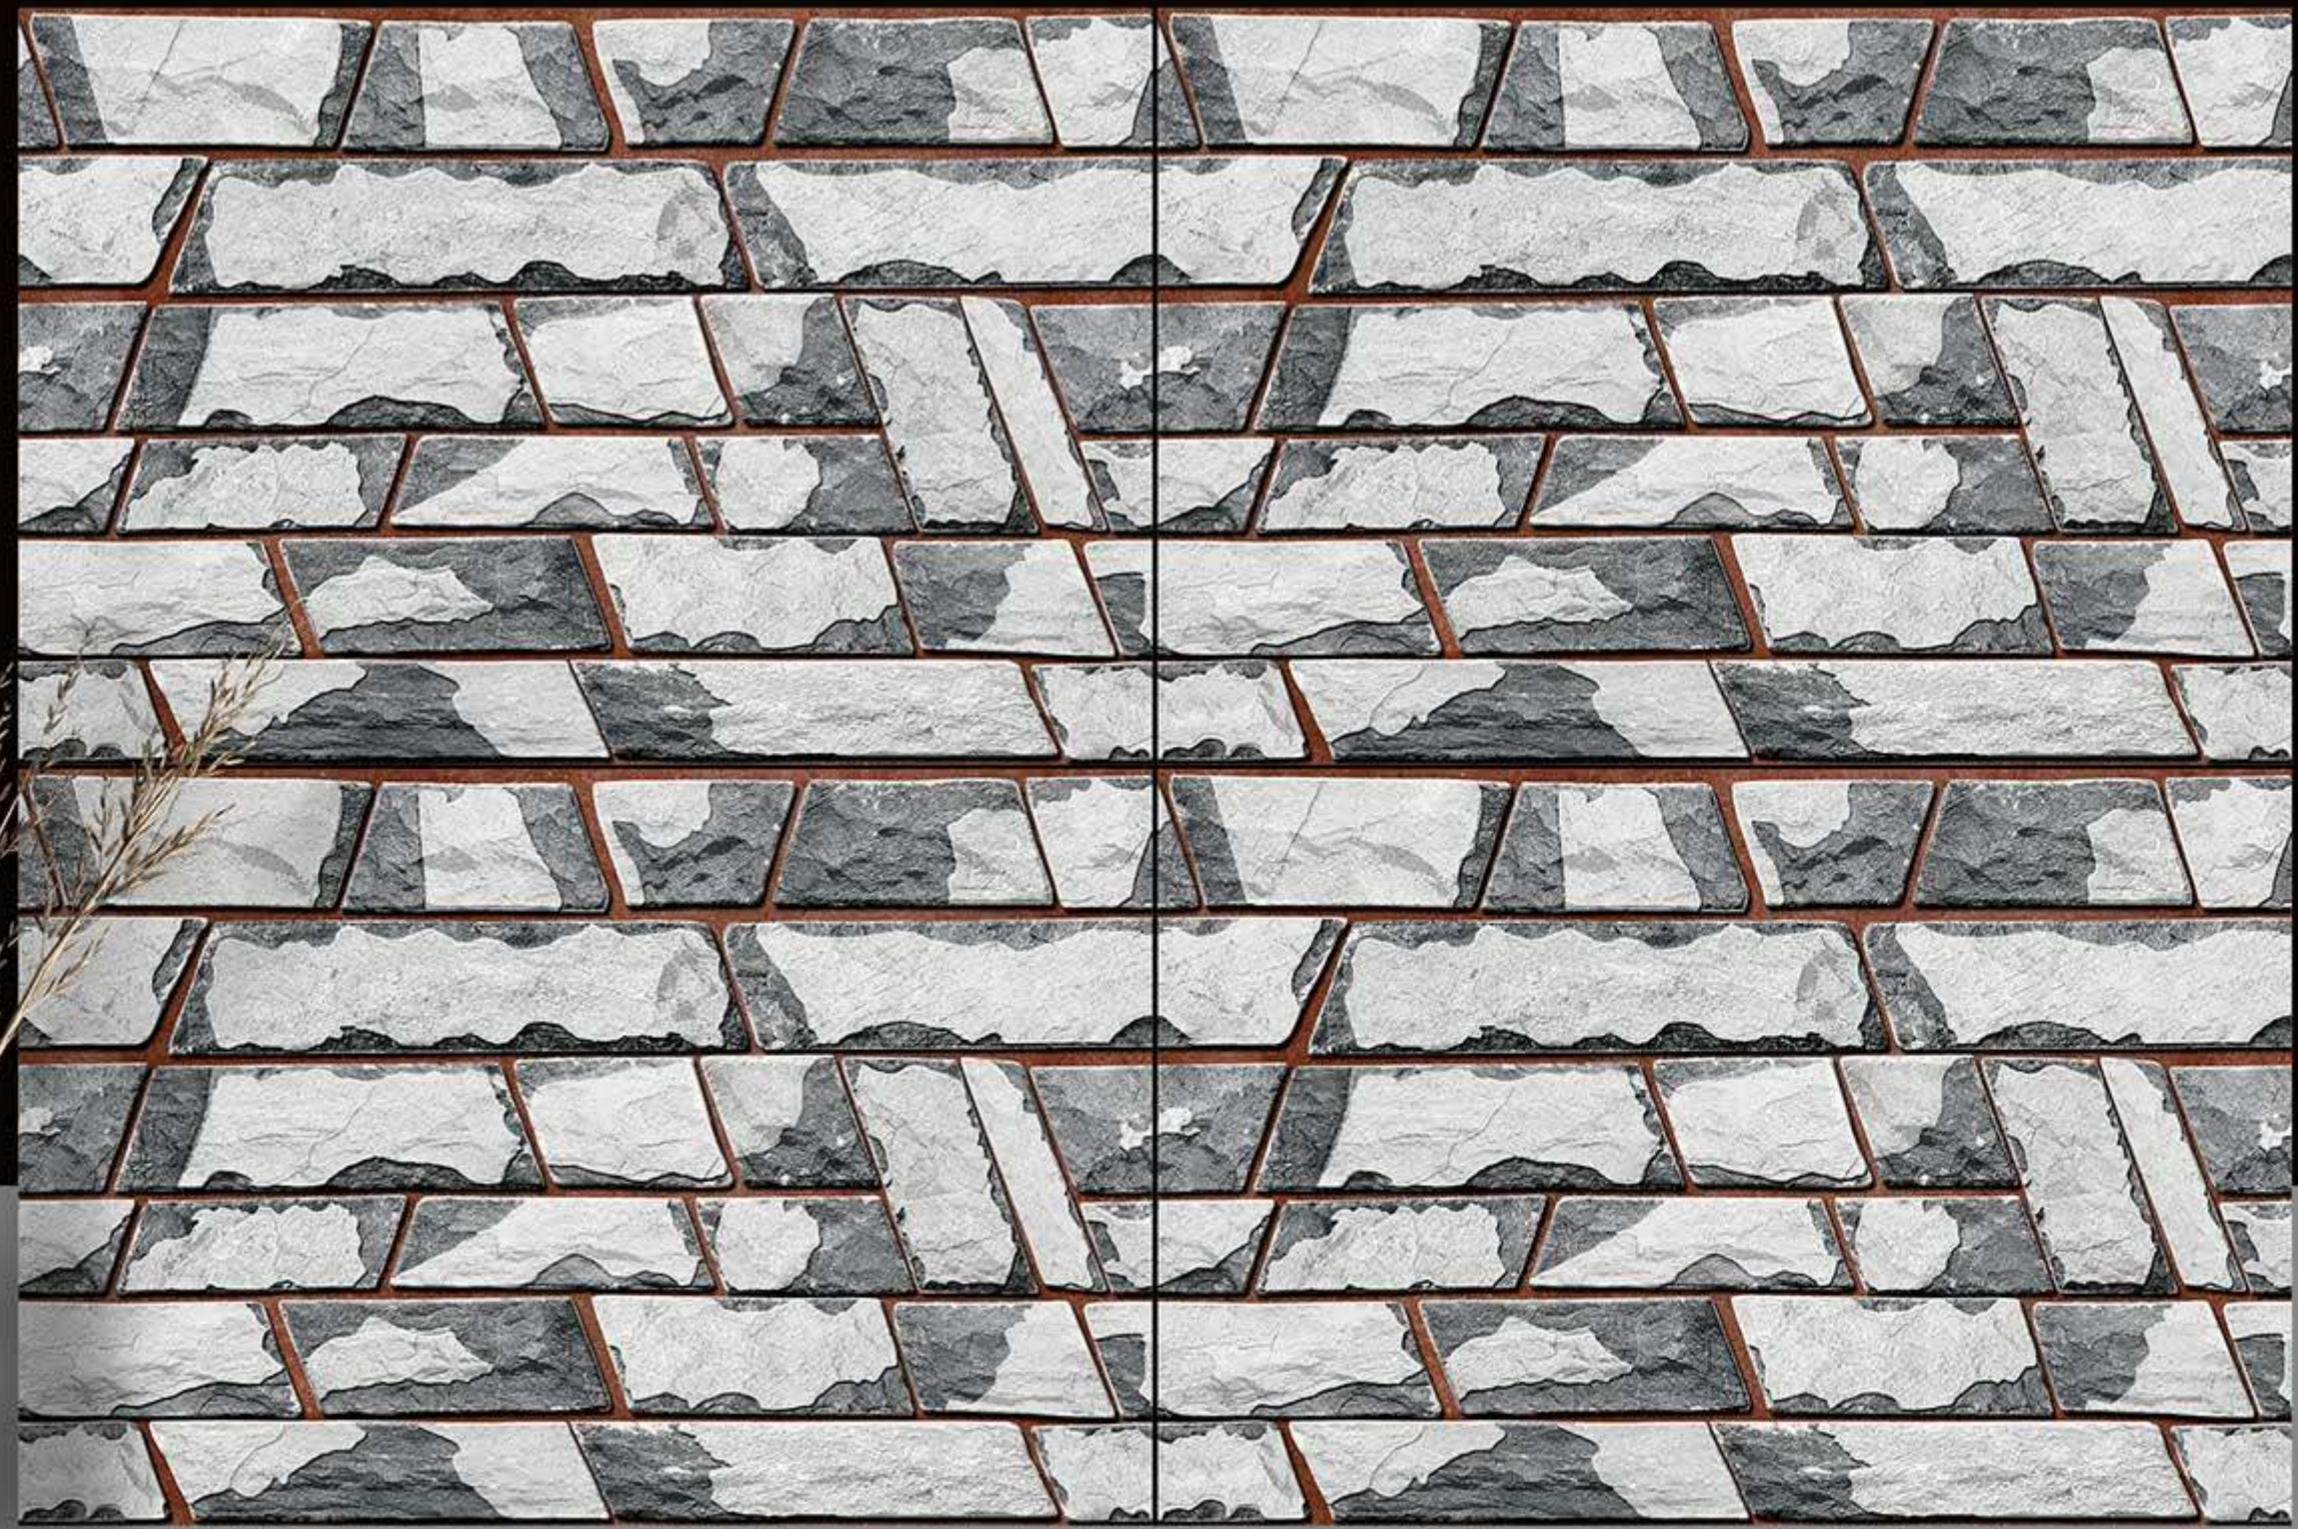

EL-4328

Digital wall tiles
450 mm x 300 mm