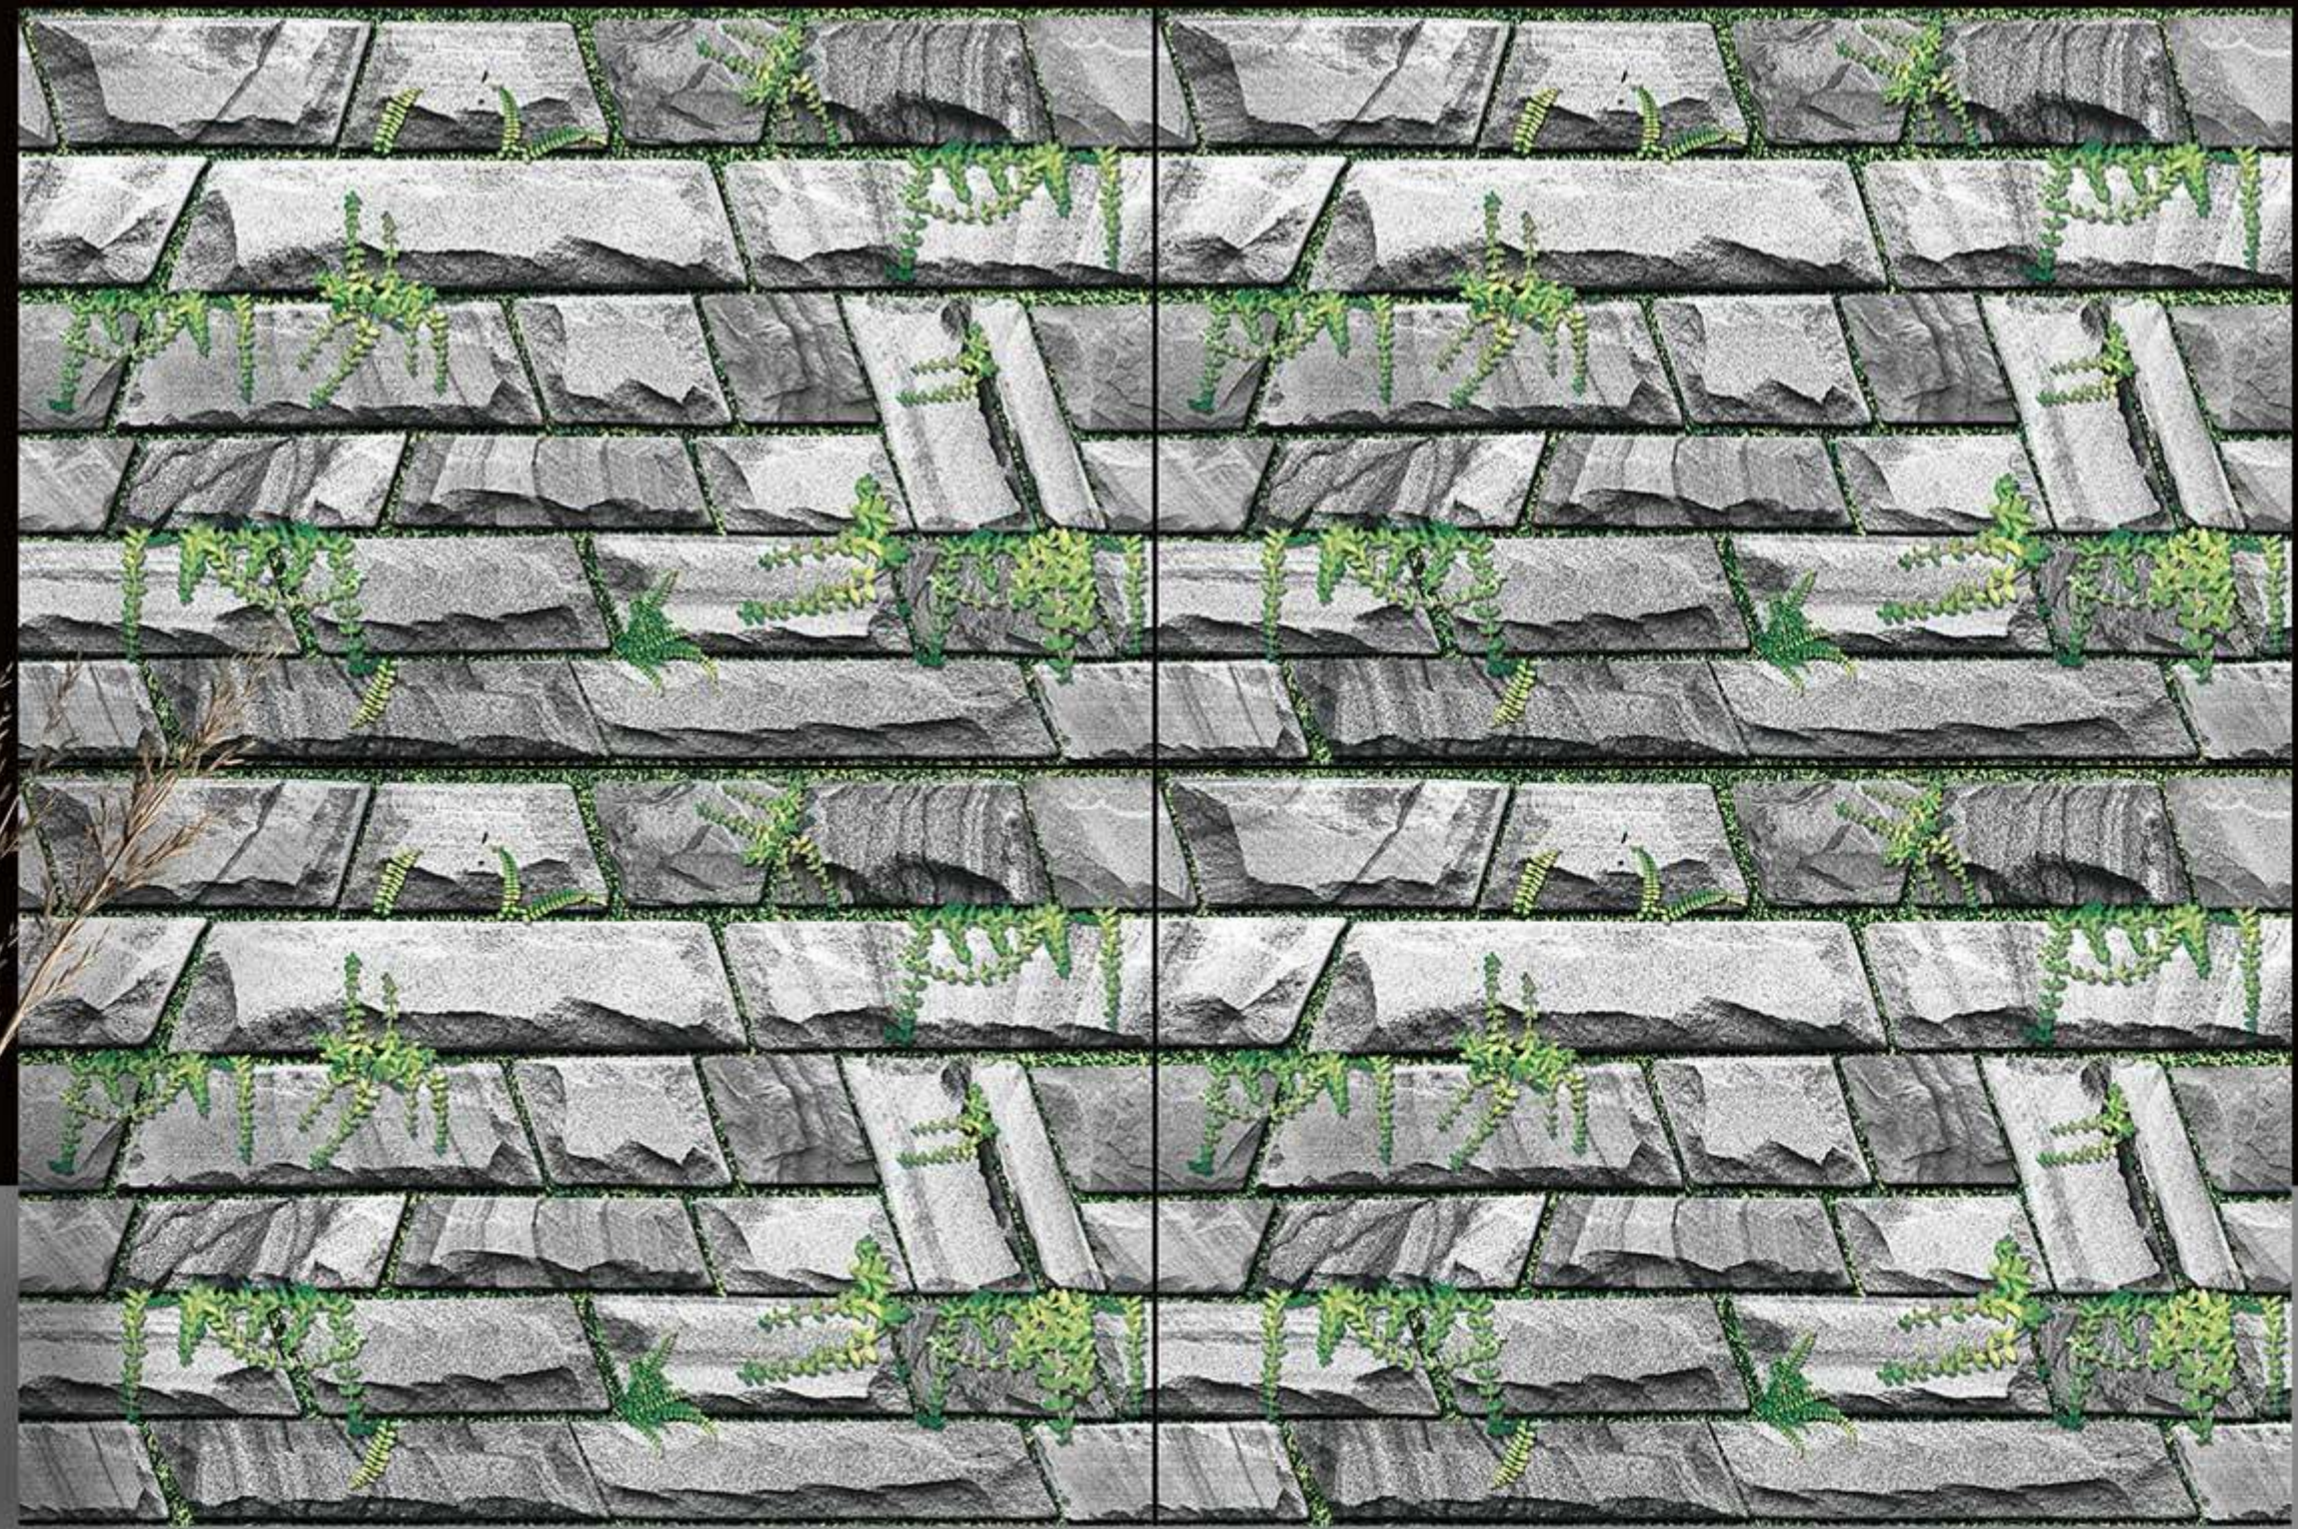

www.salonienterprise.com