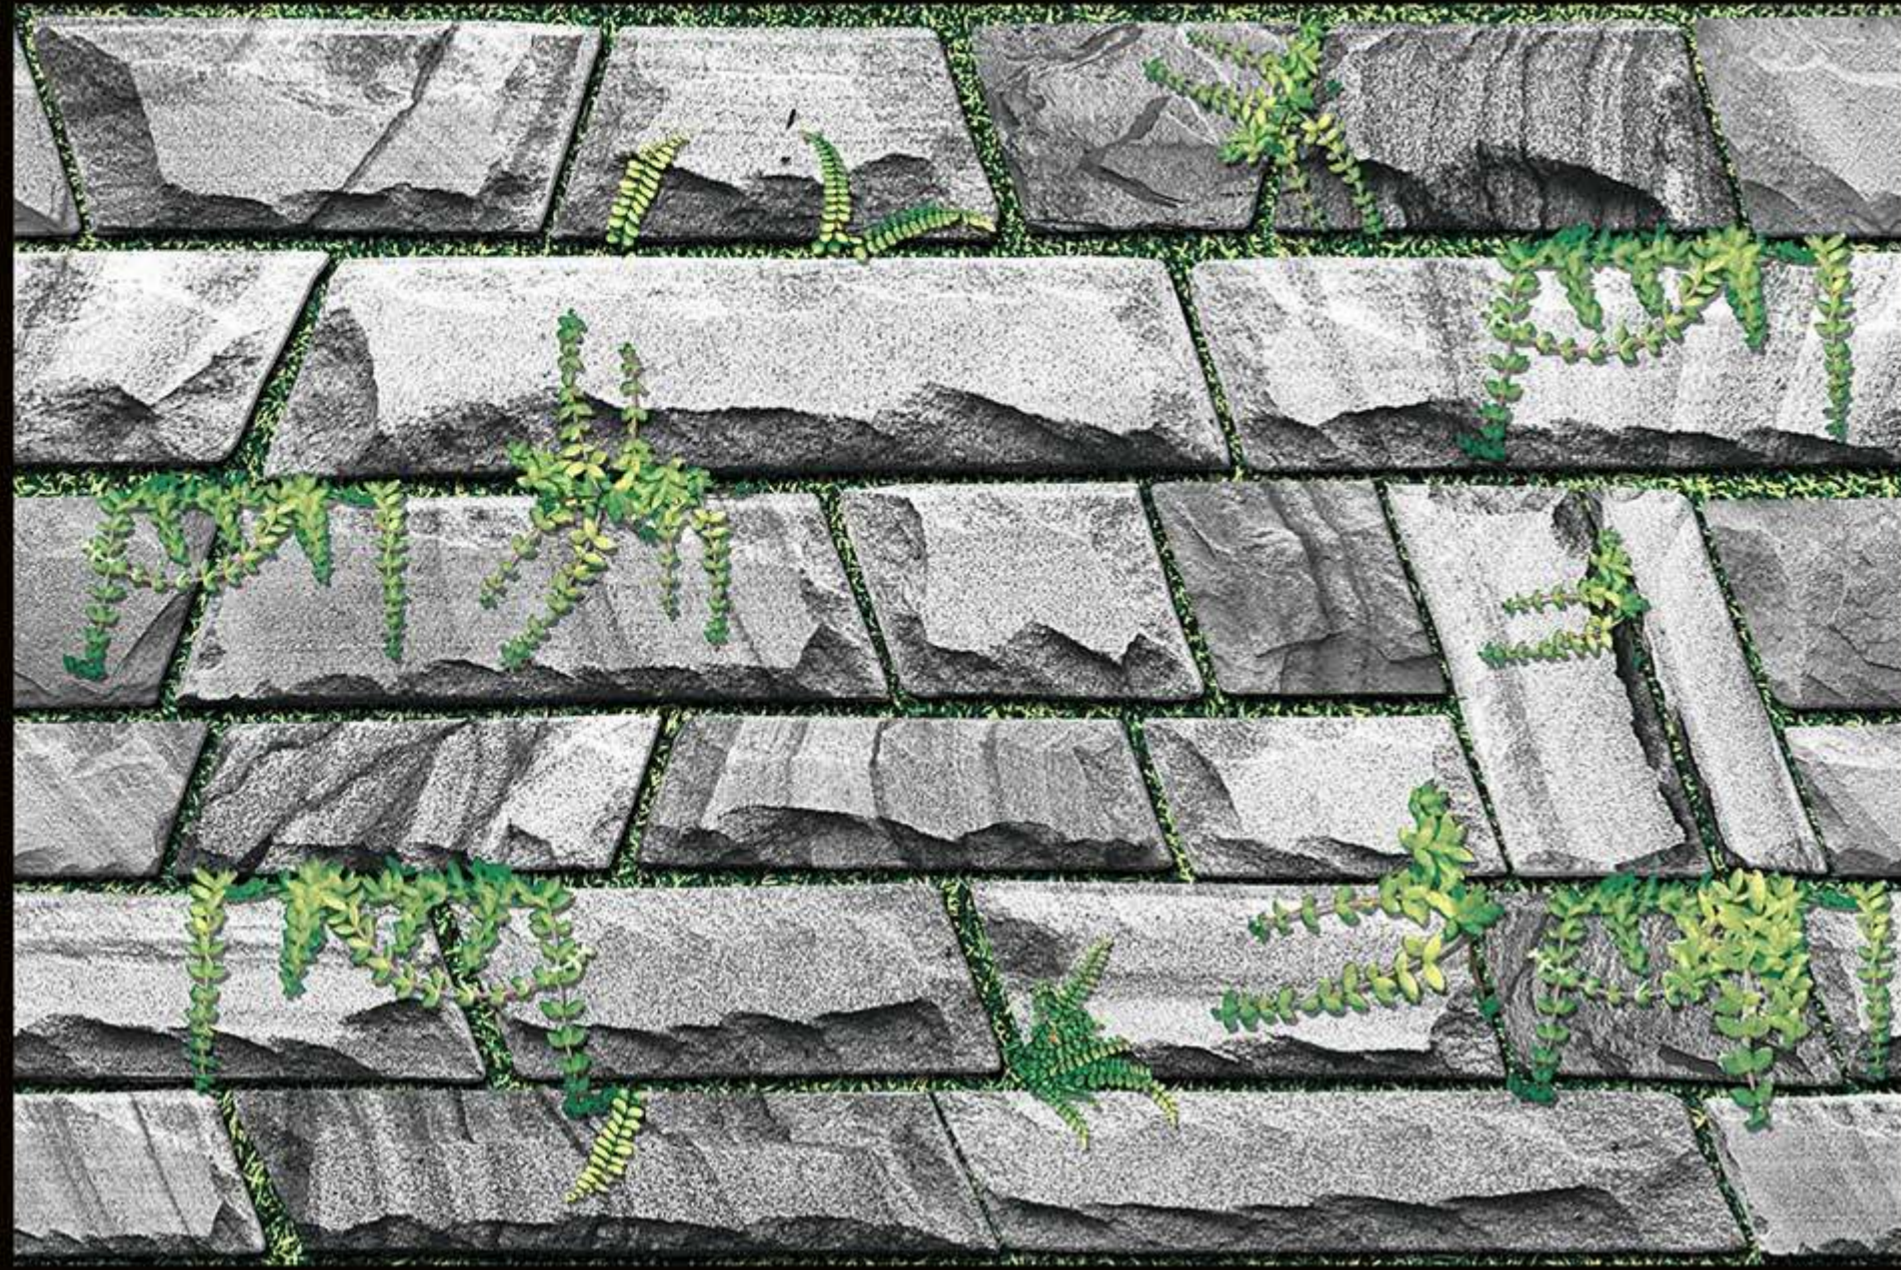

EL-4318

Digital wall tiles
450 mm x 300 mm