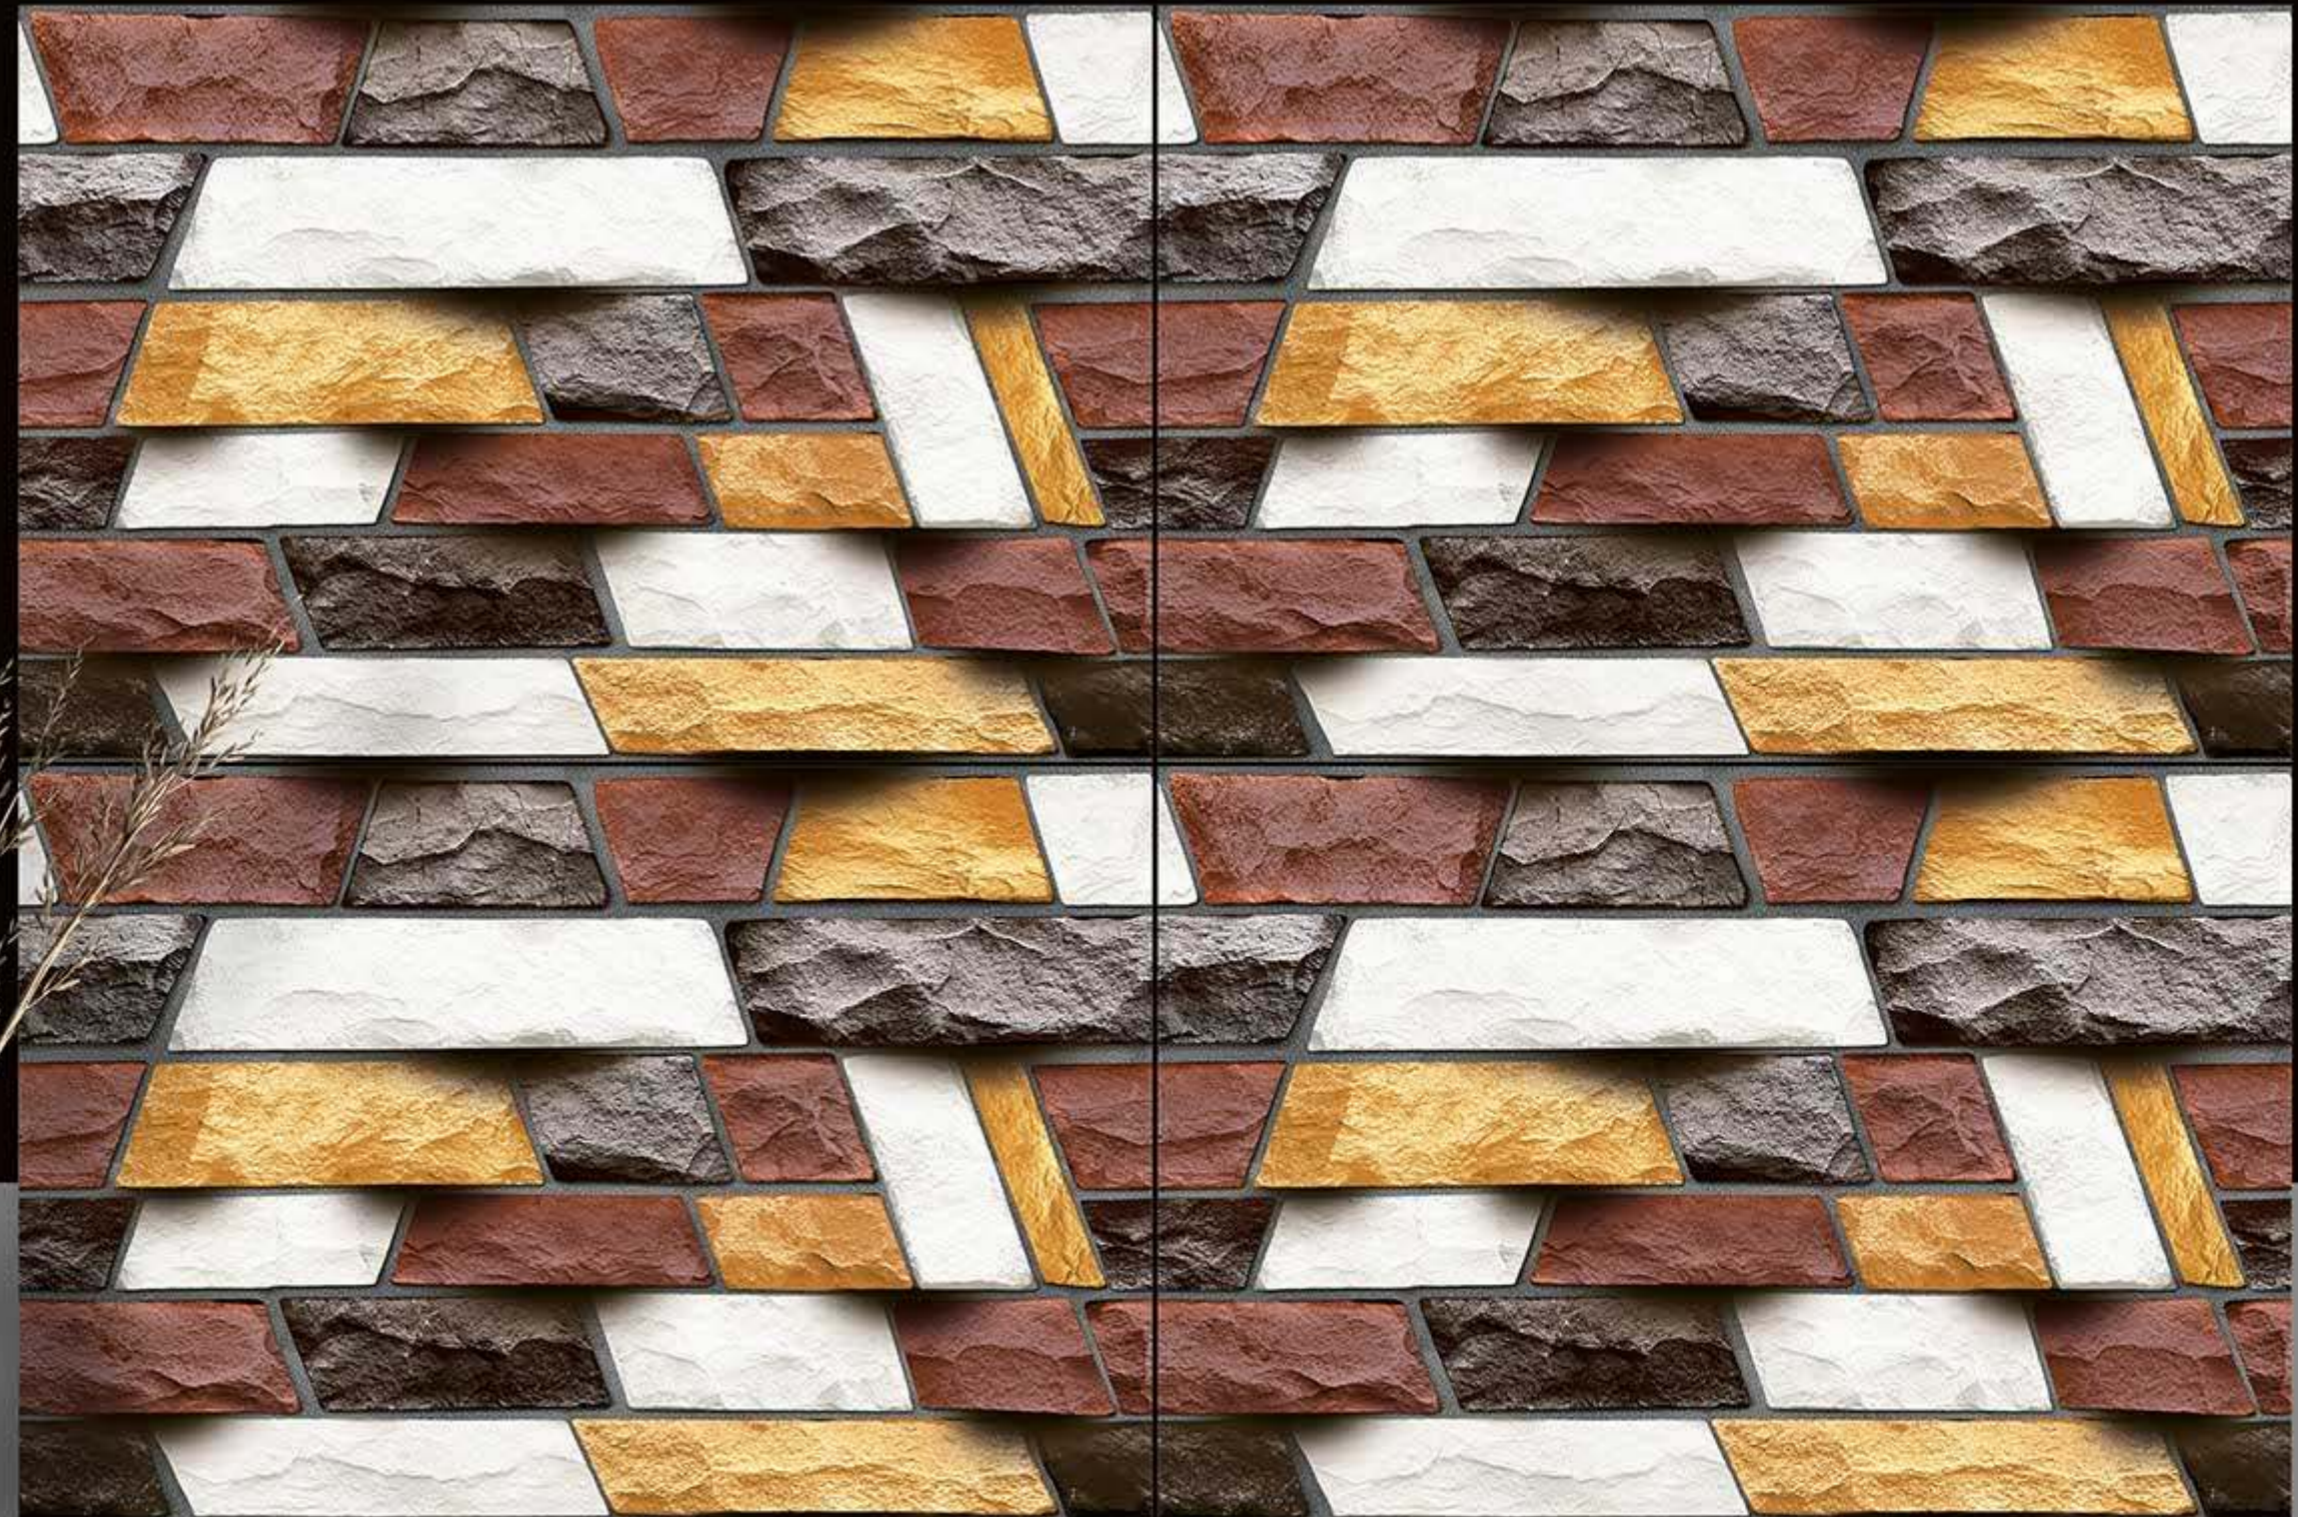

EL-4324

Digital wall tiles
450 mm x 300 mm