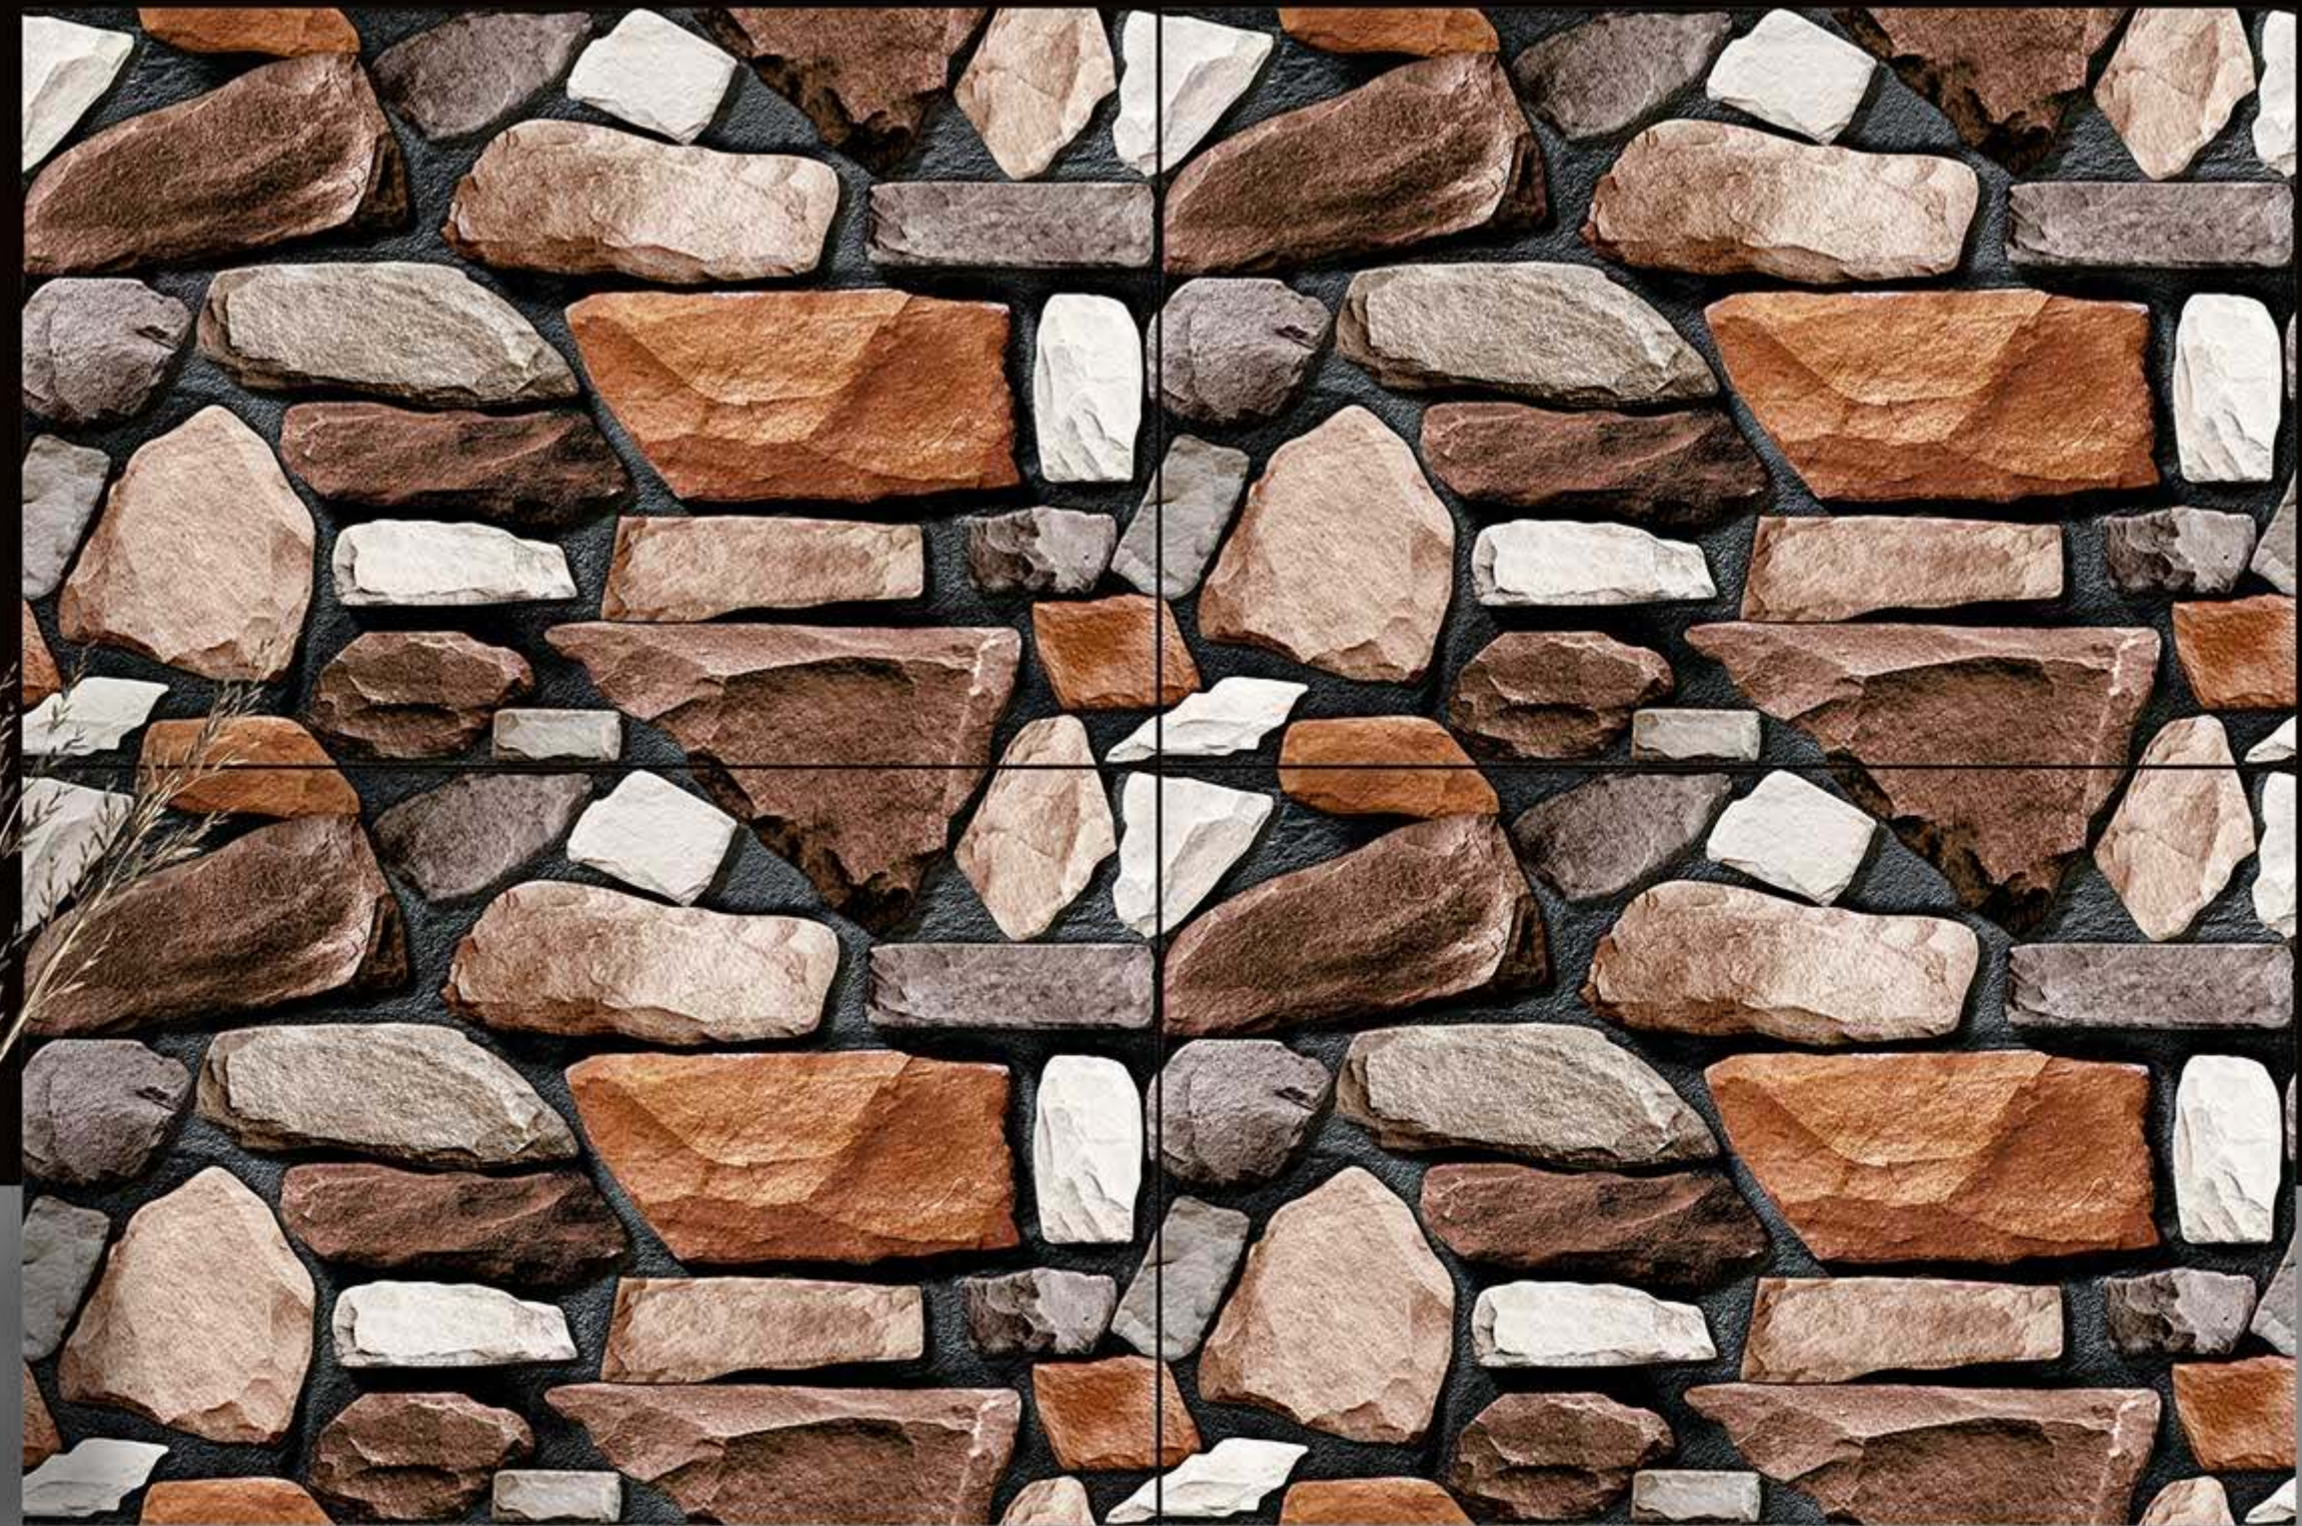

EL-4408

Digital wall tiles
450 mm x 300 mm