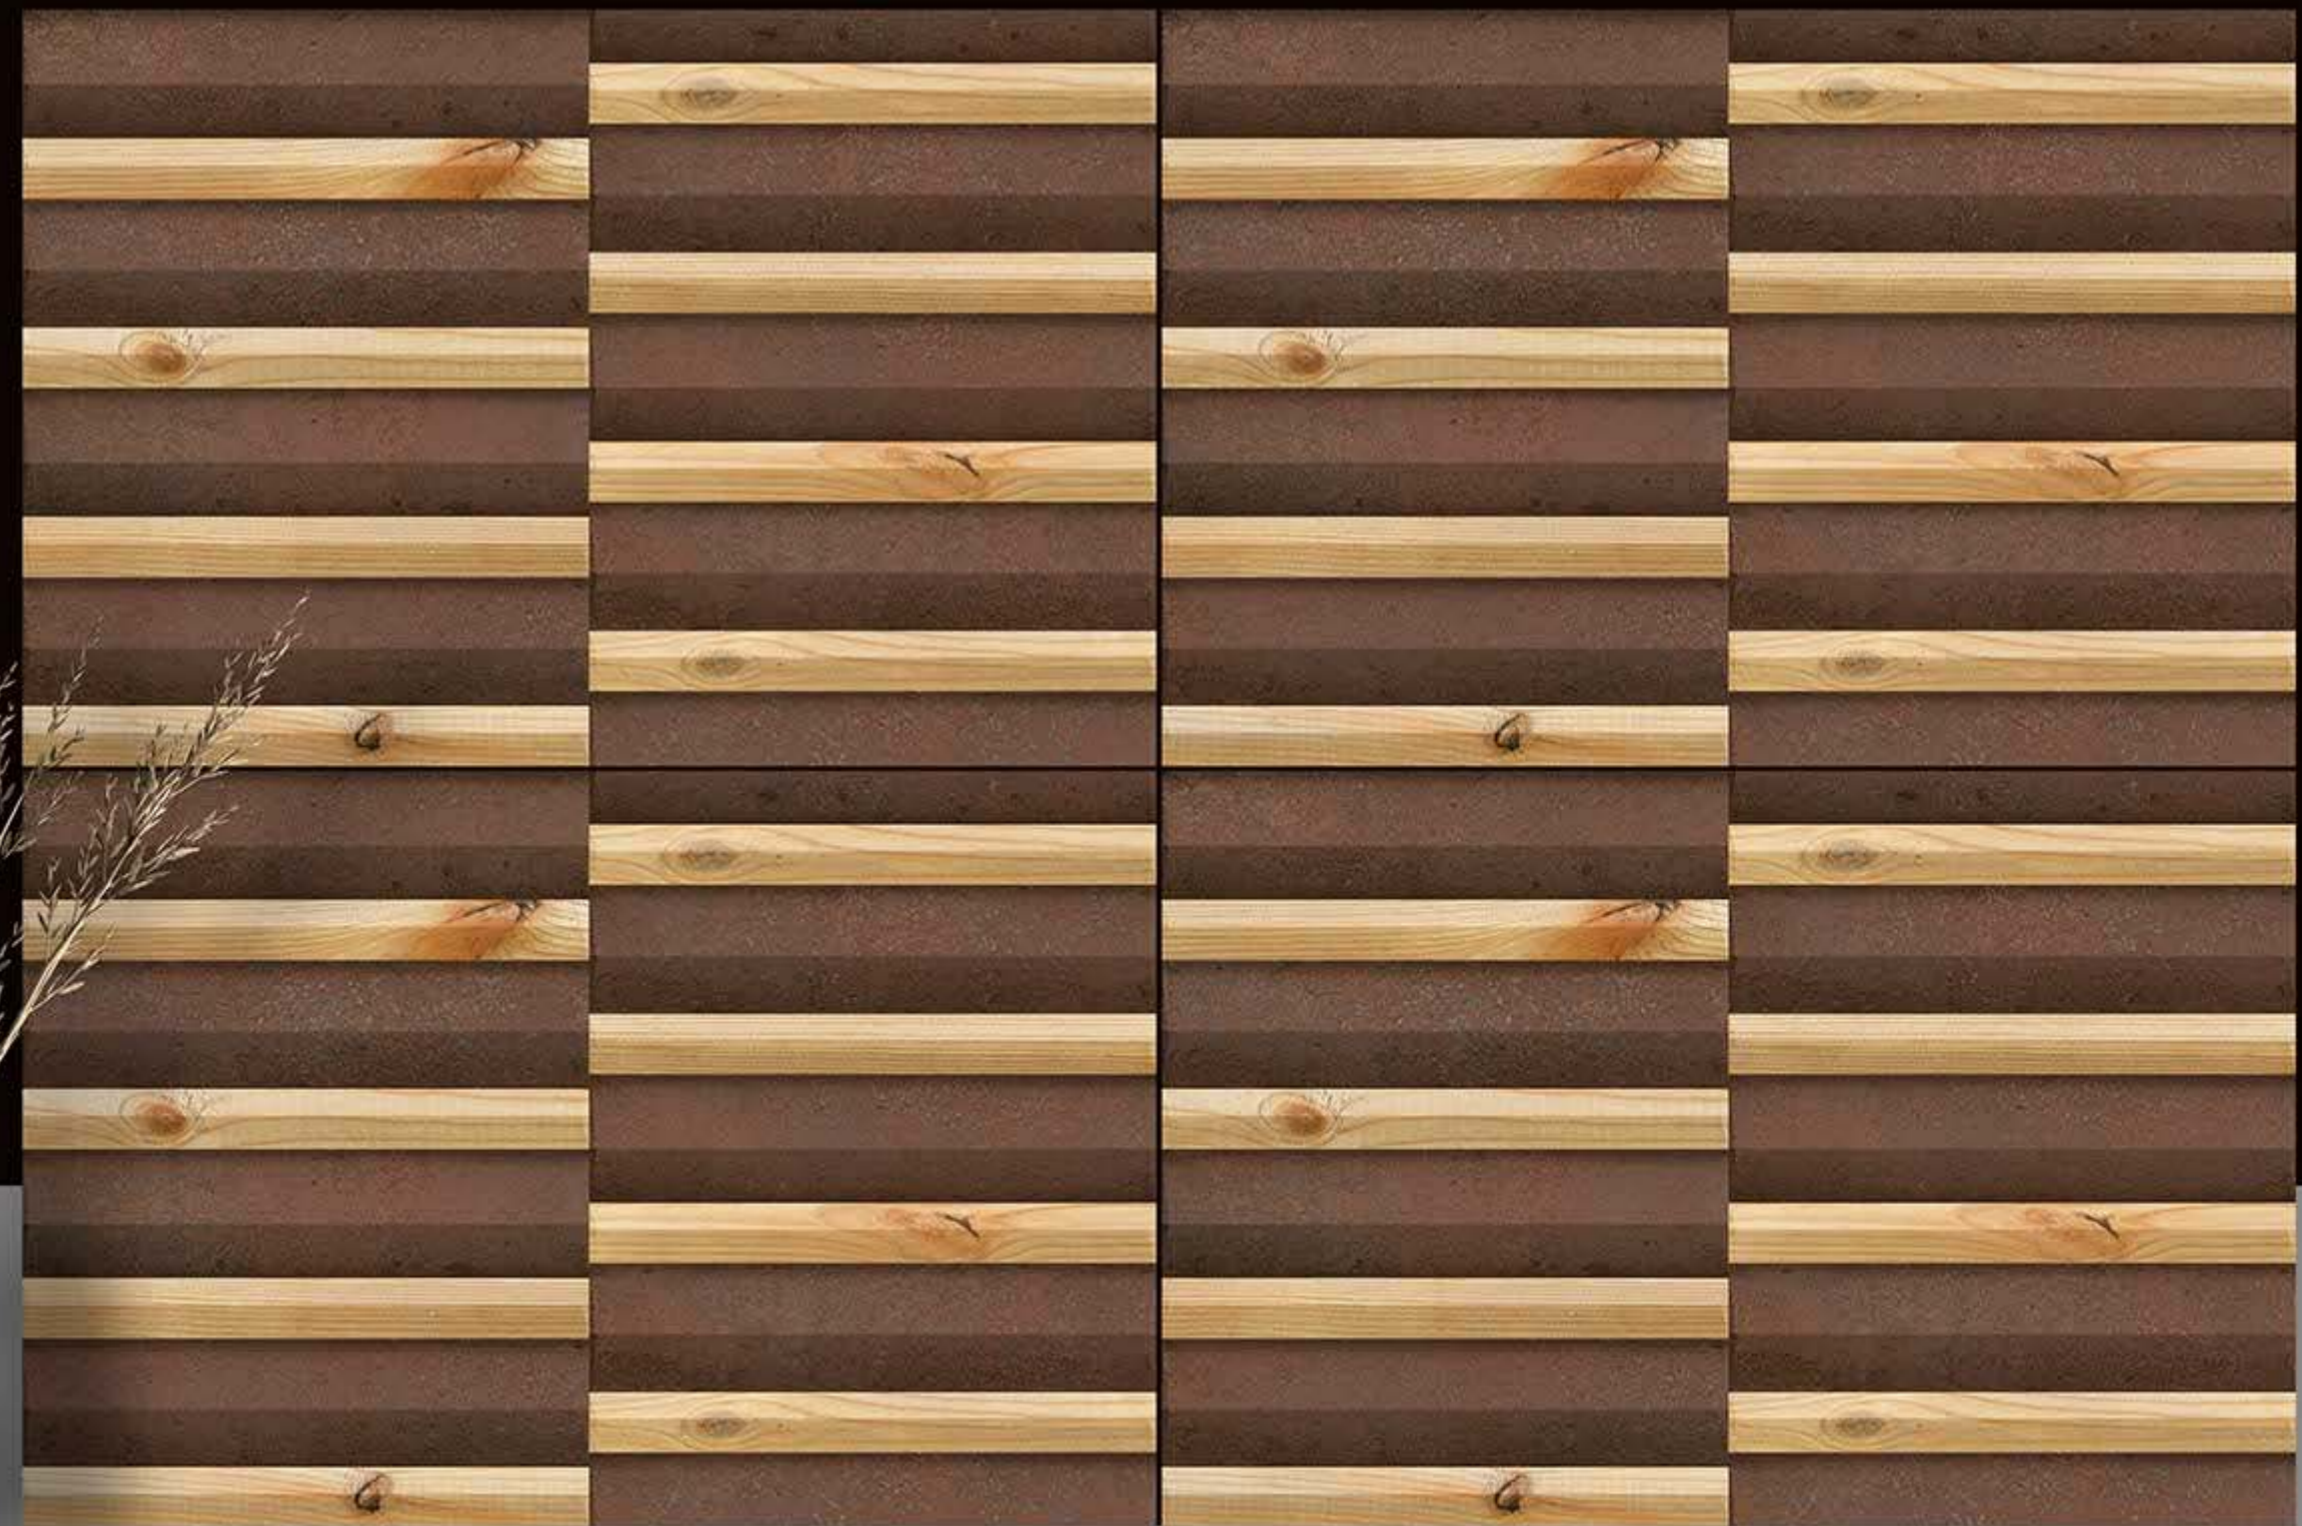

EL-4341

Digital wall tiles
450 mm x 300 mm