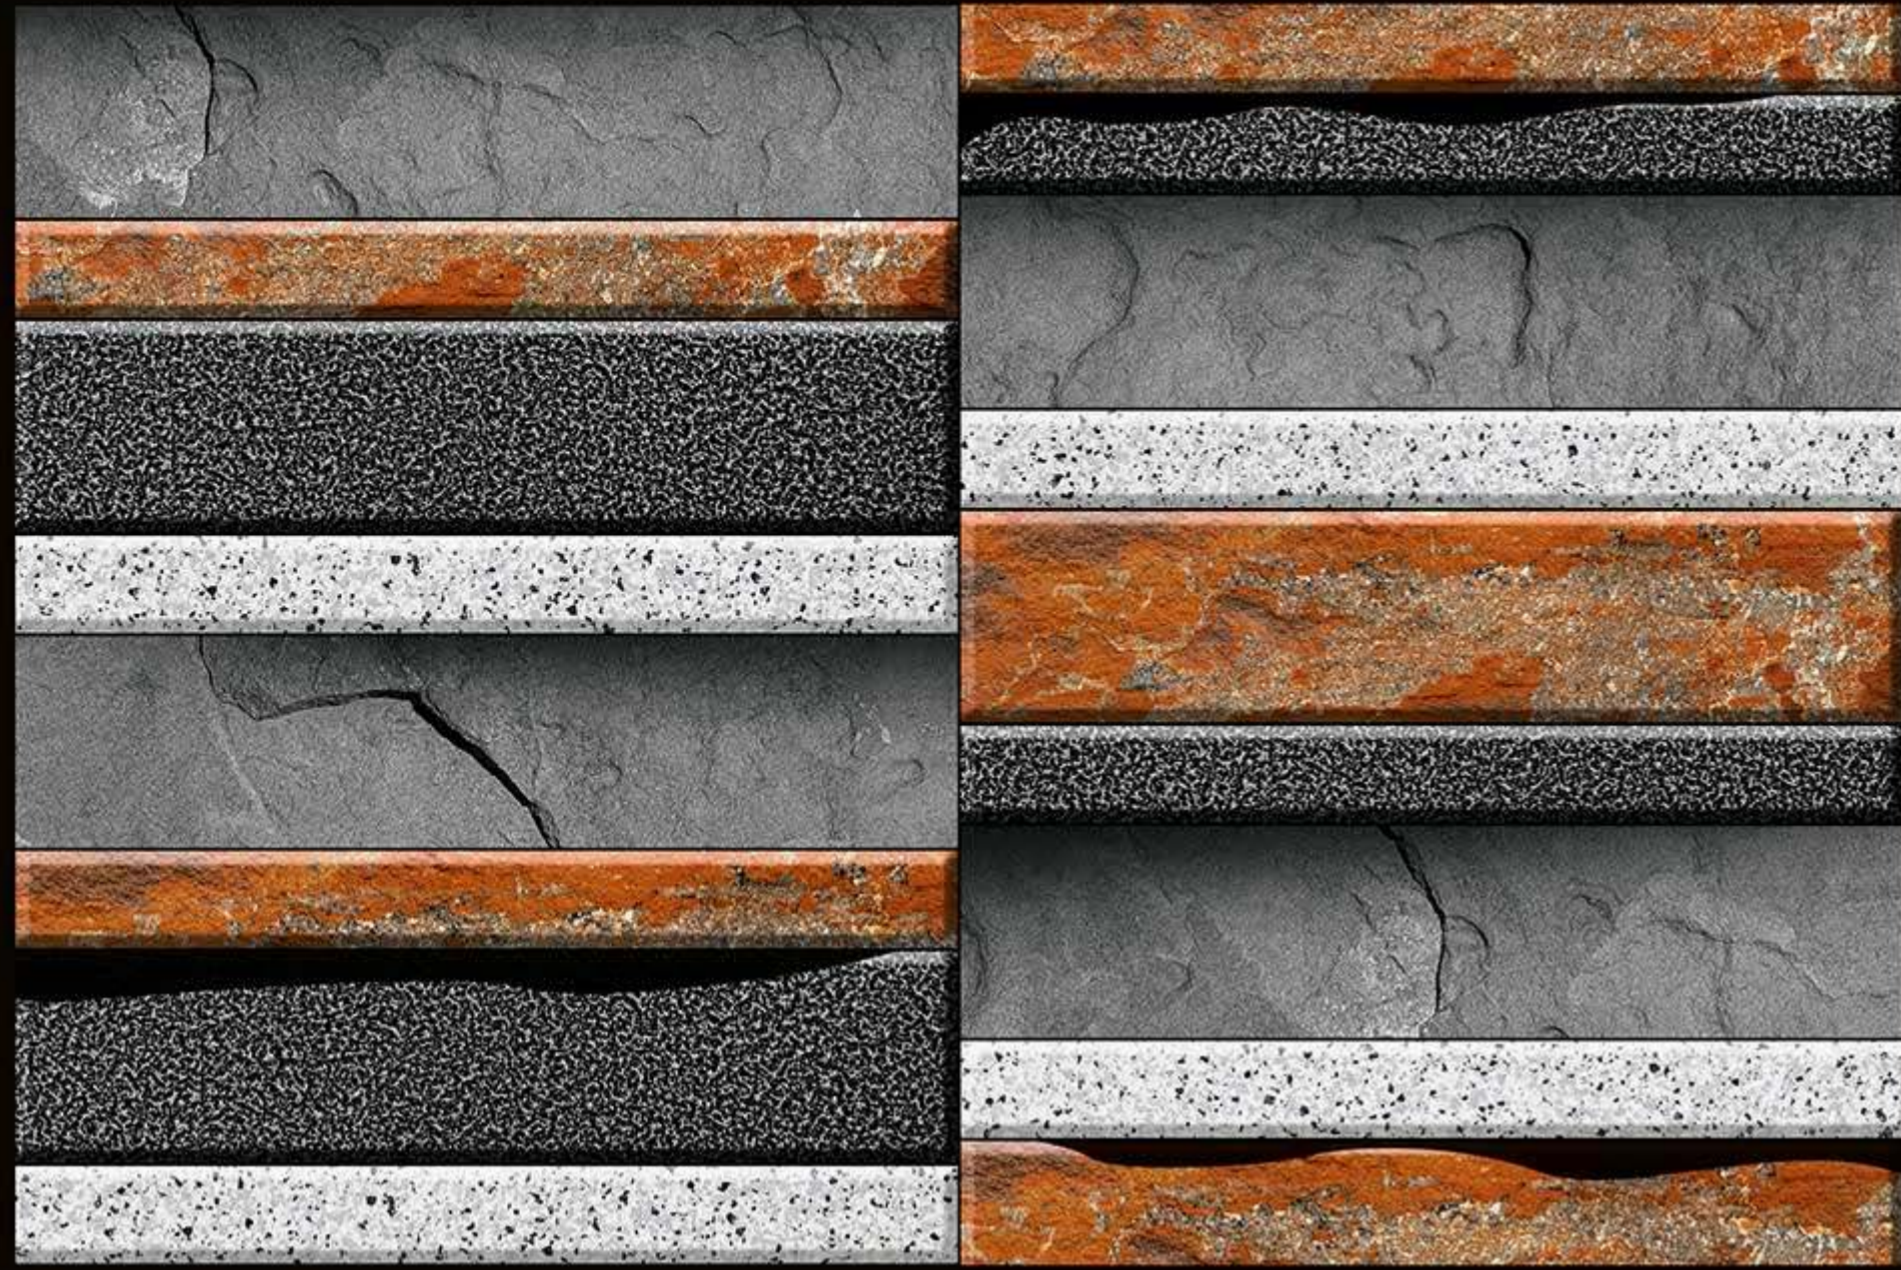

EL-4350

Digital wall tiles
450 mm x 300 mm

www.salonienterprise.com