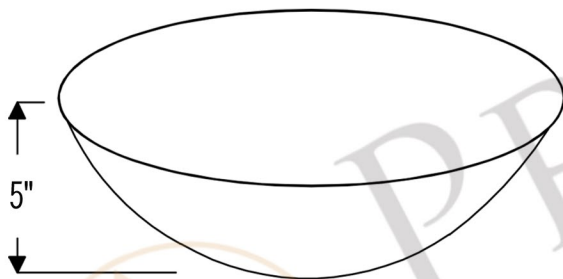

PREMIER
COPPER PRODUCTS

MODEL NUMBER: BSP5_VR15WDB-P

- Description: Round Wired Rim Vessel Hammered Copper Sink
- Outer Dimension: 15" x 5"
- Rim: 1/4" Wire Rim
- Drain Opening: 1.5"
- Finish: Oil Rubbed Bronze

CODE/STANDARD COMPLIANCE

* IAPMO/cUPC LISTED

* ORB: Oil Rubbed Bronze

THIS PRODUCT IS HAND CRAFTED, SMALL VARIANCES IN COLOR AND SIZE MAY OCCUR.
DO NOT MAKE ANY INSTALLATION CUTS UNTIL YOU RECEIVE YOUR ITEM(S).