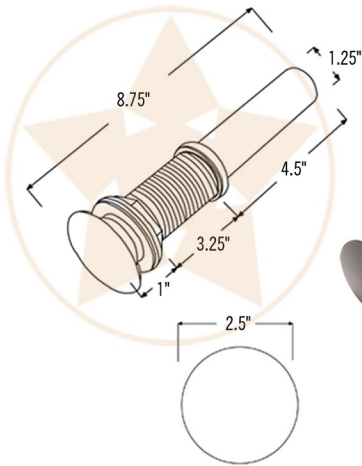

PREMIER
COPPER PRODUCTS

MODEL NUMBER: BSP5_VR15WDB-P

- * Description: Round Wired Rim Vessel Hammered Copper Sink
- * Outer Dimension: 15" x 5"
- * Rim: 1/4" Wire Rim
- * Drain Opening: 1.5"
- * Finish: Oil Rubbed Bronze

PACKAGE INCLUDES THE FOLLOWING ACCESSORIES:

- * 1.5" Non-Overflow Pop-Up Bathroom Sink Drain / ORB Finish (Model# D-208ORB)
- * Copper Sink Wax (Model# W900-WAX)
- * Neutral Cure Copper Sink Installation Silicone (Model# C900-ORB)

* ORB: Oil Rubbed Bronze

DRAIN DETAILS (Model# D-208ORB)

- * Description: 1.5" Non-Overflow Pop-Up Bathroom Sink Drain
- * Design: Push Up Top
- * Upper Flange Dimension: 2"
- * Material: Solid Brass
- * Prop 65 Compliant

SILICONE DETAILS (Model# C900-ORB)

- * Description: Neutral Cure Copper Sink Installation Silicone
- * Color: Oil Rubbed Bronze
- * Size: 4.7oz