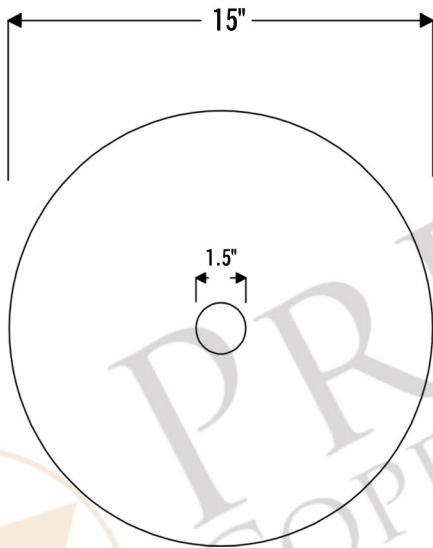

PREMIER
COPPER PRODUCTS

MODEL NUMBER: BSP5_VR15WDB-P

- Description: Round Wired Rim Vessel Hammered Copper Sink
- Outer Dimension: 15" x 5"
- Rim: 1/4" Wire Rim
- Drain Opening: 1.5"
- Finish: Oil Rubbed Bronze

CODE/STANDARD COMPLIANCE

* IAPMO/cUPC LISTED

* ORB: Oil Rubbed Bronze

THIS PRODUCT IS HAND CRAFTED, SMALL VARIANCES IN COLOR AND SIZE MAY OCCUR.
DO NOT MAKE ANY INSTALLATION CUTS UNTIL YOU RECEIVE YOUR ITEM(S).