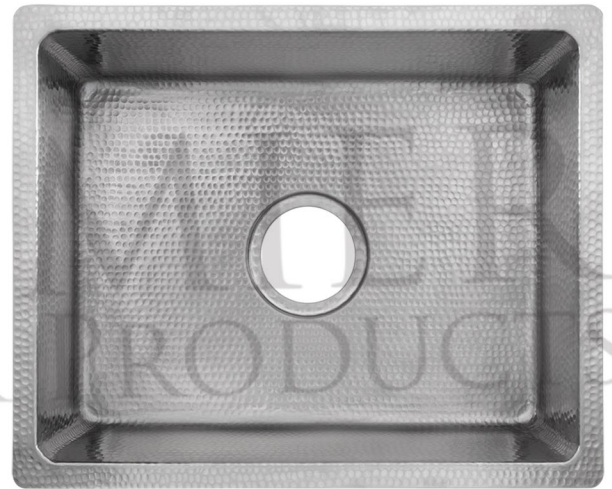

PREMIER
COPPER PRODUCTS

MODEL NUMBER: BSP5_BREC20EN-G

- Description: 20" Hammered Copper Kitchen/Bar/Prep Single Basin Sink in Nickel
- Outer Dimension: 20" x 16" x 8"
- Inner Dimension: 18" x 14" x 8"
- Rim: 1"
- Drain Opening: 3.5"
- Finish: Nickel

CODE/STANDARD COMPLIANCE

* IAPMO/cUPC LISTED

THIS PRODUCTS IS HAND CRAFTED, SMALL VARIANCES IN COLOR AND SIZE MAY OCCUR.
DO NOT MAKE ANY INSTALLATION CUTS UNTIL YOU RECEIVE YOUR ITEM(S).