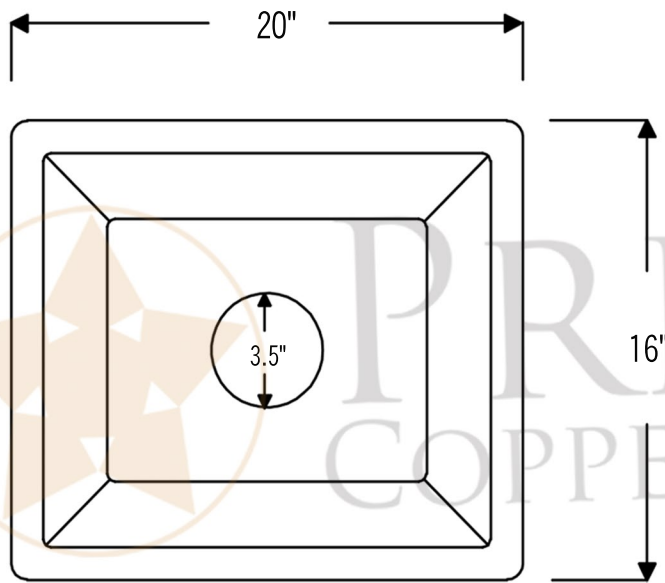

PREMIER
COPPER PRODUCTS

MODEL NUMBER: BSP5_BREC20EN-G

- Description: 20" Hammered Copper Kitchen/Bar/Prep Single Basin Sink in Nickel
- Outer Dimension: 20" x 16" x 8"
- Inner Dimension: 18" x 14" x 8"
- Rim: 1"
- Drain Opening: 3.5"
- Finish: Nickel

CODE/STANDARD COMPLIANCE

* IAPMO/cUPC LISTED

THIS PRODUCTS IS HAND CRAFTED, SMALL VARIANCES IN COLOR AND SIZE MAY OCCUR.
DO NOT MAKE ANY INSTALLATION CUTS UNTIL YOU RECEIVE YOUR ITEM(S).