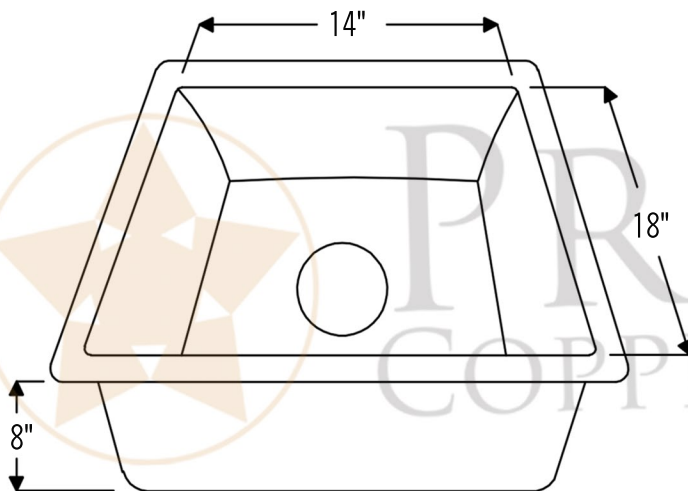

PREMIER  
COPPER PRODUCTS

MODEL NUMBER: BSP5\_BREC20EN-G

- \* Description: 20" Hammered Copper Kitchen/Bar/Prep Single Basin Sink in Nickel
- \* Outer Dimension: 20" x 16" x 8"
- \* Inner Dimension: 18" x 14" x 8"
- \* Rim: 1"
- \* Drain Opening: 3.5"
- \* Finish: Nickel

CODE/STANDARD COMPLIANCE

\* IAPMO/cUPC LISTED

THIS PRODUCTS IS HAND CRAFTED, SMALL VARIANCES IN COLOR AND SIZE MAY OCCUR.  
DO NOT MAKE ANY INSTALLATION CUTS UNTIL YOU RECEIVE YOUR ITEM(S).

### DRAIN DETAILS (Model# D-130BN)

- \* Description: 3.5" Garbage Disposal Drain
- \* Upper Flange Dimension: 4.5"
- \* Material: Solid Brass
- \* Prop 65 Compliant