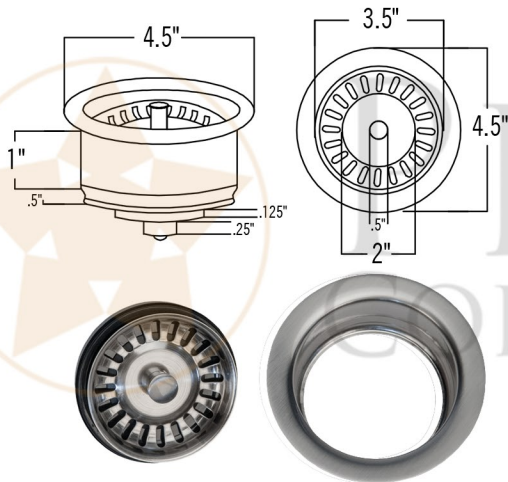

PREMIER  
COPPER PRODUCTS

MODEL NUMBER: BSP5\_BREC20EN-G

- \* Description: 20" Hammered Copper Kitchen/Bar/Prep Single Basin Sink in Nickel
- \* Outer Dimension: 20" x 16" x 8"
- \* Inner Dimension: 18" x 14" x 8"
- \* Rim: 1"
- \* Drain Opening: 3.5"
- \* Finish: Nickel

CODE/STANDARD COMPLIANCE

\* IAPMO/cUPC LISTED

THIS PRODUCTS IS HAND CRAFTED, SMALL VARIANCES IN COLOR AND SIZE MAY OCCUR.  
DO NOT MAKE ANY INSTALLATION CUTS UNTIL YOU RECEIVE YOUR ITEM(S).

## PACKAGE INCLUDES THE FOLLOWING ACCESSORIES:

- \* 3.5" Deluxe Garbage Disposal Drain w/ Basket / BN Finish (Model# D-130BN)
- \* Copper Sink Wax (Model# W900-WAX)

\* BN: Brushed Nickel

### DRAIN DETAILS (Model# D-130BN)

- \* Description: 3.5" Garbage Disposal Drain
- \* Upper Flange Dimension: 4.5"
- \* Material: Solid Brass
- \* Prop 65 Compliant