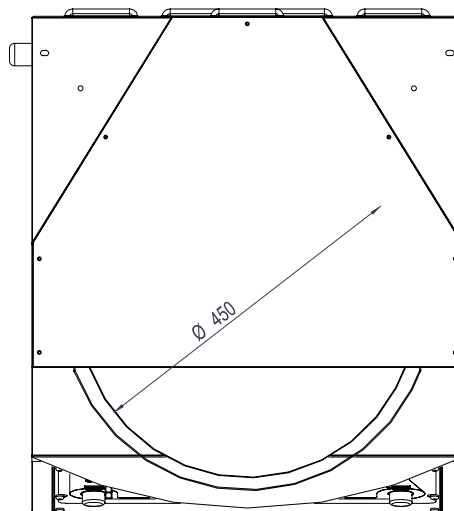

DIMENSIONS

External Width	570mm
External Depth	670mm
External Height	775mm
Plate Size	Ø 450

Phone: 1800 183 818 Email: support@thegoodlady.com.au
Website: www.thegoodlady.com.au

DEVIL 45

4FD4504

FRONT

SIDE

TOP