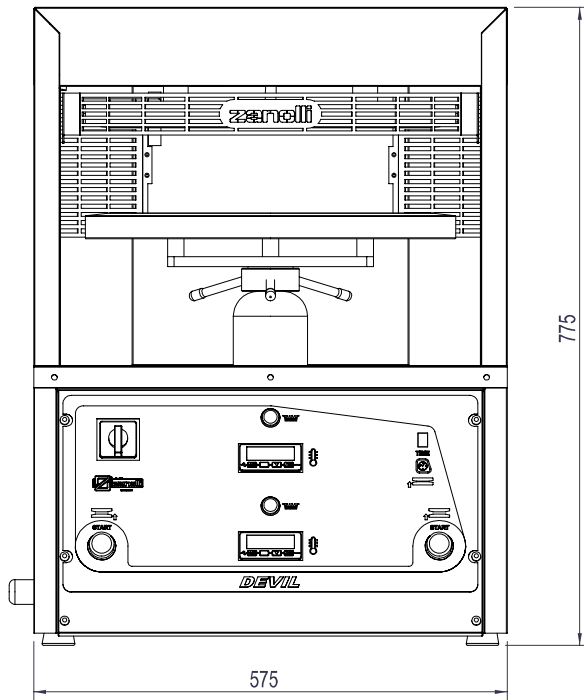

DEVIL 45 - PIZZA FORMING MACHINES

4FD4504

Main Features

- Stainless steel construction
- Heated elements
- Non-stick cast iron plates with thick chrome plating to prevent sticking
- Top and bottom thermostats
- Timer to regulate compression time
- Plate size: 45 cm / 17.7 inch diameter
- Press up to 400 per hour

SPECIFICATIONS

Voltage	400 volts, 3N 50Hz, 12.6Amps
Power	5600 Watts
Power Breakdown -	
Heating Element Power	2 x 2500watts
Motor Power	600 watts
Plug Supplied	No, lead only
Cable Length	2m
Weight	127 kg
Dough Weight	100g - 500g
Upper/lower plate	450mm
Noise level	<70 decibel
Ambient Temp	0-40°C
Max humidity	95% without condensation
Warranty	4 Year Warranty (2 yr Labour 4 yr Parts)

DIMENSIONS

External Width	570mm
External Depth	670mm
External Height	775mm
Plate Size	Ø 450

Phone: 1800 183 818 Email: support@thegoodlady.com.au
Website: www.thegoodlady.com.au

DEVIL 45

4FD4504

FRONT

SIDE

TOP