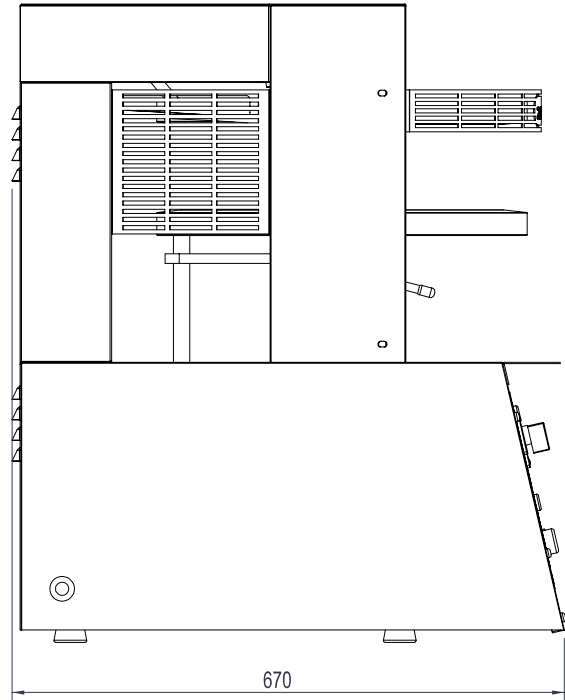

SPECIFICATIONS

Voltage	400 volts, 3N 50Hz, 12.6Amps
Power	5600 Watts
Power Breakdown -	
Heating Element Power	2 x 2500watts
Motor Power	600 watts
Plug Supplied	No, lead only
Cable Length	2m
Weight	127 kg
Dough Weight	100g - 500g
Upper/lower plate	450mm
Noise level	<70 decibel
Ambient Temp	0-40°C
Max humidity	95% without condensation
Warranty	4 Year Warranty (2 yr Labour 4 yr Parts)

DIMENSIONS

External Width	570mm
External Depth	670mm
External Height	775mm
Plate Size	Ø 450

Phone: 1800 183 818 Email: support@thegoodlady.com.au
Website: www.thegoodlady.com.au

DEVIL 45

4FD4504

FRONT

SIDE

TOP