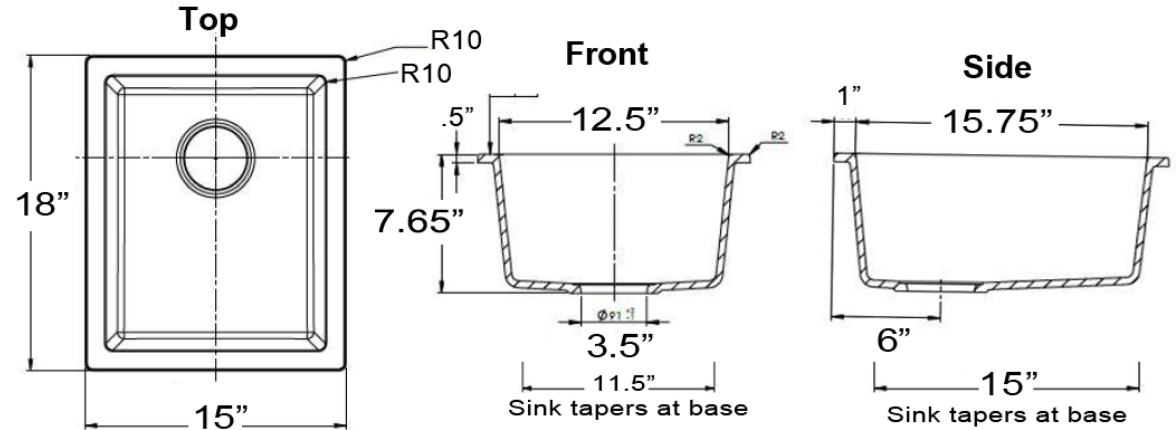

Rockport Collection

15" x 18" Dualmount
Granite Composite Bar/Prep Sink

model:

PR1815-W

Nantucket
S I N K S

www.NantucketSinksUSA.com
info@nantucketsinksusa.com

OVERALL DIMENSIONS	INTERIOR BOWL	EXTERIOR HEIGHT	INTERIOR DEPTH	DRAIN DIMENSIONS
15"W x 18"L Top 11.5"W x 15"L Base	12.5"W x 15.75"L	7.65"	7"	3.5"