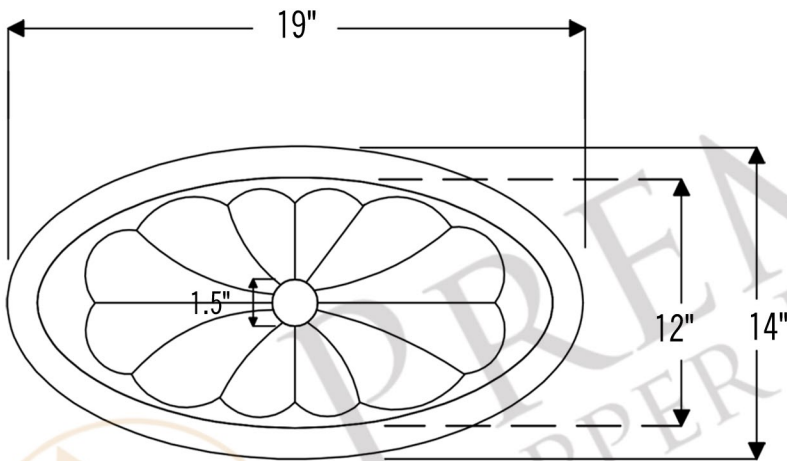

PREMIER
COPPER PRODUCTS

MODEL NUMBER: BSP5_LO19RSBDB-P

- Description: Oval Sunburst Self Rimming Hammered Copper Sink
- Outer Dimension: 19" x 14" x 6"
- Inner Dimension: 17" x 12" x 6"
- Rim: 1"
- Drain Opening: 1.5"
- Finish: Oil Rubbed Bronze
- Design: Sunburst

CODE/STANDARD COMPLIANCE

* IAPMO/cUPC LISTED

* ORB: Oil Rubbed Bronze

THIS PRODUCT IS HAND CRAFTED, SMALL VARIANCES IN COLOR AND SIZE MAY OCCUR.
DO NOT MAKE ANY INSTALLATION CUTS UNTIL YOU RECEIVE YOUR ITEM(S).