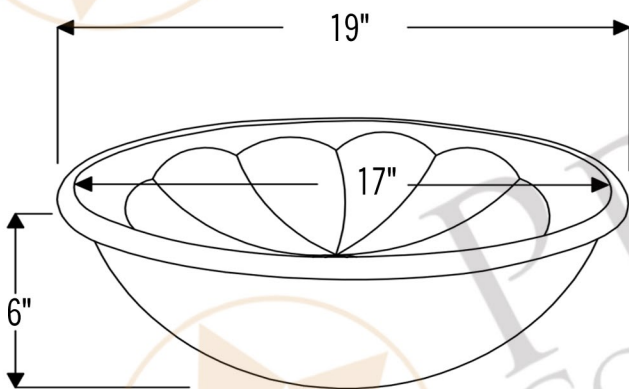

PREMIER
COPPER PRODUCTS

MODEL NUMBER: BSP5_LO19RSBDB-P

- Description: Oval Sunburst Self Rimming Hammered Copper Sink
- Outer Dimension: 19" x 14" x 6"
- Inner Dimension: 17" x 12" x 6"
- Rim: 1"
- Drain Opening: 1.5"
- Finish: Oil Rubbed Bronze
- Design: Sunburst

CODE/STANDARD COMPLIANCE

* IAPMO/cUPC LISTED

* ORB: Oil Rubbed Bronze

THIS PRODUCT IS HAND CRAFTED, SMALL VARIANCES IN COLOR AND SIZE MAY OCCUR.
DO NOT MAKE ANY INSTALLATION CUTS UNTIL YOU RECEIVE YOUR ITEM(S).