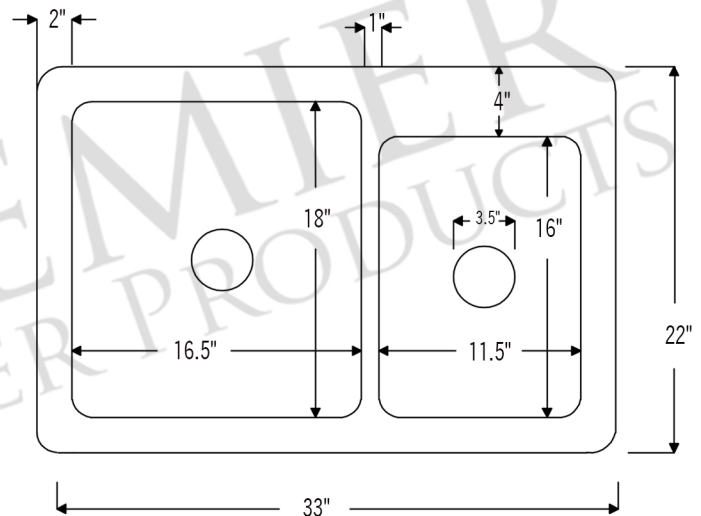

PACKAGE INCLUDES THE FOLLOWING ITEMS:

- * 33" Hammered Copper Kitchen 60/40 Double Basin Sink / ORB Finish (Model# K60DB33229)
- * 3.5" Garbage Disposal Drain w/ Basket / ORB Finish (Model# D-130ORB)
- * 3.5" Kitchen Basket Strainer Drain / ORB Finish (Model# D-132ORB)
- * Oil Rubbed Bronze Installation Silicone (Model# C900-ORB)
- * Copper Sink Wax (Model# W900-WAX)

* ORB: Oil Rubbed Bronze

SINK DETAILS (Model# K60DB33229)

- * 33" Hammered Copper Kitchen 60/40 Double Basin Sink
- * Color: Oil Rubbed Bronze
- * Outer Dimension: 33" x 22" x 9"
- * Inner Dimension: L: 16.5" x 18" x 9" / R: 11.5" x 16" x 7"
- * Rim: 2"
- * Divider: 1" Wide (Optimized)
- * Drain Opening: 3.5" Standard
- * Material Gauge: 14
- * CODE / STANDARD COMPLIANCE: IAPMO / cUPC LISTED

* ORB: Oil Rubbed Bronze

DRAIN #1 DETAILS (Model# D-130ORB)

- * 3.5" Deluxe Garbage Disposal Drain w/ Basket
- * Color: Oil Rubbed Bronze
- * Outer Dimension: 4.5" x 2.25"
- * Inner Dimension: 3.5"
- * Installation Type: Insinkerator Brand Compatible
- * Material: Brass
- * Prop 65 Compliant

DRAIN #2 DETAILS (Model# D-132ORB)

- * 3.5" Kitchen, Prep, Bar Basket Strainer Drain
- * Color: Oil Rubbed Bronze
- * Outer Dimension: 4.5" x 3"
- * Inner Dimension: 3.5"
- * Installation Type: Compression
- * Material: Brass/PVC
- * Prop 65 Compliant