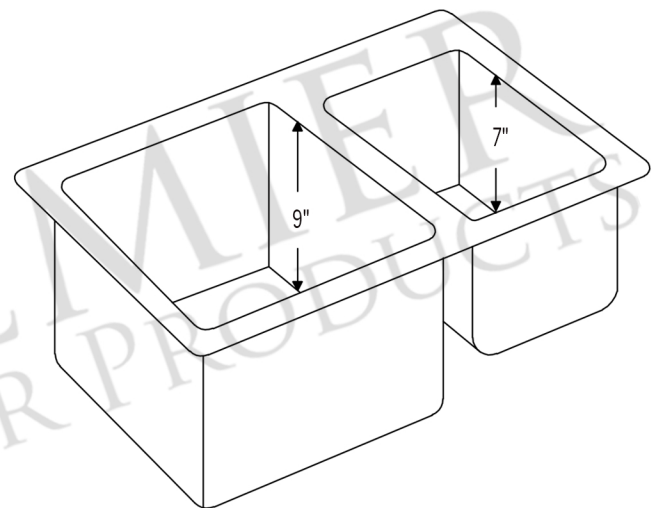

PACKAGE INCLUDES THE FOLLOWING ITEMS:

- * 33" Hammered Copper Kitchen 60/40 Double Basin Sink / ORB Finish (Model# K60DB33229)
- * 3.5" Garbage Disposal Drain w/ Basket / ORB Finish (Model# D-130ORB)
- * 3.5" Kitchen Basket Strainer Drain / ORB Finish (Model# D-132ORB)
- * Oil Rubbed Bronze Installation Silicone (Model# C900-ORB)
- * Copper Sink Wax (Model# W900-WAX)

* ORB: Oil Rubbed Bronze

SINK DETAILS (Model# K60DB33229)

- * 33" Hammered Copper Kitchen 60/40 Double Basin Sink
- * Color: Oil Rubbed Bronze
- * Outer Dimension: 33" x 22" x 9"
- * Inner Dimension: L: 16.5" x 18" x 9" / R: 11.5" x 16" x 7"
- * Rim: 2"
- * Divider: 1" Wide (Optimized)
- * Drain Opening: 3.5" Standard
- * Material Gauge: 14
- * CODE / STANDARD COMPLIANCE: IAPMO / cUPC LISTED

* ORB: Oil Rubbed Bronze

DRAIN #1 DETAILS (Model# D-130ORB)

- * 3.5" Deluxe Garbage Disposal Drain w/ Basket
- * Color: Oil Rubbed Bronze
- * Outer Dimension: 4.5" x 2.25"
- * Inner Dimension: 3.5"
- * Installation Type: Insinkerator Brand Compatible
- * Material: Brass
- * Prop 65 Compliant