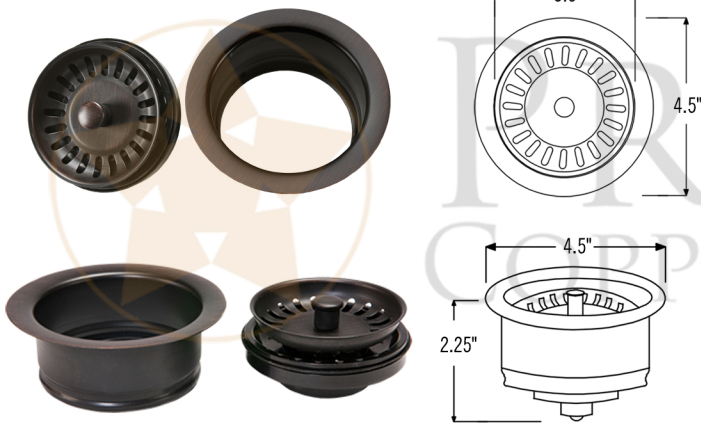

PACKAGE INCLUDES THE FOLLOWING ITEMS:

- * 33" Hammered Copper Kitchen 60/40 Double Basin Sink / ORB Finish (Model# K60DB33229)
- * 3.5" Garbage Disposal Drain w/ Basket / ORB Finish (Model# D-130ORB)
- * 3.5" Kitchen Basket Strainer Drain / ORB Finish (Model# D-132ORB)
- * Oil Rubbed Bronze Installation Silicone (Model# C900-ORB)
- * Copper Sink Wax (Model# W900-WAX)

* ORB: Oil Rubbed Bronze

SINK DETAILS (Model# K60DB33229)

- * 33" Hammered Copper Kitchen 60/40 Double Basin Sink
- * Color: Oil Rubbed Bronze
- * Outer Dimension: 33" x 22" x 9"
- * Inner Dimension: L: 16.5" x 18" x 9" / R: 11.5" x 16" x 7"
- * Rim: 2"
- * Divider: 1" Wide (Optimized)
- * Drain Opening: 3.5" Standard
- * Material Gauge: 14
- * CODE / STANDARD COMPLIANCE: IAPMO / cUPC LISTED

* ORB: Oil Rubbed Bronze

DRAIN #1 DETAILS (Model# D-130ORB)

- * 3.5" Deluxe Garbage Disposal Drain w/ Basket
- * Color: Oil Rubbed Bronze
- * Outer Dimension: 4.5" x 2.25"
- * Inner Dimension: 3.5"
- * Installation Type: Insinkerator Brand Compatible
- * Material: Brass
- * Prop 65 Compliant