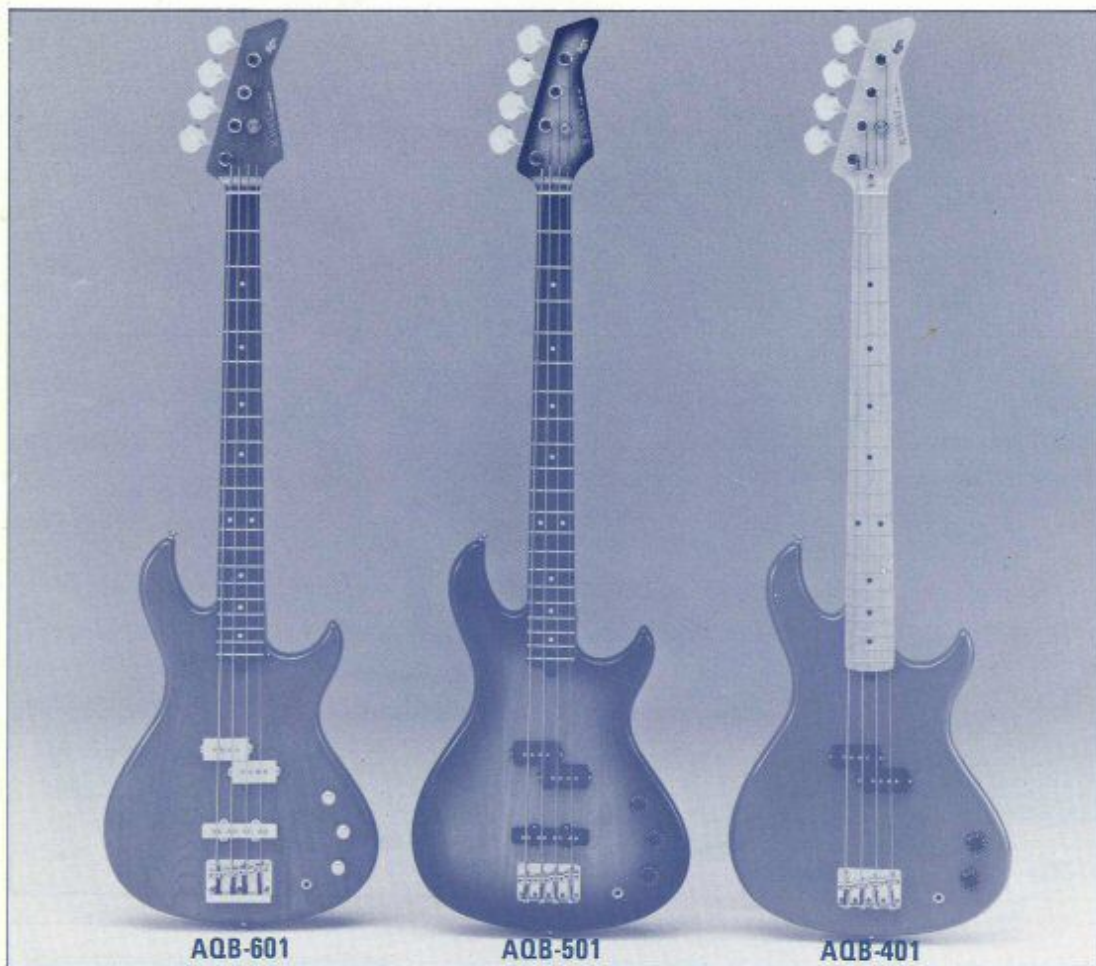

**"84 NEW**

**KAWAI ELECTRIC BASS**

# AQB-SERIES

AQB-601

AQB-501

AQB-401

**KAWAI**

S-2001D (Front)

S-3001D (Rear)

**Kawai Special Pickups for AQ-605**

S-2001D (front) and S-3001D (rear) pickups used in AQB-605 both have 4-conductor output system. S-3001D (rear) pickup is provided with Humbucking structure consisting of two devided coils.

**SPECIFICATIONS AQ / AS / AQB series**