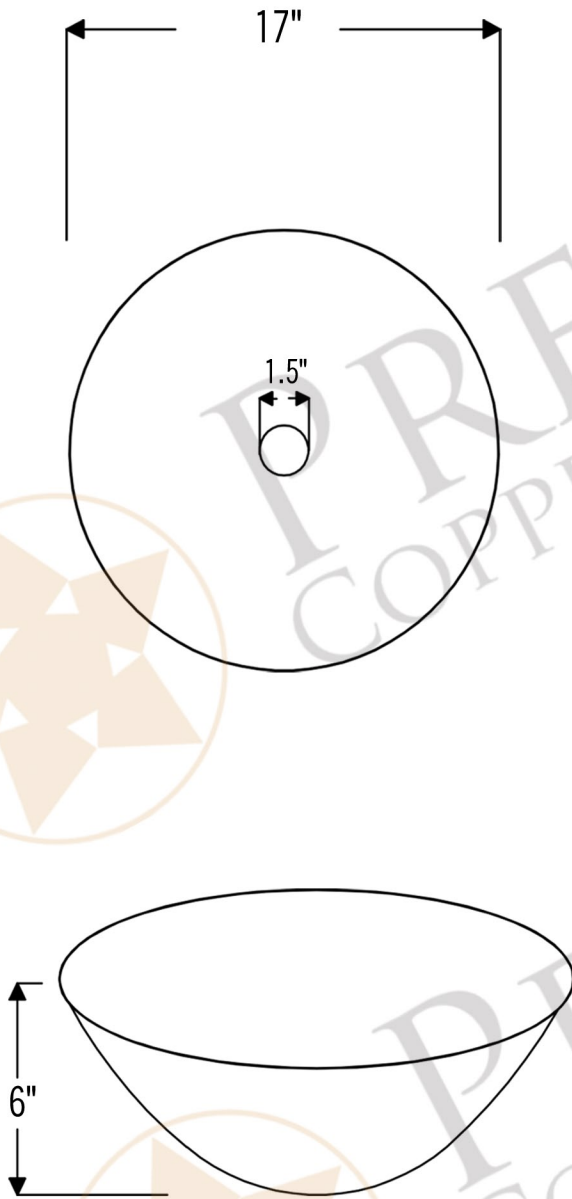

PREMIER
COPPER PRODUCTS

MODEL NUMBER: BSP5_VR17BDB-P

- Description: Large Round Vessel Hammered Copper Sink
- Outer Dimension: 17" x 6"
- Drain Opening: 1.5"
- Finish: Oil Rubbed Bronze

CODE/STANDARD COMPLIANCE

* IAPMO/cUPC LISTED

* ORB: Oil Rubbed Bronze

THIS PRODUCT IS HAND CRAFTED, SMALL VARIANCES IN COLOR AND SIZE MAY OCCUR.
DO NOT MAKE ANY INSTALLATION CUTS UNTIL YOU RECEIVE YOUR ITEM(S).