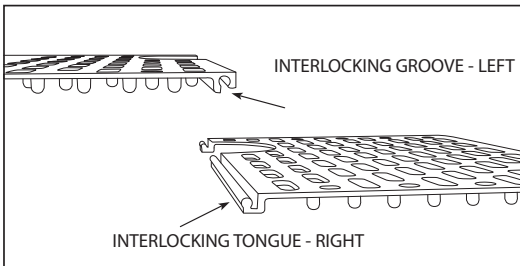

RVA41030GR

SILICONE GRID FOR SINK

RUVATI®

SPECIFICATION SHEET

- Material:** Food-safe Heat-resistant Silicone
Size: 25-1/2" (length) x 14-" (width) x 1/2" (height)
Color: Gray

Compatible Ruvati Sinks:

RVG1030, RVG2030

ASSEMBLY

- Remove the two silicone grid panels from packaging and set them side-by-side, right side up, with drain openings grid edges aligned.
- Place the Interlocking Tongue and Groove in place, one on top of the other so that the Tongue fits into the Groove.
- Snap in place along the mat from top to bottom.