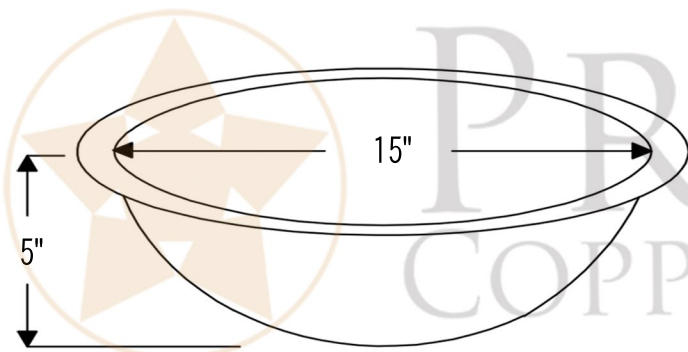

PREMIER
COPPER PRODUCTS

MODEL NUMBER: BSP5_LO17FPC-P

- Description: 17" Oval Under Counter Hammered Copper Sink in Polished Copper
- Outer Dimension: 17" x 13" x 5"
- Inner Dimension: 15" x 11" x 5"
- Rim: 1" Flat Rim
- Drain Opening: 1.5"
- Finish: Polished Copper

CODE/STANDARD COMPLIANCE

* IAPMO/cUPC LISTED

THIS PRODUCT IS HAND CRAFTED, SMALL VARIANCES IN COLOR AND SIZE MAY OCCUR.
DO NOT MAKE ANY INSTALLATION CUTS UNTIL YOU RECEIVE YOUR ITEM(S).