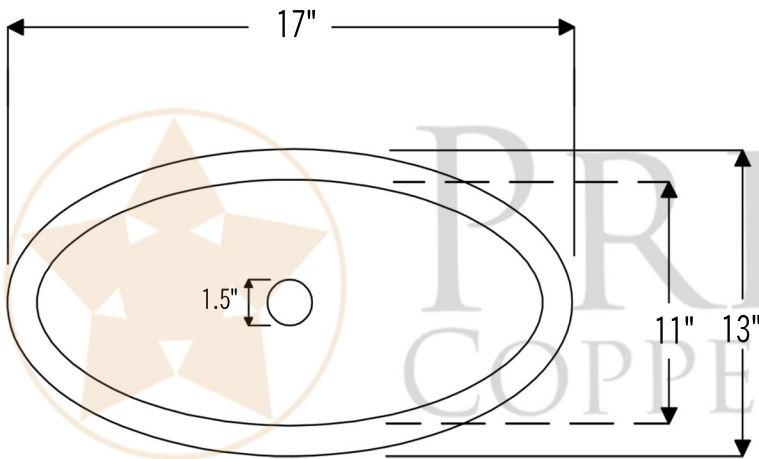

PREMIER
COPPER PRODUCTS

MODEL NUMBER: BSP5_LO17FPC-P

- Description: 17" Oval Under Counter Hammered Copper Sink in Polished Copper
- Outer Dimension: 17" x 13" x 5"
- Inner Dimension: 15" x 11" x 5"
- Rim: 1" Flat Rim
- Drain Opening: 1.5"
- Finish: Polished Copper

CODE/STANDARD COMPLIANCE

* IAPMO/cUPC LISTED

THIS PRODUCT IS HAND CRAFTED, SMALL VARIANCES IN COLOR AND SIZE MAY OCCUR.
DO NOT MAKE ANY INSTALLATION CUTS UNTIL YOU RECEIVE YOUR ITEM(S).