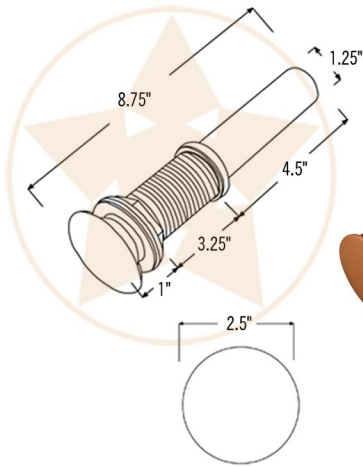

**PREMIER**  
COPPER PRODUCTS

**MODEL NUMBER: BSP5\_LO17FPC-P**

- \* Description: 17" Oval Under Counter Hammered Copper Sink in Polished Copper
- \* Outer Dimension: 17" x 13" x 5"
- \* Inner Dimension: 15" x 11" x 5"
- \* Rim: 1" Flat Rim
- \* Drain Opening: 1.5"
- \* Finish: Polished Copper

CODE/STANDARD COMPLIANCE

\* IAPMO/cUPC LISTED

THIS PRODUCT IS HAND CRAFTED, SMALL VARIANCES IN COLOR AND SIZE MAY OCCUR.  
DO NOT MAKE ANY INSTALLATION CUTS UNTIL YOU RECEIVE YOUR ITEM(S).

## PACKAGE INCLUDES THE FOLLOWING ACCESSORIES:

- \* 1.5" Non-Overflow Pop-Up Bathroom Sink Drain / PC Finish (Model# D-208PC)
- \* Copper Sink Wax (Model# W900-WAX)

\* PC: Polished Copper

### DRAIN DETAILS (Model# D-208PC)

- \* Description: 1.5" Non-Overflow Pop-Up Bathroom Sink Drain
- \* Design: Push Up Top
- \* Upper Flange Dimension: 2"
- \* Material: Solid Brass
- \* Prop 65 Compliant