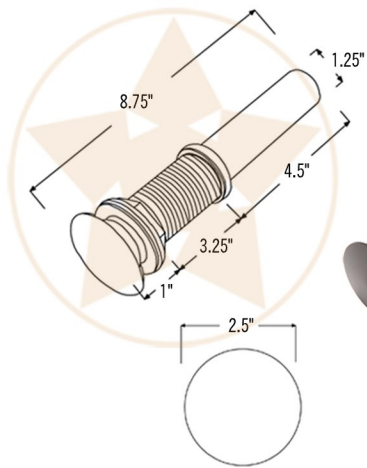

PREMIER
COPPER PRODUCTS

MODEL NUMBER: BSP5_LR17RDB-P

- * Description: Round Self Rimming Hammered Copper Sink
- * Outer Dimension: 17" x 6"
- * Inner Dimension: 15" x 6"
- * Rim: 1"
- * Drain Opening: 1.5"
- * Finish: Oil Rubbed Bronze

PACKAGE INCLUDES THE FOLLOWING ACCESSORIES:

- * 1.5" Non-Overflow Pop-Up Bathroom Sink Drain / ORB Finish (Model# D-208ORB)
- * Copper Sink Wax (Model# W900-WAX)
- * Neutral Cure Copper Sink Installation Silicone (Model# C900-ORB)

* ORB: Oil Rubbed Bronze

DRAIN DETAILS (Model# D-208ORB)

- * Description: 1.5" Non-Overflow Pop-Up Bathroom Sink Drain
- * Design: Push Up Top
- * Upper Flange Dimension: 2"
- * Material: Solid Brass
- * Prop 65 Compliant

SILICONE DETAILS (Model# C900-ORB)

- * Description: Neutral Cure Copper Sink Installation Silicone
- * Color: Oil Rubbed Bronze
- * Size: 4.7oz