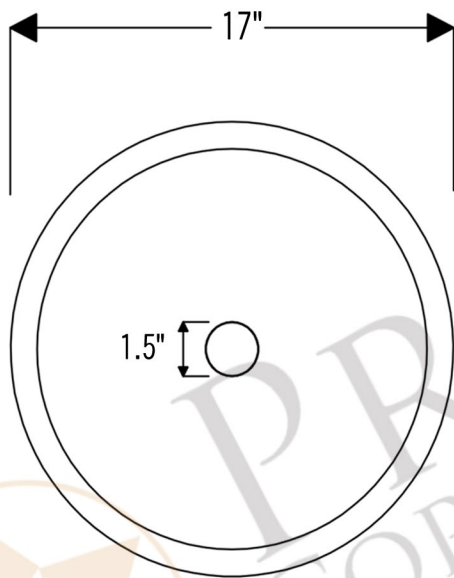

PREMIER
COPPER PRODUCTS

MODEL NUMBER: BSP5_LR17RDB-P

- Description: Round Self Rimming Hammered Copper Sink
- Outer Dimension: 17" x 6"
- Inner Dimension: 15" x 6"
- Rim: 1"
- Drain Opening: 1.5"
- Finish: Oil Rubbed Bronze

CODE/STANDARD COMPLIANCE

* IAPMO/cUPC LISTED

* ORB: Oil Rubbed Bronze

THIS PRODUCT IS HAND CRAFTED, SMALL VARIANCES IN COLOR AND SIZE MAY OCCUR.
DO NOT MAKE ANY INSTALLATION CUTS UNTIL YOU RECEIVE YOUR ITEM(S).