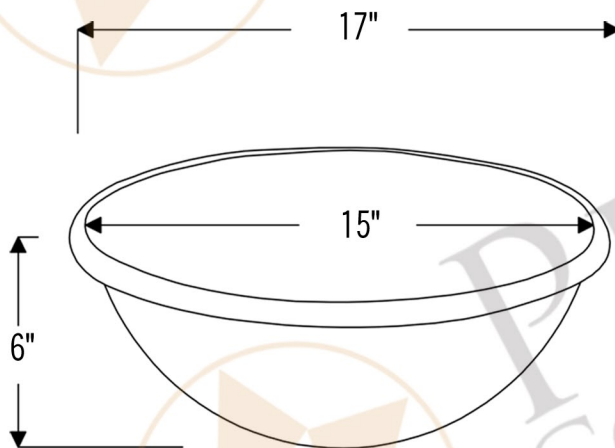

PREMIER
COPPER PRODUCTS

MODEL NUMBER: BSP5_LR17RDB-P

- Description: Round Self Rimming Hammered Copper Sink
- Outer Dimension: 17" x 6"
- Inner Dimension: 15" x 6"
- Rim: 1"
- Drain Opening: 1.5"
- Finish: Oil Rubbed Bronze

CODE/STANDARD COMPLIANCE

* IAPMO/cUPC LISTED

* ORB: Oil Rubbed Bronze

THIS PRODUCT IS HAND CRAFTED, SMALL VARIANCES IN COLOR AND SIZE MAY OCCUR.
DO NOT MAKE ANY INSTALLATION CUTS UNTIL YOU RECEIVE YOUR ITEM(S).