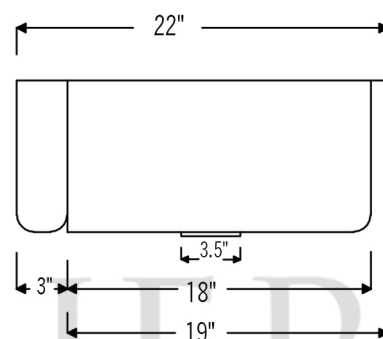

**PACKAGE INCLUDES THE FOLLOWING ITEMS:**

- \* 33" Hammered Copper Kitchen Apron Single Basin Sink w/ Barrel Strap Design (Model# KASDB33229BS)
- \* 3.5" Garbage Disposal Drain w/ Basket / ORB Finish (Model# D-130ORB)
- \* Oil Rubbed Bronze Installation Silicone (Model# C900-ORB)
- \* Copper Sink Wax (Model# W900-WAX)

\* ORB: Oil Rubbed Bronze

**SINK DETAILS (Model# KASDB33229BS)**

- \* 33" Hammered Copper Kitchen Apron Single Basin Sink w/ Barrel Strap Design
- \* Color: Oil Rubbed Bronze
- \* Outer Dimension: 33" x 22" x 9"
- \* Inner Dimension: 31" x 19" x 9"
- \* Rim: Left, Back, Right - 1" / Front - 2"
- \* Drain Opening: 3.5" Standard
- \* Material Gauge: 14
- \* CODE / STANDARD COMPLIANCE: IAPMO / cUPC LISTED

\* ORB: Oil Rubbed Bronze

**DRAIN DETAILS (Model# D-130ORB)**

- \* 3.5" Deluxe Garbage Disposal Drain w/ Basket
- \* Color: Oil Rubbed Bronze
- \* Outer Dimension: 4.5" x 2.25"
- \* Inner Dimension: 3.5"
- \* Installation Type: Insinkerator Brand Compatible
- \* Material: Brass
- \* Prop 65 Compliant

**SILICONE DETAILS (Model# C900-ORB)**

- \* Neutral Cure Installation Silicone
- \* Size: 4.7 OZ
- \* Matches a Variety of Different Styled Sinks and Drains

**COPPER SINK WAX DETAILS (Model# W900-WAX)**