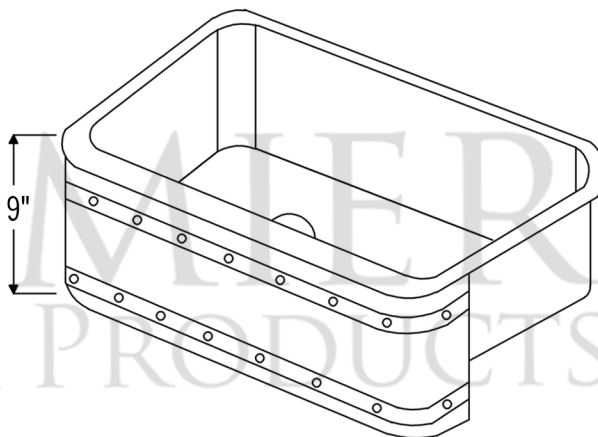

**PACKAGE INCLUDES THE FOLLOWING ITEMS:**

- \* 33" Hammered Copper Kitchen Apron Single Basin Sink w/ Barrel Strap Design (Model# KASDB33229BS)
- \* 3.5" Garbage Disposal Drain w/ Basket / ORB Finish (Model# D-130ORB)
- \* Oil Rubbed Bronze Installation Silicone (Model# C900-ORB)
- \* Copper Sink Wax (Model# W900-WAX)

\* ORB: Oil Rubbed Bronze

**SINK DETAILS (Model# KASDB33229BS)**

- \* 33" Hammered Copper Kitchen Apron Single Basin Sink w/ Barrel Strap Design
- \* Color: Oil Rubbed Bronze
- \* Outer Dimension: 33" x 22" x 9"
- \* Inner Dimension: 31" x 19" x 9"
- \* Rim: Left, Back, Right - 1" / Front - 2"
- \* Drain Opening: 3.5" Standard
- \* Material Gauge: 14
- \* CODE / STANDARD COMPLIANCE: IAPMO / cUPC LISTED

\* ORB: Oil Rubbed Bronze

**DRAIN DETAILS (Model# D-130ORB)**

- \* 3.5" Deluxe Garbage Disposal Drain w/ Basket
- \* Color: Oil Rubbed Bronze
- \* Outer Dimension: 4.5" x 2.25"
- \* Inner Dimension: 3.5"
- \* Installation Type: Insinkerator Brand Compatible
- \* Material: Brass
- \* Prop 65 Compliant