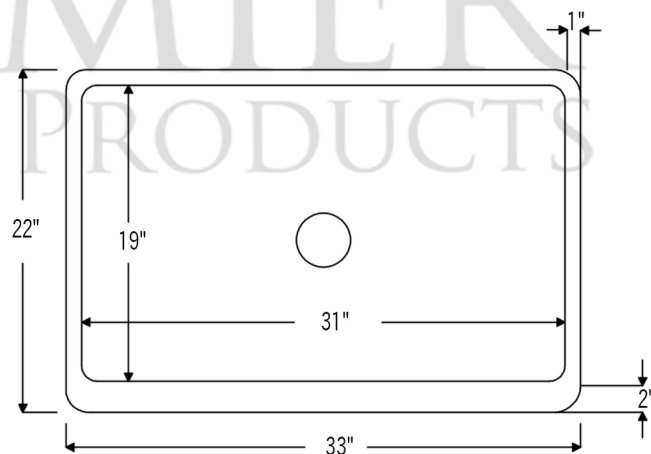

**PACKAGE INCLUDES THE FOLLOWING ITEMS:**

- \* 33" Hammered Copper Kitchen Apron Single Basin Sink w/ Barrel Strap Design (Model# KASDB33229BS)
- \* 3.5" Garbage Disposal Drain w/ Basket / ORB Finish (Model# D-130ORB)
- \* Oil Rubbed Bronze Installation Silicone (Model# C900-ORB)
- \* Copper Sink Wax (Model# W900-WAX)

\* ORB: Oil Rubbed Bronze

**SINK DETAILS (Model# KASDB33229BS)**

- \* 33" Hammered Copper Kitchen Apron Single Basin Sink w/ Barrel Strap Design
- \* Color: Oil Rubbed Bronze
- \* Outer Dimension: 33" x 22" x 9"
- \* Inner Dimension: 31" x 19" x 9"
- \* Rim: Left, Back, Right - 1" / Front - 2"
- \* Drain Opening: 3.5" Standard
- \* Material Gauge: 14
- \* CODE / STANDARD COMPLIANCE: IAPMO / cUPC LISTED

\* ORB: Oil Rubbed Bronze

**DRAIN DETAILS (Model# D-130ORB)**

- \* 3.5" Deluxe Garbage Disposal Drain w/ Basket
- \* Color: Oil Rubbed Bronze
- \* Outer Dimension: 4.5" x 2.25"
- \* Inner Dimension: 3.5"
- \* Installation Type: Insinkerator Brand Compatible
- \* Material: Brass
- \* Prop 65 Compliant

**SILICONE DETAILS (Model# C900-ORB)**

- \* Neutral Cure Installation Silicone
- \* Size: 4.7 OZ
- \* Matches a Variety of Different Styled Sinks and Drains

**COPPER SINK WAX DETAILS (Model# W900-WAX)**