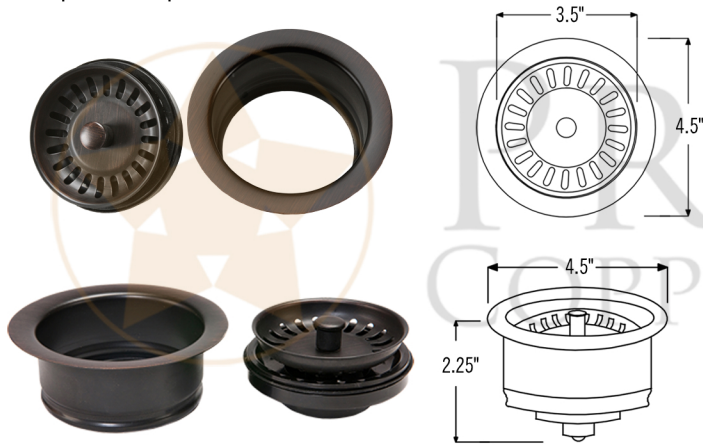

**PACKAGE INCLUDES THE FOLLOWING ITEMS:**

- \* 33" Hammered Copper Kitchen Apron Single Basin Sink w/ Barrel Strap Design (Model# KASDB33229BS)
- \* 3.5" Garbage Disposal Drain w/ Basket / ORB Finish (Model# D-130ORB)
- \* Oil Rubbed Bronze Installation Silicone (Model# C900-ORB)
- \* Copper Sink Wax (Model# W900-WAX)

\* ORB: Oil Rubbed Bronze

**SINK DETAILS (Model# KASDB33229BS)**

- \* 33" Hammered Copper Kitchen Apron Single Basin Sink w/ Barrel Strap Design
- \* Color: Oil Rubbed Bronze
- \* Outer Dimension: 33" x 22" x 9"
- \* Inner Dimension: 31" x 19" x 9"
- \* Rim: Left, Back, Right - 1" / Front - 2"
- \* Drain Opening: 3.5" Standard
- \* Material Gauge: 14
- \* CODE / STANDARD COMPLIANCE: IAPMO / cUPC LISTED

\* ORB: Oil Rubbed Bronze

**DRAIN DETAILS (Model# D-130ORB)**

- \* 3.5" Deluxe Garbage Disposal Drain w/ Basket
- \* Color: Oil Rubbed Bronze
- \* Outer Dimension: 4.5" x 2.25"
- \* Inner Dimension: 3.5"
- \* Installation Type: Insinkerator Brand Compatible
- \* Material: Brass
- \* Prop 65 Compliant