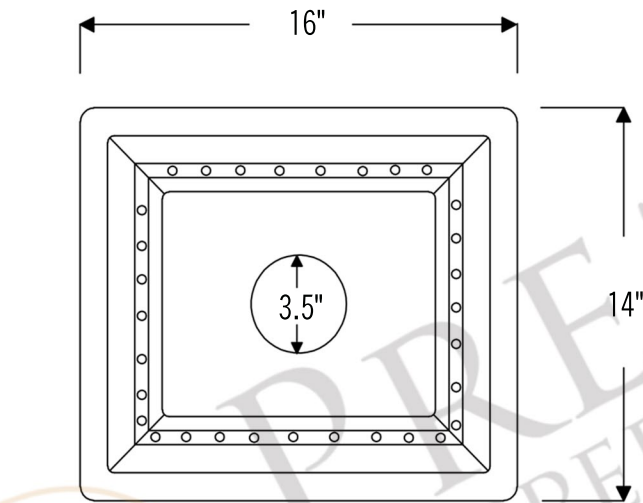

CODE/STANDARD COMPLIANCE

* IAPMO/cUPC LISTED

- * Description: 16" Gourmet Rectangular Hammered Copper Bar/Prep Sink with Barrel Strap Design
- * Outer Dimension: 16" x 14" x 8"
- * Inner Dimension: 14" x 12" x 8"
- * Rim: 1"
- * Drain Opening: 3.5"
- * Finish: Oil Rubbed Bronze
- * Gauge: 14

SILICONE DETAILS (Model# C900-ORB)

- * Description: Neutral Cure Copper Sink Installation Silicone
- * Color: Oil Rubbed Bronze
- * Size: 4.7oz