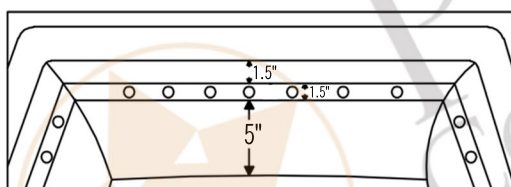

CODE/STANDARD COMPLIANCE

* IAPMO/cUPC LISTED

- * Description: 16" Gourmet Rectangular Hammered Copper Bar/Prep Sink with Barrel Strap Design
- * Outer Dimension: 16" x 14" x 8"
- * Inner Dimension: 14" x 12" x 8"
- * Rim: 1"
- * Drain Opening: 3.5"
- * Finish: Oil Rubbed Bronze
- * Gauge: 14

THIS PRODUCT IS HAND CRAFTED, SMALL VARIANCES IN COLOR AND SIZE MAY OCCUR.
DO NOT MAKE ANY INSTALLATION CUTS UNTIL YOU RECEIVE YOUR ITEM(S).

PACKAGE INCLUDES THE FOLLOWING ACCESSORIES:

- * 3.5" Basket Strainer Drain / ORB Finish (Model# D-132ORB)
- * Copper Sink Wax (Model# W900-WAX)
- * Neutral Cure Copper Sink Installation Silicone (Model# C900-ORB)

SILICONE DETAILS (Model# C900-ORB)

- * Description: Neutral Cure Copper Sink Installation Silicone
- * Color: Oil Rubbed Bronze
- * Size: 4.7oz