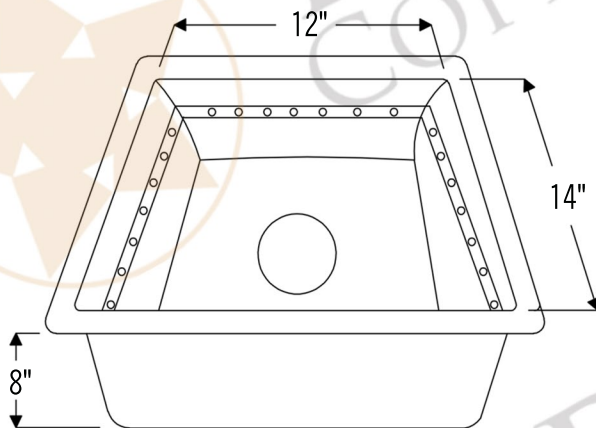

CODE/STANDARD COMPLIANCE

* IAPMO/cUPC LISTED

- * Description: 16" Gourmet Rectangular Hammered Copper Bar/Prep Sink with Barrel Strap Design
- * Outer Dimension: 16" x 14" x 8"
- * Inner Dimension: 14" x 12" x 8"
- * Rim: 1"
- * Drain Opening: 3.5"
- * Finish: Oil Rubbed Bronze
- * Gauge: 14

* ORB: Oil Rubbed Bronze

DRAIN DETAILS (Model# D-132ORB)

- * Description: 3.5" Basket Strainer Drain
- * Upper Flange Dimension: 4.5"
- * Material: Solid Brass
- * Prop 65 Compliant

WAX DETAILS (Model# W900-WAX)

SILICONE DETAILS (Model# C900-ORB)

- * Description: Neutral Cure Copper Sink Installation Silicone
- * Color: Oil Rubbed Bronze
- * Size: 4.7oz