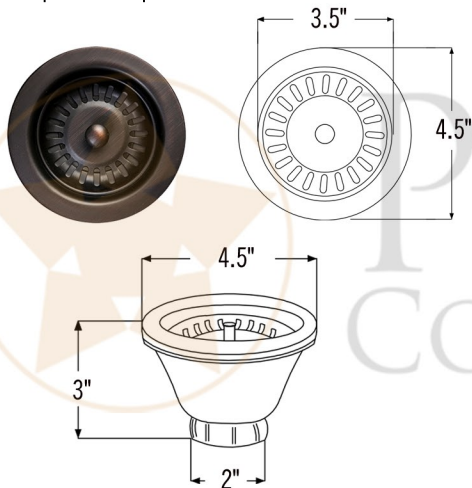

CODE/STANDARD COMPLIANCE

* IAPMO/cUPC LISTED

- * Description: 16" Gourmet Rectangular Hammered Copper Bar/Prep Sink with Barrel Strap Design
- * Outer Dimension: 16" x 14" x 8"
- * Inner Dimension: 14" x 12" x 8"
- * Rim: 1"
- * Drain Opening: 3.5"
- * Finish: Oil Rubbed Bronze
- * Gauge: 14

THIS PRODUCT IS HAND CRAFTED, SMALL VARIANCES IN COLOR AND SIZE MAY OCCUR.
DO NOT MAKE ANY INSTALLATION CUTS UNTIL YOU RECEIVE YOUR ITEM(S).

PACKAGE INCLUDES THE FOLLOWING ACCESSORIES:

- * 3.5" Basket Strainer Drain / ORB Finish (Model# D-132ORB)
- * Copper Sink Wax (Model# W900-WAX)
- * Neutral Cure Copper Sink Installation Silicone (Model# C900-ORB)

* ORB: Oil Rubbed Bronze

DRAIN DETAILS (Model# D-132ORB)

- * Description: 3.5" Basket Strainer Drain
- * Upper Flange Dimension: 4.5"
- * Material: Solid Brass
- * Prop 65 Compliant

WAX DETAILS (Model# W900-WAX)

SILICONE DETAILS (Model# C900-ORB)

- * Description: Neutral Cure Copper Sink Installation Silicone
- * Color: Oil Rubbed Bronze
- * Size: 4.7oz