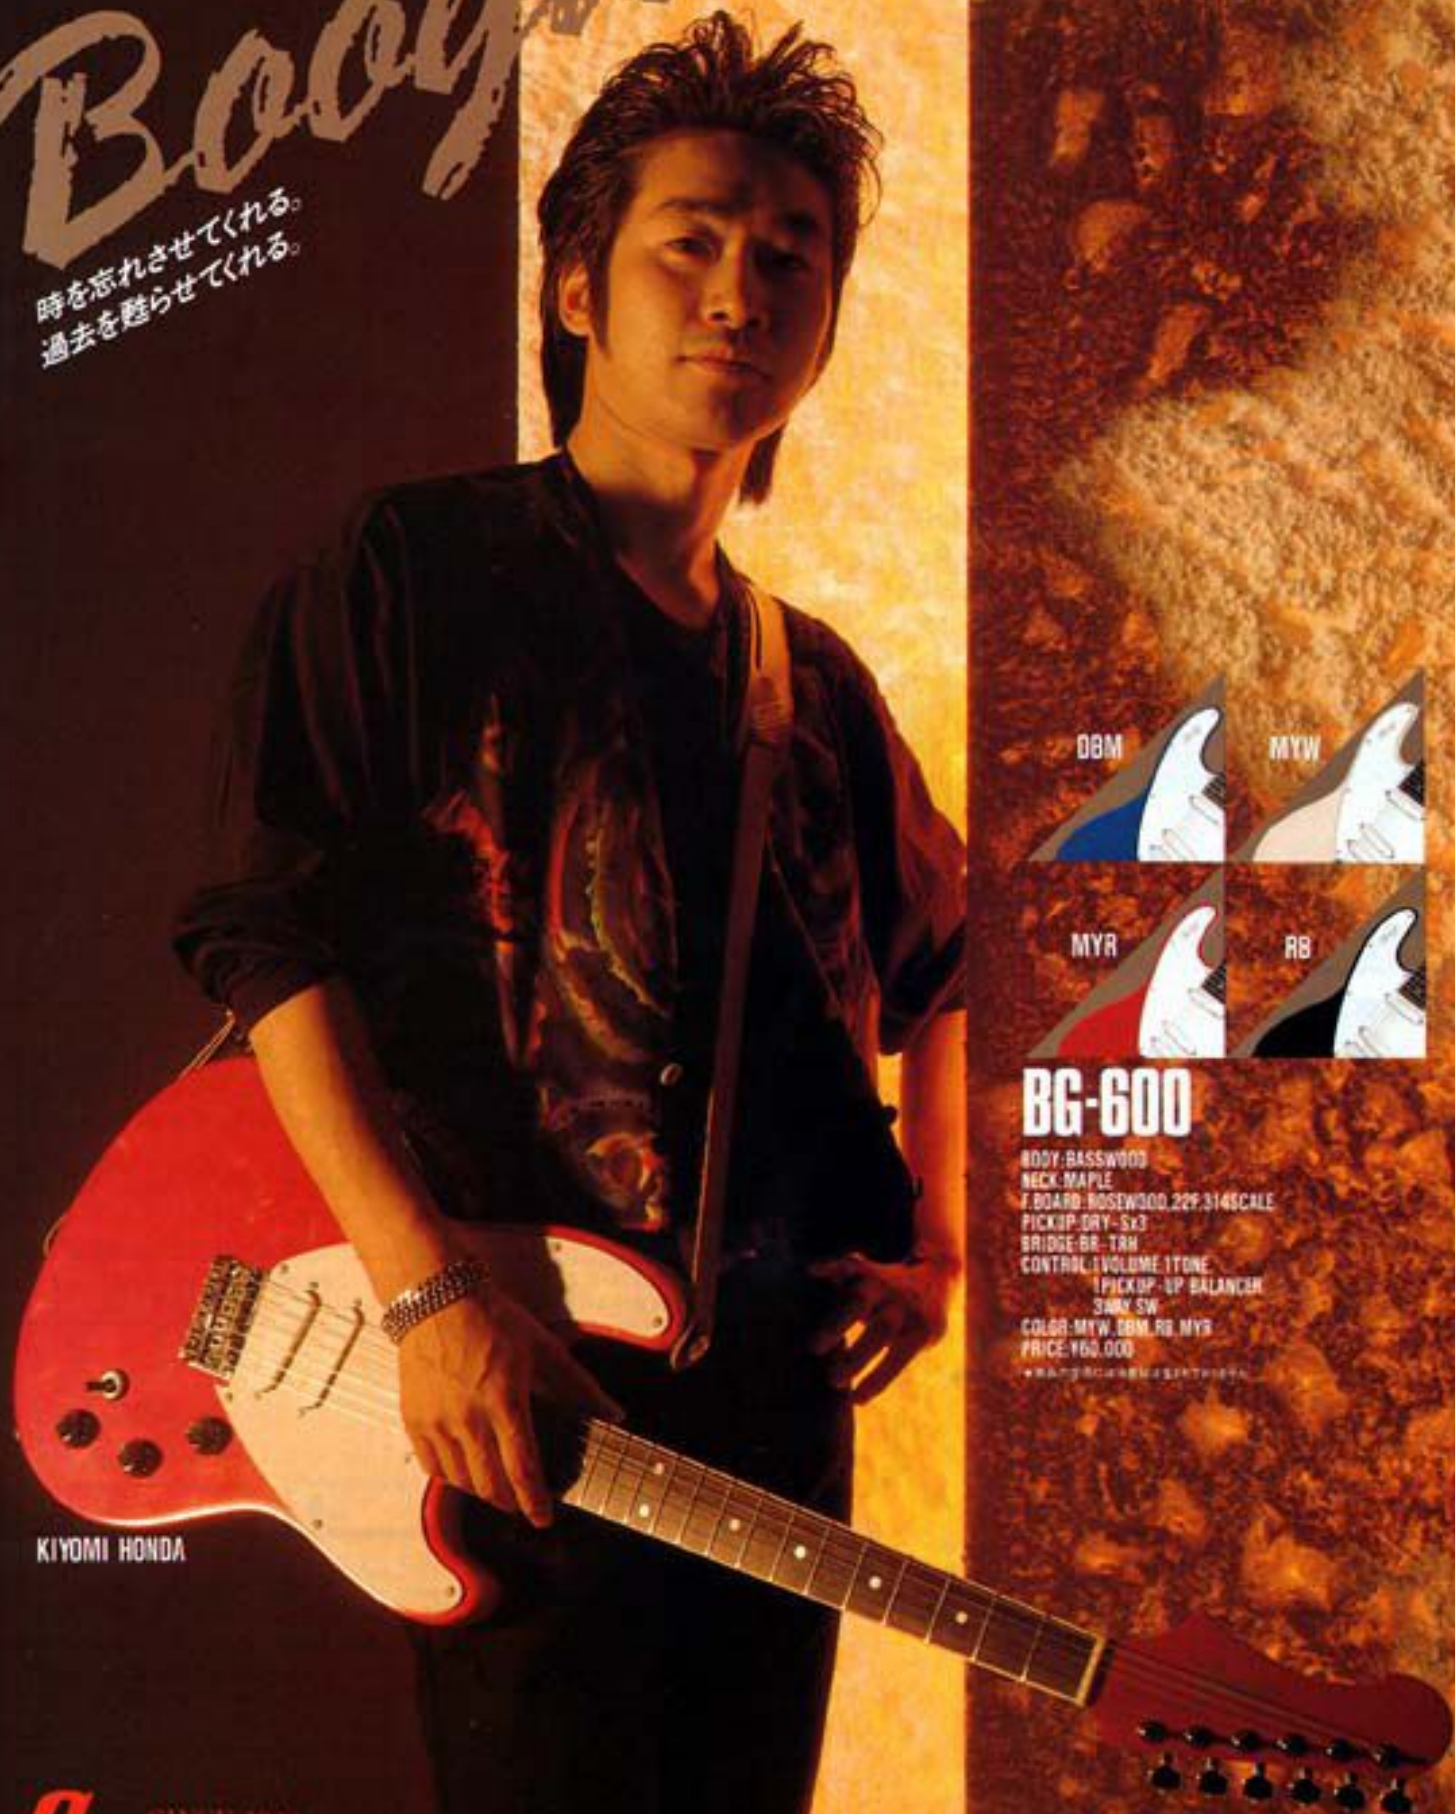

Boogie

時を忘れさせてくれる。
過去を甦らせてくれる。

KIYOMI HONDA