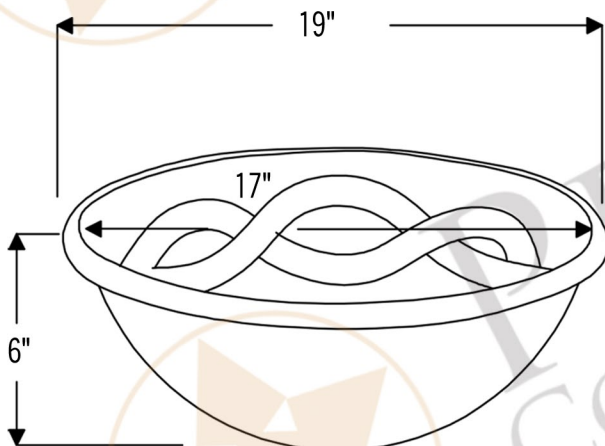

PREMIER
COPPER PRODUCTS

MODEL NUMBER: BSP5_LO19RBDDDB-P

- Description: Oval Braid Self Rimming Hammered Copper Sink
- Outer Dimension: 19" x 14" x 6"
- Inner Dimension: 17" x 12" x 6"
- Rim: 1"
- Drain Opening: 1.5"
- Finish: Oil Rubbed Bronze
- Design: Braid

CODE/STANDARD COMPLIANCE

* IAPMO/cUPC LISTED

* ORB: Oil Rubbed Bronze

THIS PRODUCT IS HAND CRAFTED, SMALL VARIANCES IN COLOR AND SIZE MAY OCCUR.
DO NOT MAKE ANY INSTALLATION CUTS UNTIL YOU RECEIVE YOUR ITEM(S).