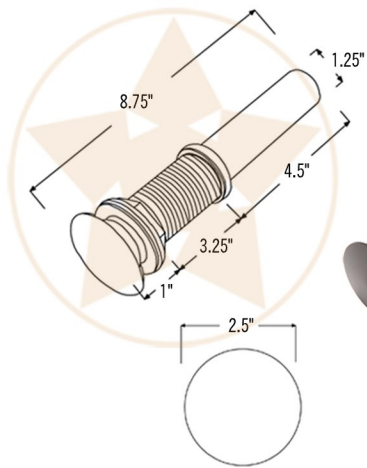

PREMIER
COPPER PRODUCTS

MODEL NUMBER: BSP5_LO19RBDDDB-P

- * Description: Oval Braid Self Rimming Hammered Copper Sink
- * Outer Dimension: 19" x 14" x 6"
- * Inner Dimension: 17" x 12" x 6"
- * Rim: 1"
- * Drain Opening: 1.5"
- * Finish: Oil Rubbed Bronze
- * Design: Braid

PACKAGE INCLUDES THE FOLLOWING ACCESSORIES:

- * 1.5" Non-Overflow Pop-Up Bathroom Sink Drain / ORB Finish (Model# D-208ORB)
- * Copper Sink Wax (Model# W900-WAX)
- * Neutral Cure Copper Sink Installation Silicone (Model# C900-ORB)

* ORB: Oil Rubbed Bronze

DRAIN DETAILS (Model# D-208ORB)

- * Description: 1.5" Non-Overflow Pop-Up Bathroom Sink Drain
- * Design: Push Up Top
- * Upper Flange Dimension: 2"
- * Material: Solid Brass
- * Prop 65 Compliant

SILICONE DETAILS (Model# C900-ORB)

- * Description: Neutral Cure Copper Sink Installation Silicone
- * Color: Oil Rubbed Bronze
- * Size: 4.7oz