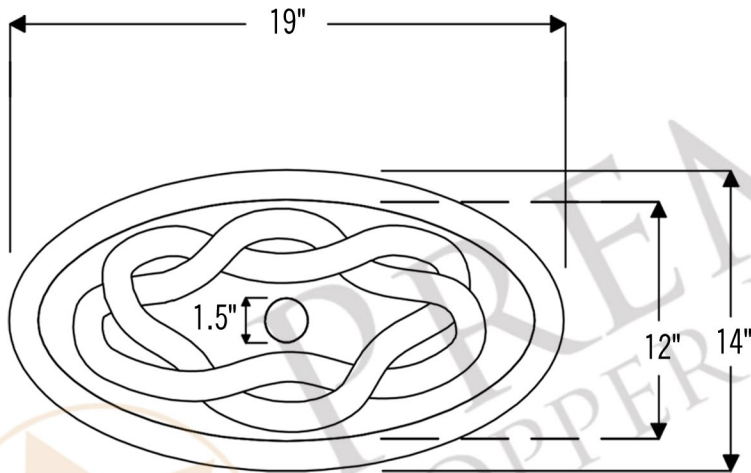

PREMIER
COPPER PRODUCTS

MODEL NUMBER: BSP5_LO19RBDDDB-P

- Description: Oval Braid Self Rimming Hammered Copper Sink
- Outer Dimension: 19" x 14" x 6"
- Inner Dimension: 17" x 12" x 6"
- Rim: 1"
- Drain Opening: 1.5"
- Finish: Oil Rubbed Bronze
- Design: Braid

CODE/STANDARD COMPLIANCE

* IAPMO/cUPC LISTED

* ORB: Oil Rubbed Bronze

THIS PRODUCT IS HAND CRAFTED, SMALL VARIANCES IN COLOR AND SIZE MAY OCCUR.
DO NOT MAKE ANY INSTALLATION CUTS UNTIL YOU RECEIVE YOUR ITEM(S).