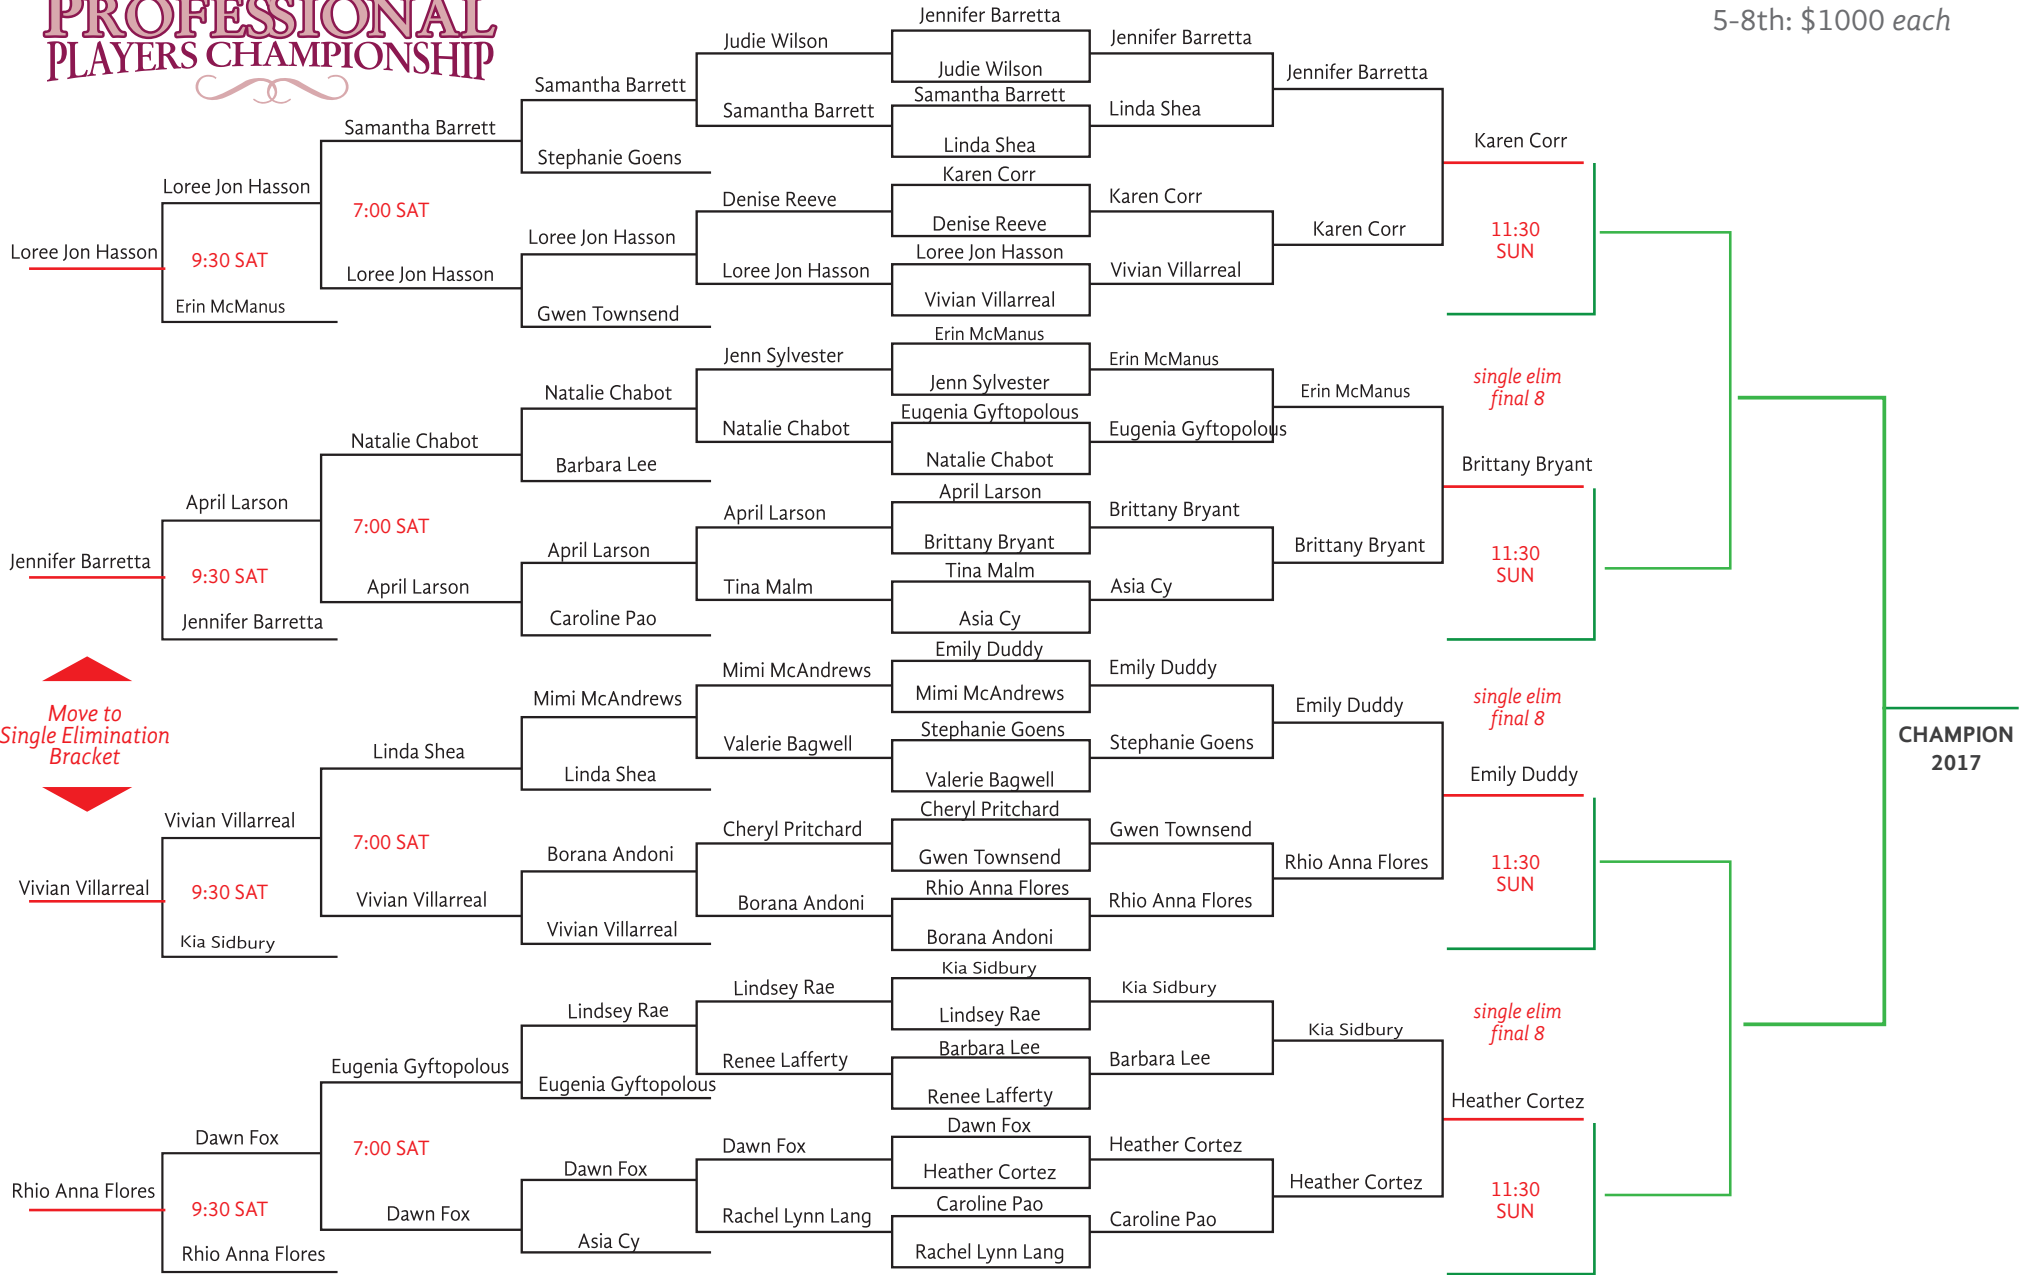

DIAMOND WOMEN'S OPEN 9BALL PROFESSIONAL PLAYERS CHAMPIONSHIP

1st: \$5000 & Trophy
2nd: \$2500
3rd / 4th: \$1500 each
5-8th: \$1000 each

Move to
Single Elimination
Bracket