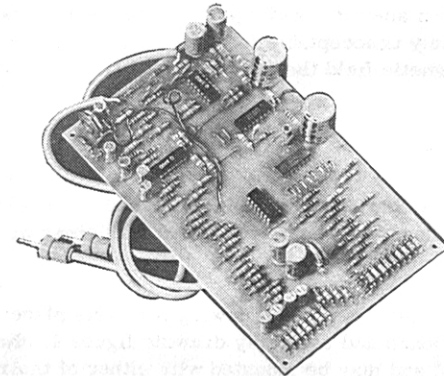

# STEREO CHORD EGG

The EGG plugs into any stereo amplifier to create soothing, flowing environmental sound textures - and through headphones it's incredible. The chords and notes EXIST in your mind, they pan and swell and phase their way through your psyche in unpredictable patterns, never repeating.

The combination of LSI organ technology with synthesizer-type processing and digital randomizing/control elements make the EGG an altogether intriguing package from either technological or metaphysical viewpoints.