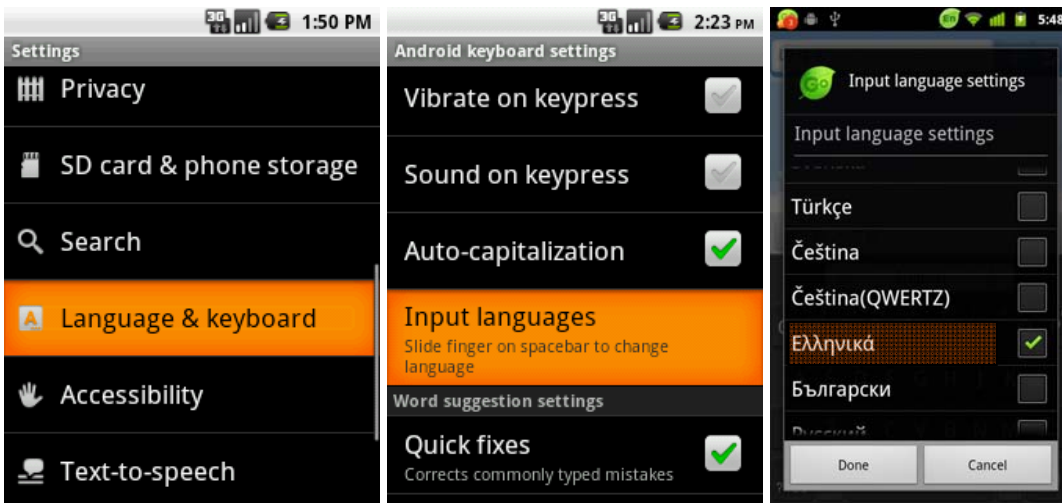

The Search function works when you **write using the Greek keyboard**

To **show the Greek keyboard**, use the button (circled in red)

Or use the menu: Settings – **language and keyboard** – **input settings**.

If the Greek keyboard is missing, install it from here

<https://play.google.com/store/apps/details?id=com.sql.greekkeyboard>