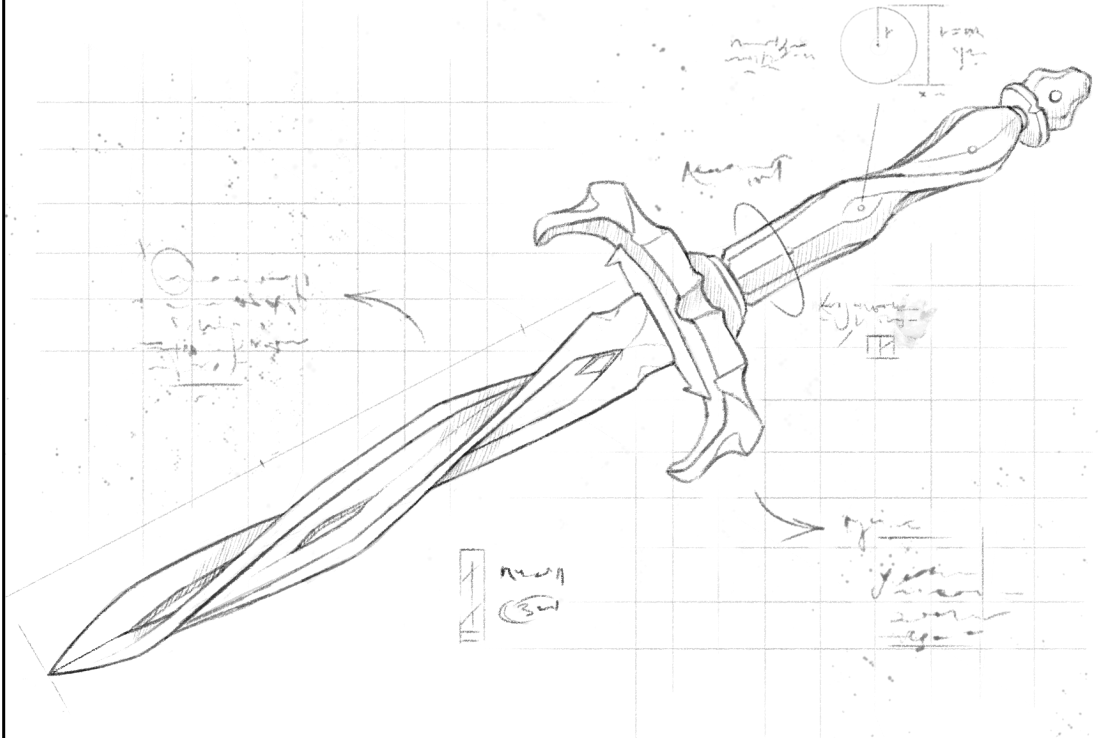

ITEM #001

COLLOQUIAL DESIGNATION:

The Flowering Knife

THREAT TYPE: **Catalyst**

BREAKDOWN LEVEL: **Existential**

PRIMARY FAILURE MODE: **Hubris**

AUTHORIZATION STAMP

ITEM SKETCH

LEVEL III INFORMATION

The Item: The Flowering Knife does not kill its victims, it kills their ancestors. The universe is instantly replaced with a new one in which the victim's ancestral line never existed. The victim isn't dead, they are erased from history. Only the wielder of the Knife retains memories of the old universe. It is not known how the Knife determines how far back to trace the family line, and as such the potential risks are astronomical. Entire civilizations could be instantly deleted from history. It is likely this has already happened.

Containment: The Knife has been boosted into an accelerated reference frame, effectively placing it one minute into the future. This combined with the movement of the chaos pendulum makes it impossible to retrieve the knife without disabling the entire mechanism.

LEVEL IV INFORMATION

Prophetic instability Schlieren Imaging showing the voids left by destroyed timelines. The Lorentz Temporal ritual used to push the knife into the future, and an explanation of how this limits the influence of the Knife. Schematics of the chaos pendulum, and mathematical proofs of the macro quantum system making it unpredictable.